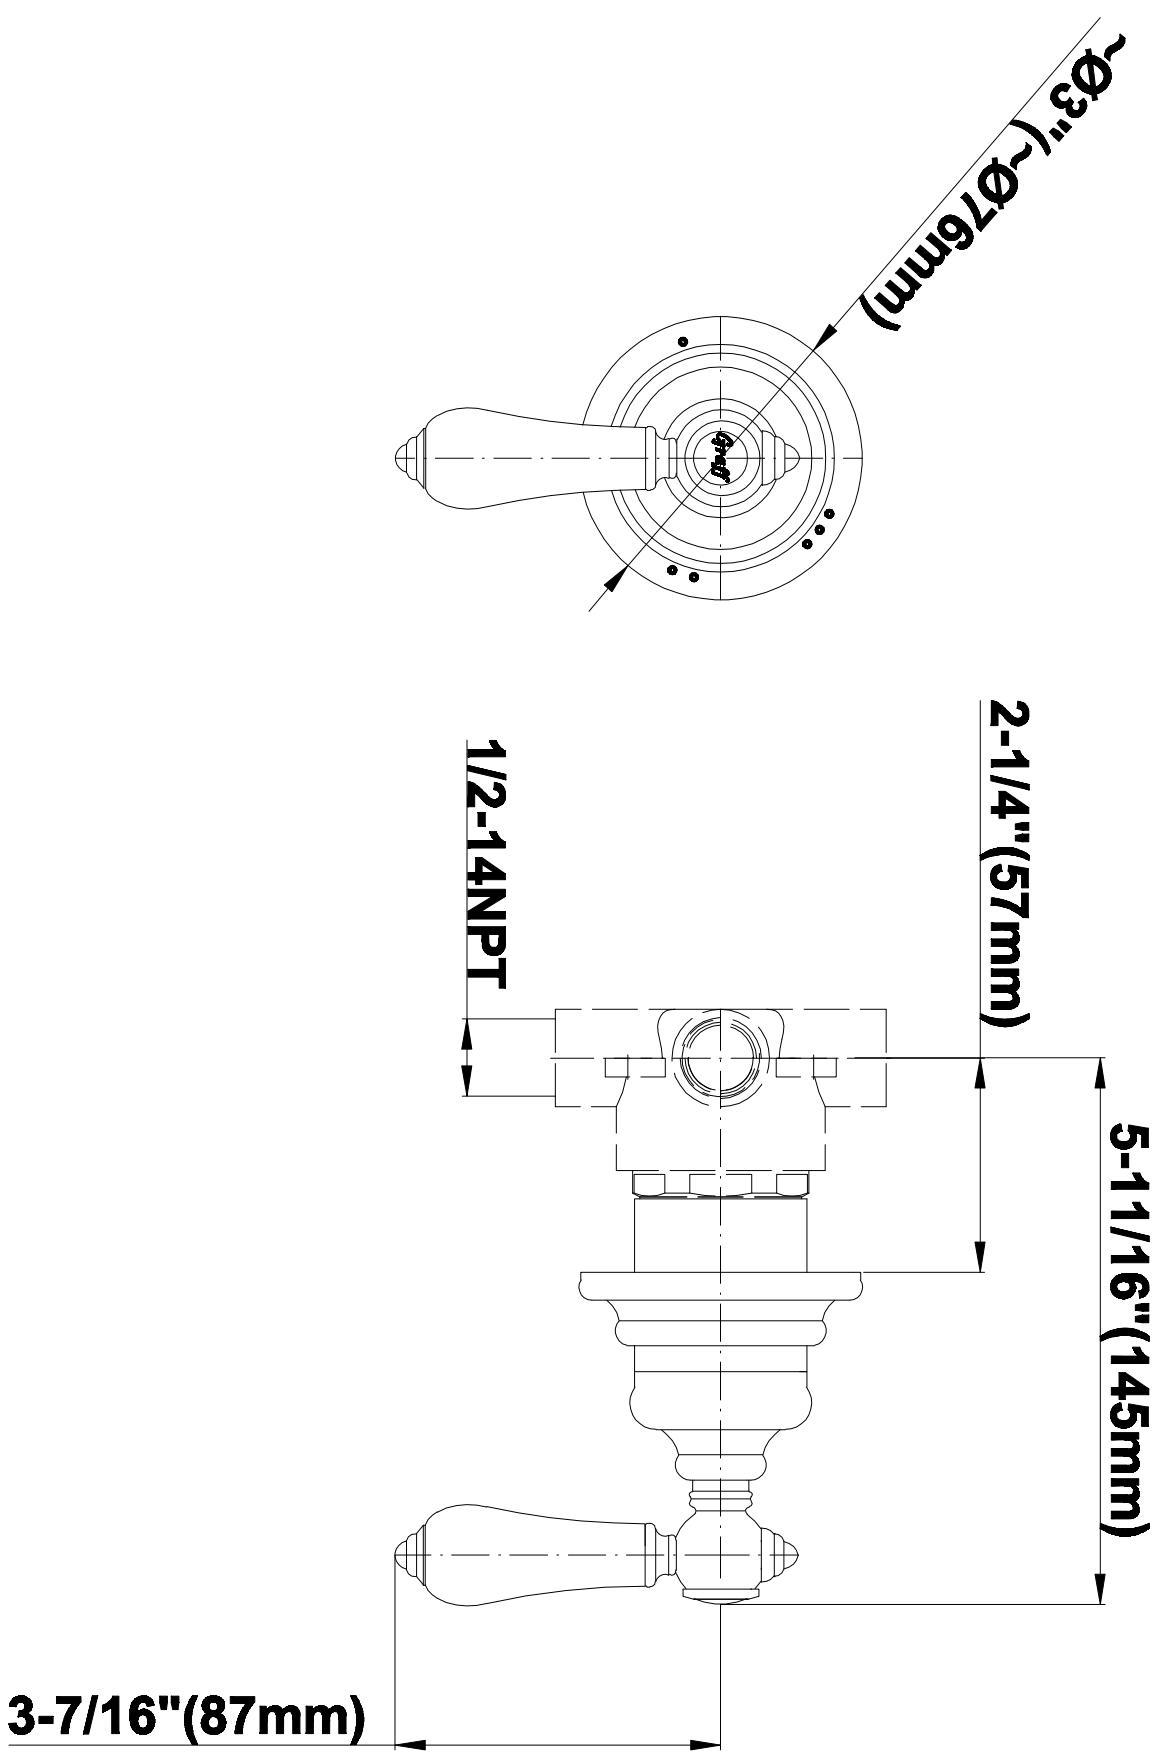

# G-8060

SHOWER  
Traditional 8" Showerhead  
**G-8410**

**GRAFF®**