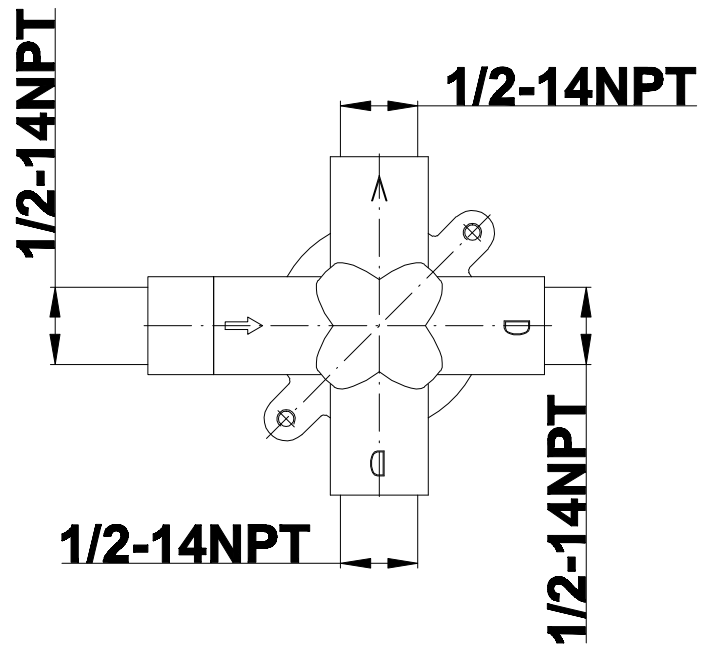

# G-8050

SHOWER  
Canterbury Transfer Valve Trim  
Plate and Handle  
**G-8060-LC1S-T**

**GRAFF®**