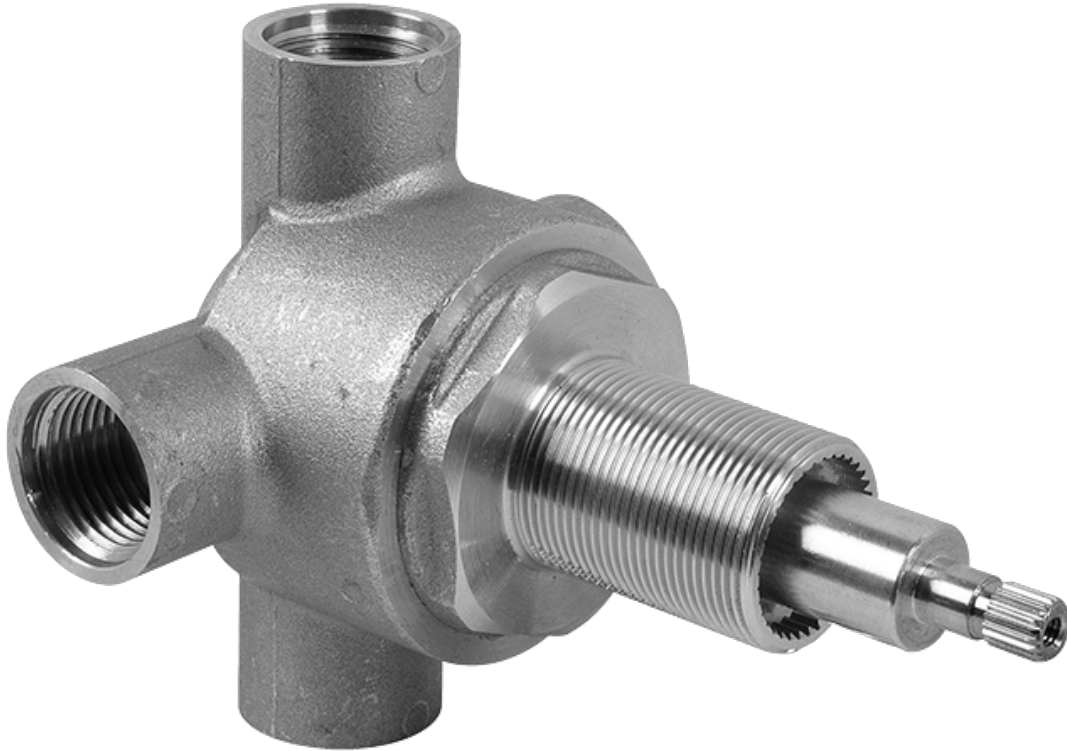

### **Information**

- 3/4" Thermostatic Valve
- 1/2" 4-Port Diverter Valve with 3 outlets and off function
- 8" Showerhead with 11" Wall-Mount Arm & Flange
- Swivel Body Sprays (3 pieces)
- Handshower Set w/Wall Bracket
- Showerhead Features No-Clog, Easy-Clean Spray Nozzles
- Flow Rates: showerhead  $\leq 2.0$  max gpm, handshower  $\leq 1.5$  max gpm

### Information

- Single metal handle
- Decorative trim plate
- Use with G-8000 or G-8005 thermostatic rough valve
- To complete package, you must order rough valve
- ADA

# G-8030

SHOWER  
3-Way High Flow Transfer Rough  
Valve WITH off function  
**G-8050**

---

**GRAFF®**

## Information

- Intended for use with Thermostatic Shower Systems
- 1/2" 3-way diverter valve with 3 outlets and off function
- Universal inlets/outlets with female threads
- Operates one function at a time
- Supplied with protective plastic cover
- CALGreen compliant depending on functions
- CALGreen