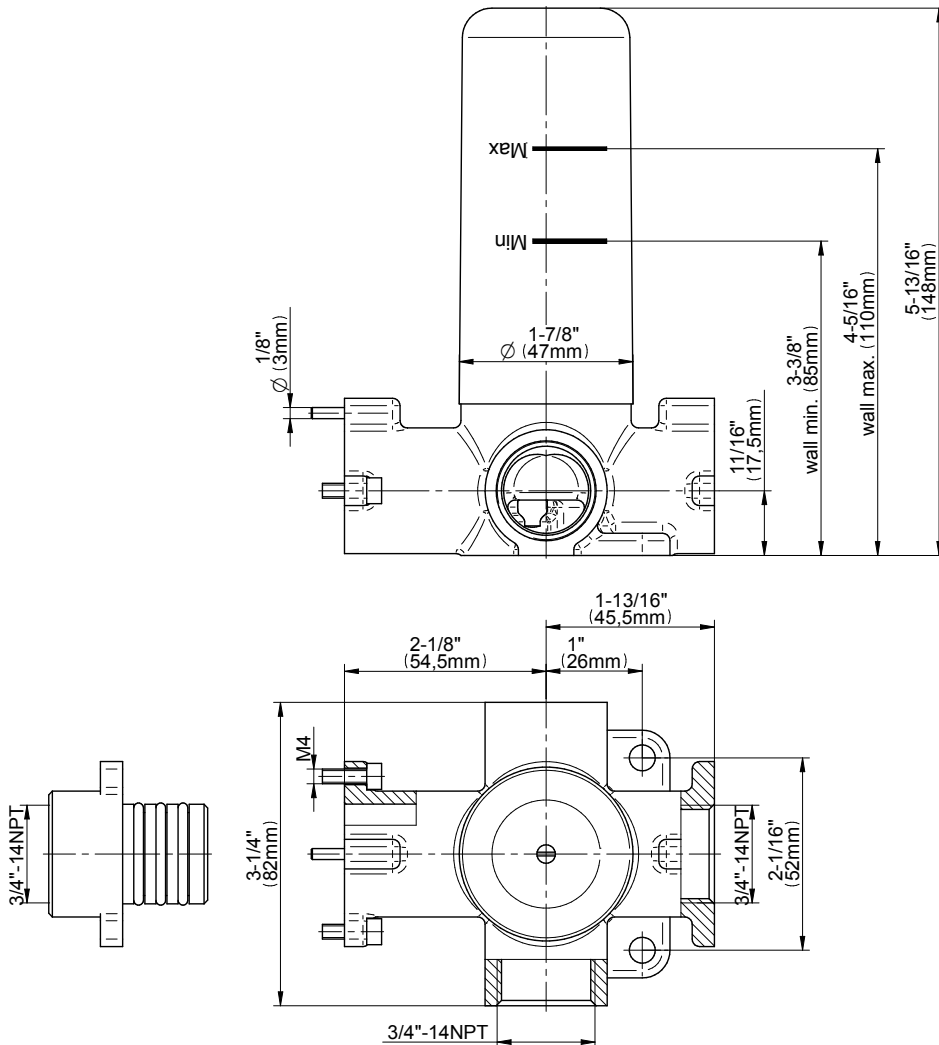

The measurements shown are for reference only. Products and specifications shown are subject to change without notice. Revised 3/2016.

www.graff-faucets.com | phone: 800-954-4723