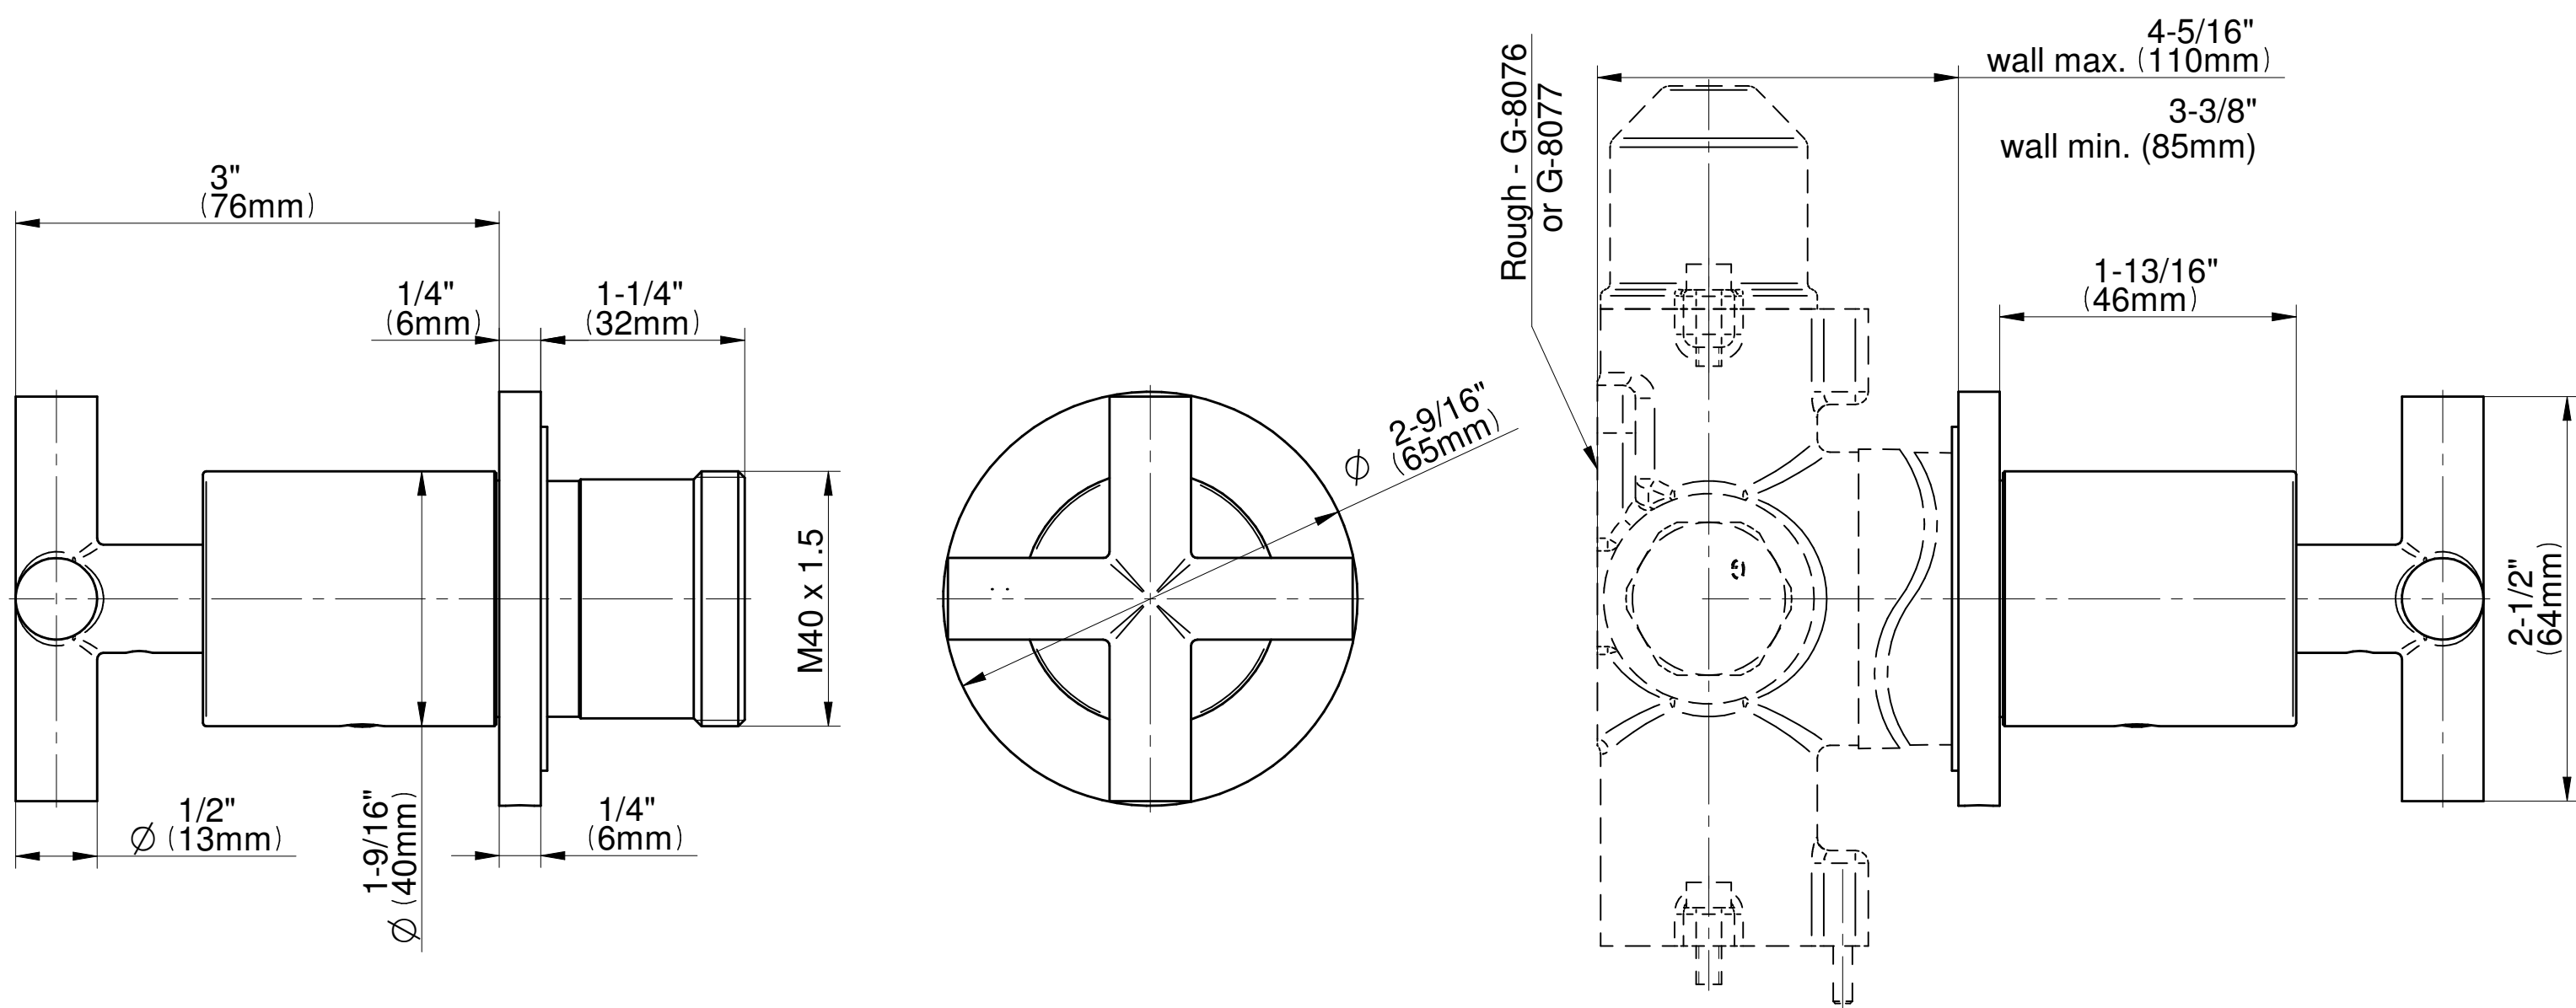

G-8097-C17E1

TERRA Series