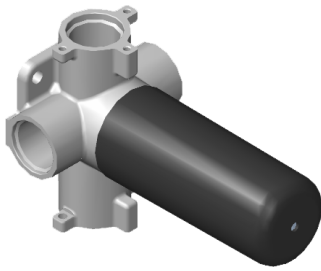

www.graff-designs.com | phone: 800-954-4723

SHOWER
 Three-Way Diverter Control Valve
 WITH Off Function (No Pass-
 Through)
G-8053

Information

- ~11.4 gpm @ 60 psi
- 3/4" universal inlets/outlets with female threads
- Operates one function at a time
- Stacking inlet feature
- Supplied with protective plastic cover
- CALGreen compliant depending on functions

Finishes

Unfinished Unfinished Architectural
Brass Brushed Brass White

G-8053

M-Series

3-Way Diverter Control Valve WITH Off Function (No Pass-Through)

Product Features

- 3/4" universal inlets/outlets with female threads
- Stacking inlet feature
- Supplied with protective plastic cover
- CalGreen compliant dependent on functions

www.graff-faucets.com | phone: 800-954-4723

SHOWER
M.E. M-Series 3-Way Diverter
Valve Trim with Handle
G-8069-C17E1-T

Information

- Single metal handle
- Decorative trim plate
- Use with G-8053 3-Way Diverter Control Valve WITH Off Function
- ADA