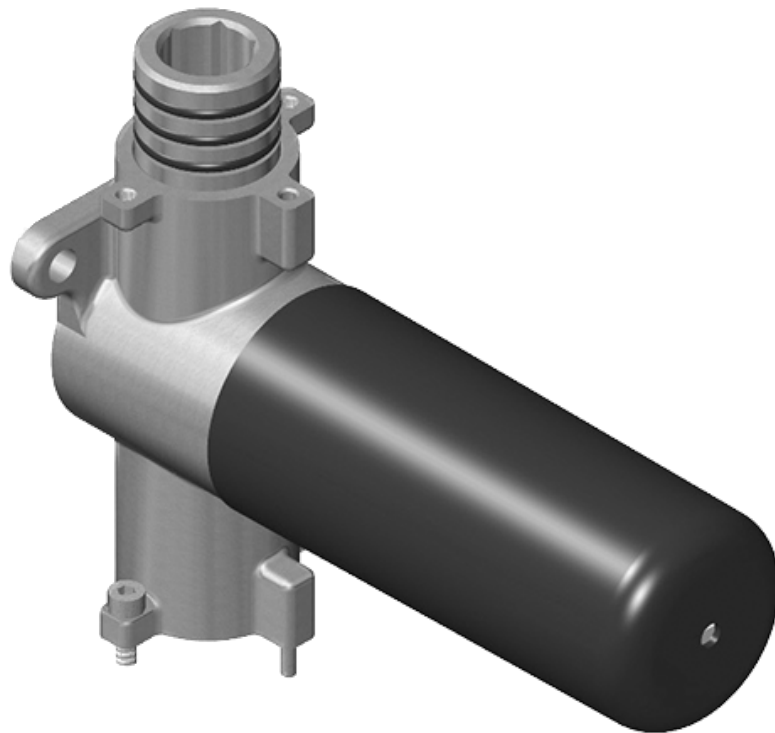

SHOWER
Stop/Volume Control Rough Valve
G-8077

Information

- 18.1 gpm @ 60 psi
- 3/4" universal inlets/outlets with female threads
- Stacking inlet and outlet feature
- Supplied with protective plastic cover
- CalGreen compliant dependent on functions

Finishes

24K Gold	24K Brushed Gold	Brushed Brass PVD	Architectural Black™	Brushed Nickel	Brushed Onyx PVD®	Brushed OR'osa PVD®	Gunmetal
Matte Black	Olive Bronze	Onyx PVD®	Polished Brass PVD	Polished Chrome	Polished Nickel	OR'osa PVD®	Steelnox® (Satin Nickel)
Unfinished Brass	Unfinished Brushed Brass	Architectural White