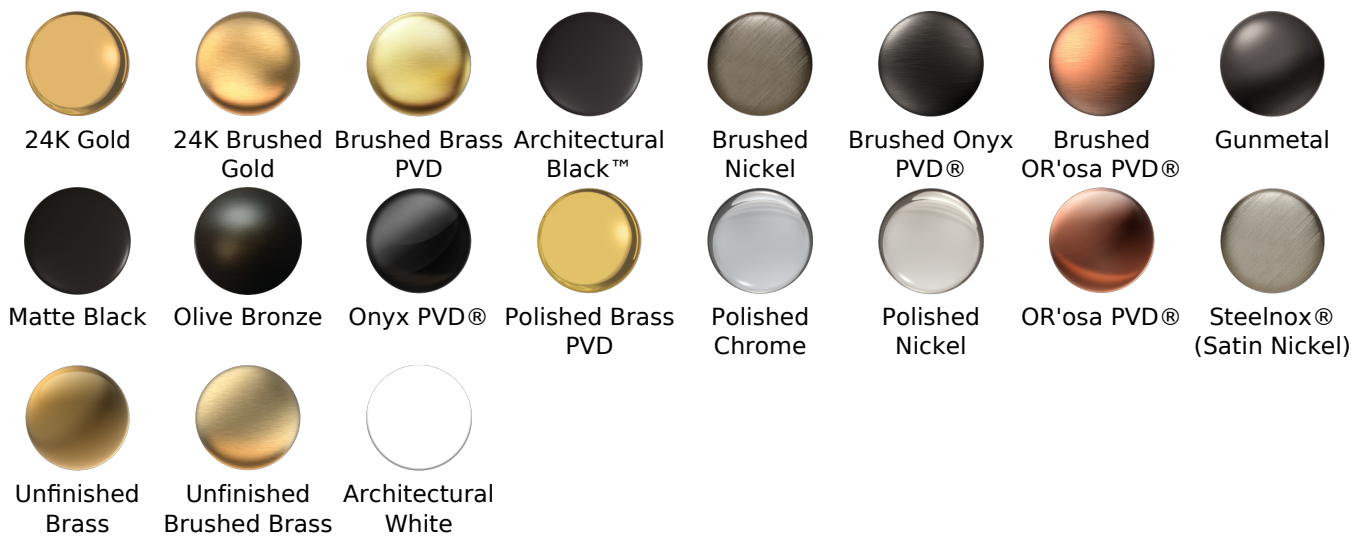

SHOWER
Contemporary 12" Shower Arm
G-8503

GRAFF®

Information

- Includes arm and solid round flange
- 1/2" NPT male thread inlet
- For use with all showerheads

Finishes