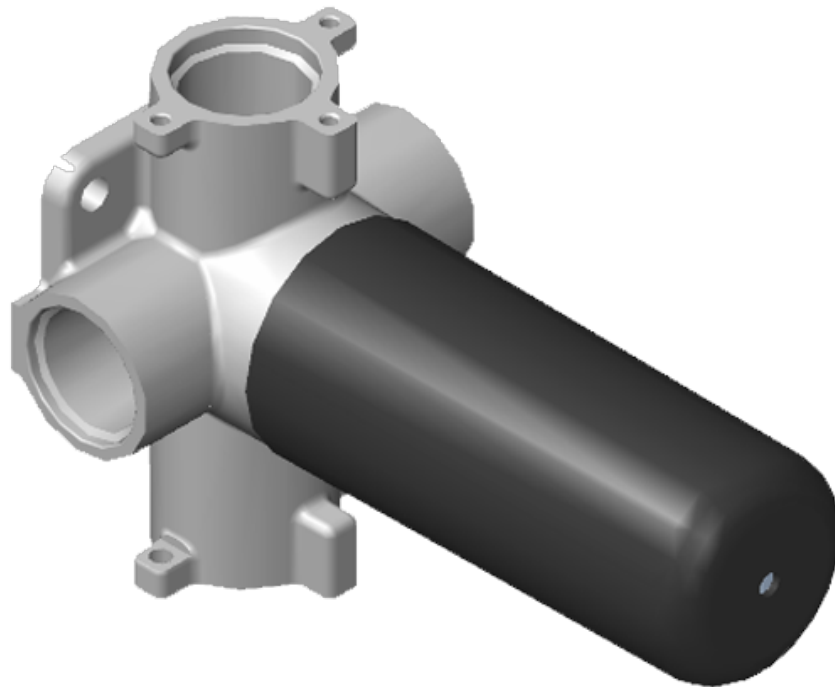

www.graff-faucets.com | phone: 800-954-4723

SHOWER
M.E. M-Series Thermostatic Valve
Trim with Handle
G-8037-C17E-T

Information

- Single metal handle
- Decorative trim plate
- Use with G-8006 Thermostatic Rough Valve
- ADA

Finishes

G-8037-C17E-T

Terra Collection

M-Series Thermostatic Valve Trim with Handle

GRAFF®

Product Features

- Single metal handle and decorative trim plate
- Use with G-8006 thermostatic rough valve

Available Finishes

www.graff-designs.com | phone: 800-954-4723

SHOWER
 Three-Way Diverter Control Valve
 WITH Off Function (No Pass-
 Through)
G-8053

Information

- ~11.4 gpm @ 60 psi
- 3/4" universal inlets/outlets with female threads
- Operates one function at a time
- Stacking inlet feature
- Supplied with protective plastic cover
- CALGreen compliant depending on functions

Finishes

Unfinished Unfinished Architectural
Brass Brushed Brass White

G-8053

M-Series

3-Way Diverter Control Valve WITH Off Function (No Pass-Through)

Product Features

- 3/4" universal inlets/outlets with female threads
- Stacking inlet feature
- Supplied with protective plastic cover
- CalGreen compliant dependent on functions