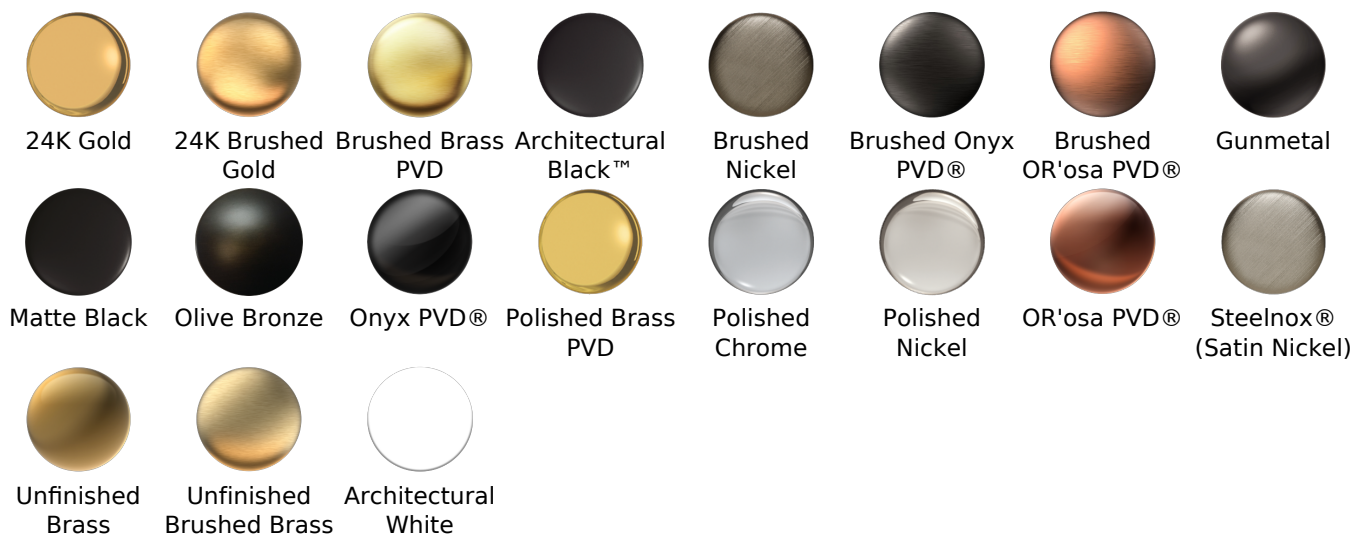

For complete warranty information go to www.graff-designs.com/en-nam/warranty

Available Finishes

- Polished Chrome
G-8605-PC
- Polished Nickel
G-8605-PN
- Brushed Nickel
G-8605-BNi
- Unfinished Brushed Brass*
G-8605-UBB*
- Unfinished Brass*
G-8605-UB*
- Matte Black*
G-8605-MBK*
- Architectural Black*
G-8605-BK*
- Architectural White*
G-8605-WT*
- Olive Brass*
G-8605-OB*
- Gunmetal*
G-8605-GM*
- Vintage Brushed Brass*
G-8605-VBB*
- Steelnox (Satin Nickel)
G-8605-SN
- 24K Brushed Gold*
G-8605-BAU*
- 24K Gold*
G-8605-AU*
- Gunmetal Distressed*
G-8605-GMD*

* Special order finish- call for availability

SHOWER
Contemporary Round Wall Supply
Elbow
G-8613

GRAFF®

Information

- 1/2" NPT female thread inlet

Finishes

G-8613

Shower Components

Available Finishes

- Polished Chrome
G-8613-PC
- Polished Nickel
G-8613-PN
- Brushed Nickel
G-8613-BNi
- Unfinished Brushed Brass*
G-8613-UBB*
- Unfinished Brass*
G-8613-UB*
- Matte Black*
G-8613-MBK*
- Architectural Black*
G-8613-BK*
- Architectural White*
G-8613-WT*
- Steinox (Satin Nickel)
G-8613-SN
- Olive Brass*
G-8613-OB*
- Gunmetal*
G-8613-GM*
- Vintage Brushed Brass*
G-8613-VBB*
- OR'osa PVD*
G-8613-RG*
- Brushed OR'osa PVD*
G-8613-BRG*
- Onyx PVD*
G-8613-OX*
- Brushed Onyx PVD*
G-8613-BOX*
- Polished Brass PVD*
G-8613-PB*
- Brushed Brass PVD*
G-8613-BB*
- 24K Brushed Gold*
G-8613-BAU*
- 24K Gold*
G-8613-AU*
- Gunmetal Distressed*
G-8613-GMD*

Code Compliance

- CalGreen compliant

Available Finishes

- Polished Chrome
G-8714-PC
- Brushed Nickel
G-8714-BNi
- Polished Nickel
G-8714-PN
- Steelnox[®]
G-8714-SN
- Olive Bronze[™]
G-8714-OB
- Architectural Black[™]
G-8714-BK
- Architectural White
G-8714-WT