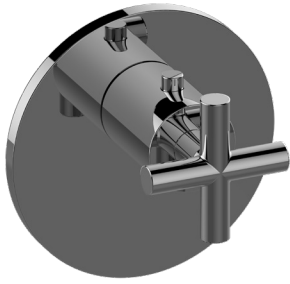

SHOWER
M-Series Thermostatic Shower
System - Tub and Shower with
Handshower
GL3.612ST-C17E0

GRAFF®

Information

- 3/4" thermostatic valve and trim
- 3/4" stop/volume control valve and 3-way diverter valve and trims
- 8" showerhead with 12" wall-mounted shower arm
- Showerhead features no-clog, easy-clean spray nozzles
- Handshower set with wall-mounted slide bar and 59" hose (PVD finishes use 59" flex hose)
- 6" contemporary tub spout
- Optional extension kit
- Flow rates: showerhead ≤ 1.8 max gpm, handshower ≤ 1.5 max gpm
- ADA
- CALGreen

www.graff-faucets.com | phone: 800-954-4723

SHOWER
M.E. M-Series Thermostatic Valve
Trim with Handle
G-8037-C17E-T

Information

- Single metal handle
- Decorative trim plate
- Use with G-8006 Thermostatic Rough Valve
- ADA

Finishes

G-8037-C17E-T

Terra Collection

M-Series Thermostatic Valve Trim with Handle

GRAFF®

Product Features

- Single metal handle and decorative trim plate
- Use with G-8006 thermostatic rough valve

Available Finishes

www.graff-designs.com | phone: 800-954-4723

SHOWER
 Three-Way Diverter Control Valve
 WITH Off Function (No Pass-
 Through)
G-8053

Information

- ~11.4 gpm @ 60 psi
- 3/4" universal inlets/outlets with female threads
- Operates one function at a time
- Stacking inlet feature
- Supplied with protective plastic cover
- CALGreen compliant depending on functions