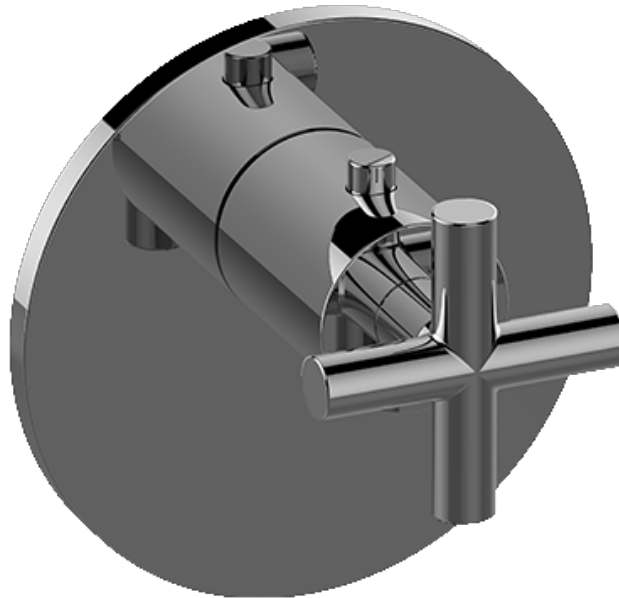

SHOWER
M-Series Thermostatic Shower
System - Tub and Shower with
Handshower
GL3.612ST-C17E0

GRAFF®

Information

- 3/4" thermostatic valve and trim
- 3/4" stop/volume control valve and 3-way diverter valve and trims
- 8" showerhead with 12" wall-mounted shower arm
- Showerhead features no-clog, easy-clean spray nozzles
- Handshower set with wall-mounted slide bar and 59" hose (PVD finishes use 59" flex hose)
- 6" contemporary tub spout
- Optional extension kit
- Flow rates: showerhead ≤ 1.8 max gpm, handshower ≤ 1.5 max gpm
- ADA
- CALGreen

SHOWER
Thermostatic Rough Valve
G-8006

Information

- 12.9 gpm @ 60 psi
- 3/4" universal inlets
- Built-in service stops
- Stacking outlet feature
- Complete serviceability from front of all units
- Supplied with protective plastic cover
- CalGreen compliant dependent on functions

Finishes

G-8006

M-Series

3/4" Concealed Thermostatic Rough Valve

Product Features

- 12.9 gpm @ 60 psi
- 3/4" universal inlets
- Built-in service stops
- Stacking outlet feature
- Complete serviceability from front of all units
- Supplied with protective plastic cover
- CalGreen compliant dependent on functions

www.graff-faucets.com | phone: 800-954-4723

SHOWER
M.E. M-Series Thermostatic Valve
Trim with Handle
G-8037-C17E-T

Information

- Single metal handle
- Decorative trim plate
- Use with G-8006 Thermostatic Rough Valve
- ADA