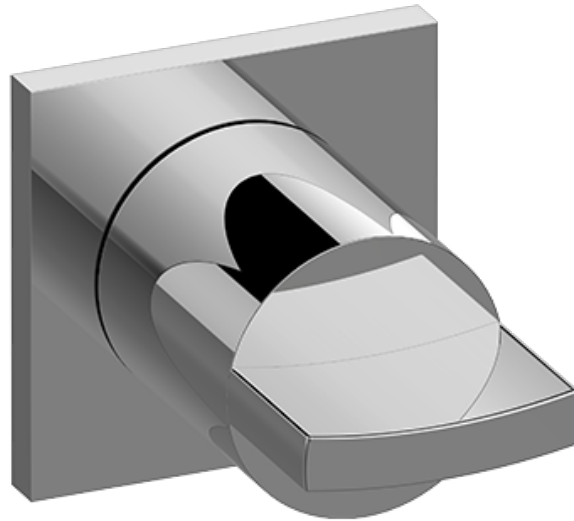

## Information

- Single metal handle and decorative trim plate
- Use with G-8053 3-Way Diverter Control Valve WITH Off Function
- ADA