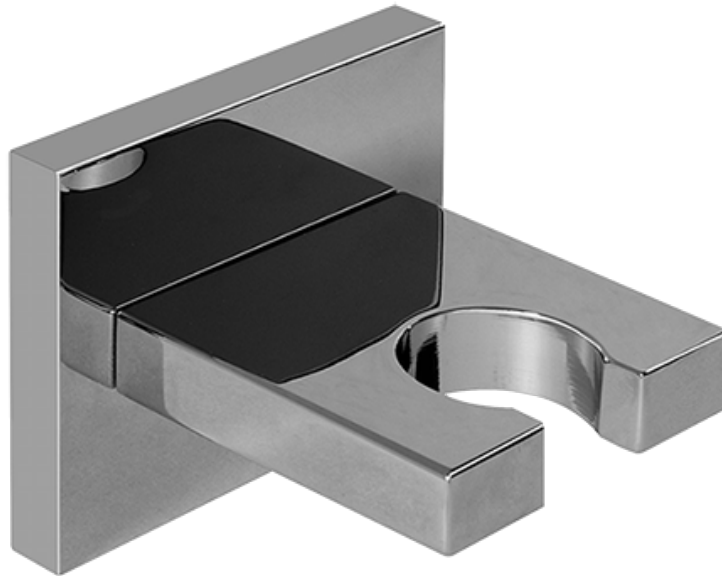

\* Special order finish- call for availability

SHOWER  
Contemporary Square Wall  
Bracket for Handshower  
**G-8632**

**GRAFF®**

**Information**

- Solid brass construction

**Finishes**

24K Gold

24K Brushed  
Gold