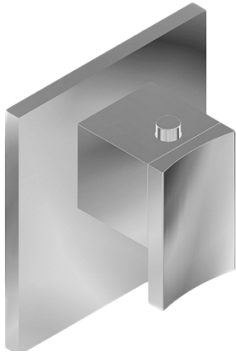

## Product Features

- Single metal handle and decorative trim plate
- Use with G-8006 thermostatic rough valve