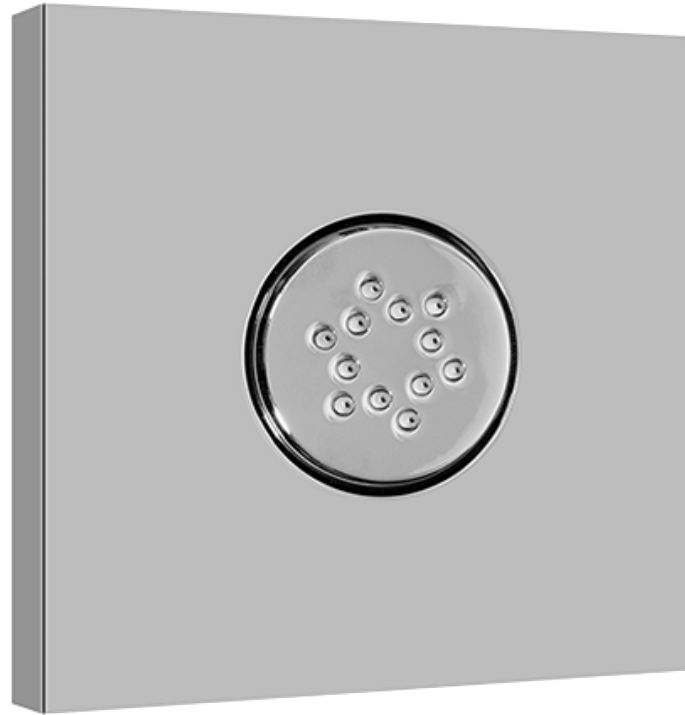

SHOWER
Square Flush Mount Body Spray
w/ Solid Brass Swivel Head
G-8497

GRAFF®