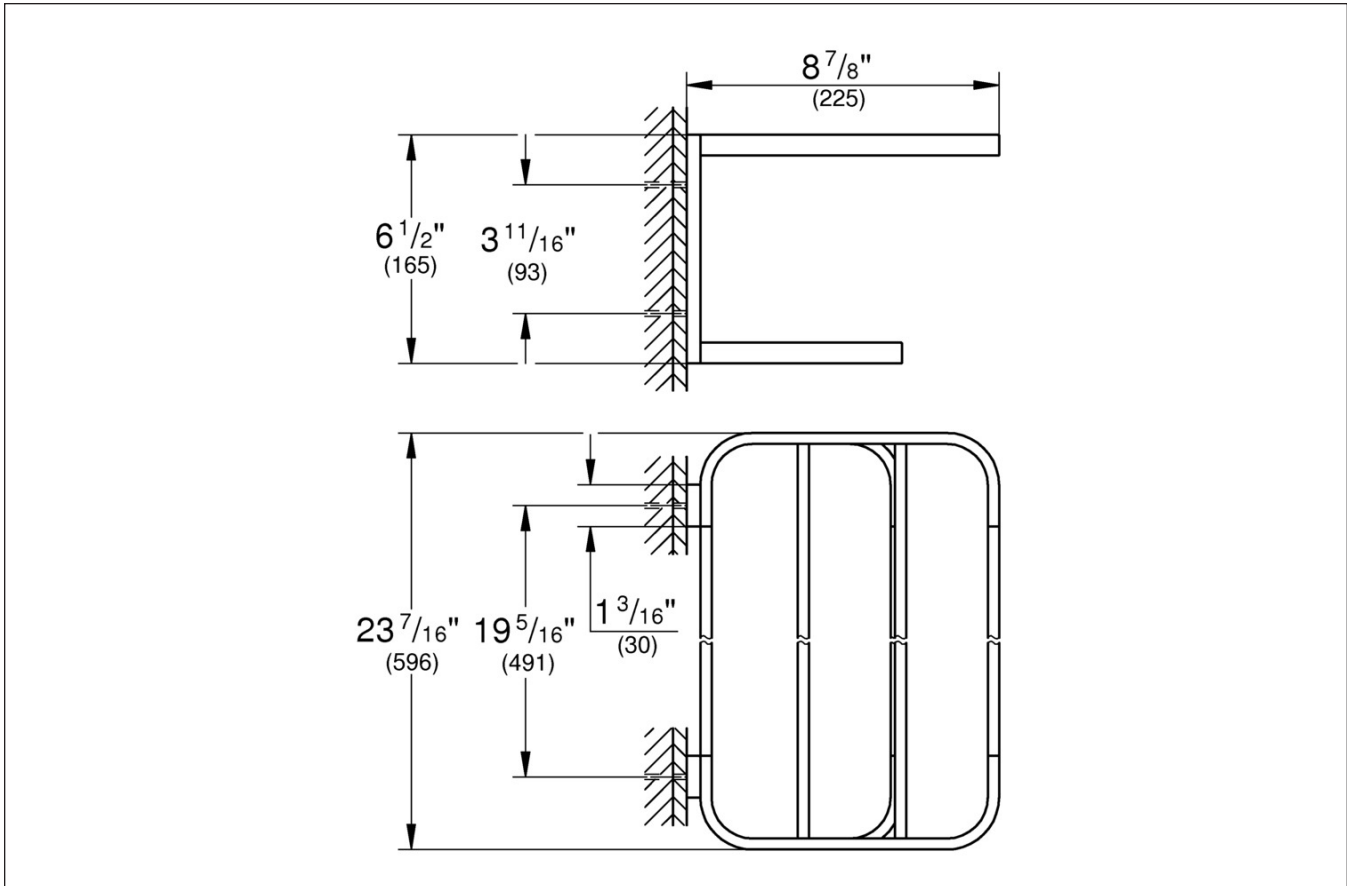

41066 TOWEL RACK

TECHNICAL DATA:

Pure Freude
an Wasser

Tel: 1.630.582.7711 Fax: 1.630.582.7722

We reserve the right to make revisions without notice to product specifications.

For the most current Specification Sheet, go to www.grohe.us.