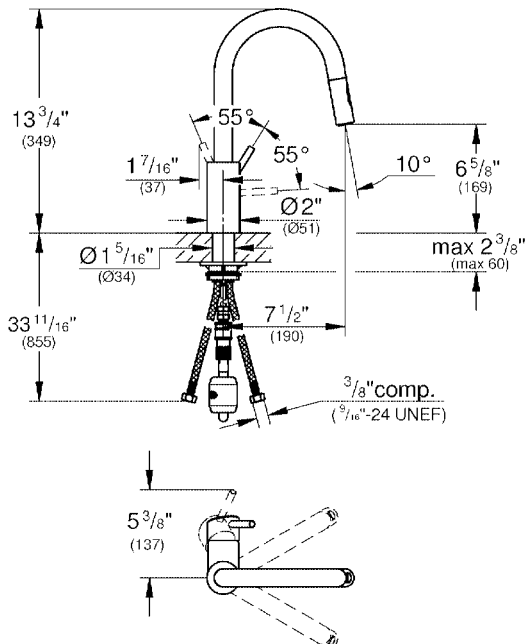

CONCETTO
Single-Handle Kitchen Faucet
MODEL # 31479001

Pure Freude
an Wasser

Product Description:
CONCETTO
Single-Handle Kitchen Faucet

Standard Specification:

- For bar sinks
- **GROHE SilkMove** 1.4" (35 mm) ceramic cartridge
- **GROHE Zero** isolated inner water ways - lead and nickel free
- Pull-out dual spray - switch from regular flow to shower spray
- Flow strainer
- Adjustable flow rate limiter
- Swivel spout
- Swivel area 360°
- Protected against backflow
- Stainless steel flex lines
- Quick installation system
- GROHE Limited Lifetime Warranty
- 1.75 gpm

Applicable Codes & Standards:

- Energy Policy Act of 1992
- NSF 61
- NSF 372
- ASME A112.18.1/CSA B125.1
- US Federal and State material regulations
- ICC/ANSI A117.1

Color:

- 31479DC1 SuperSteel InfinityFinish