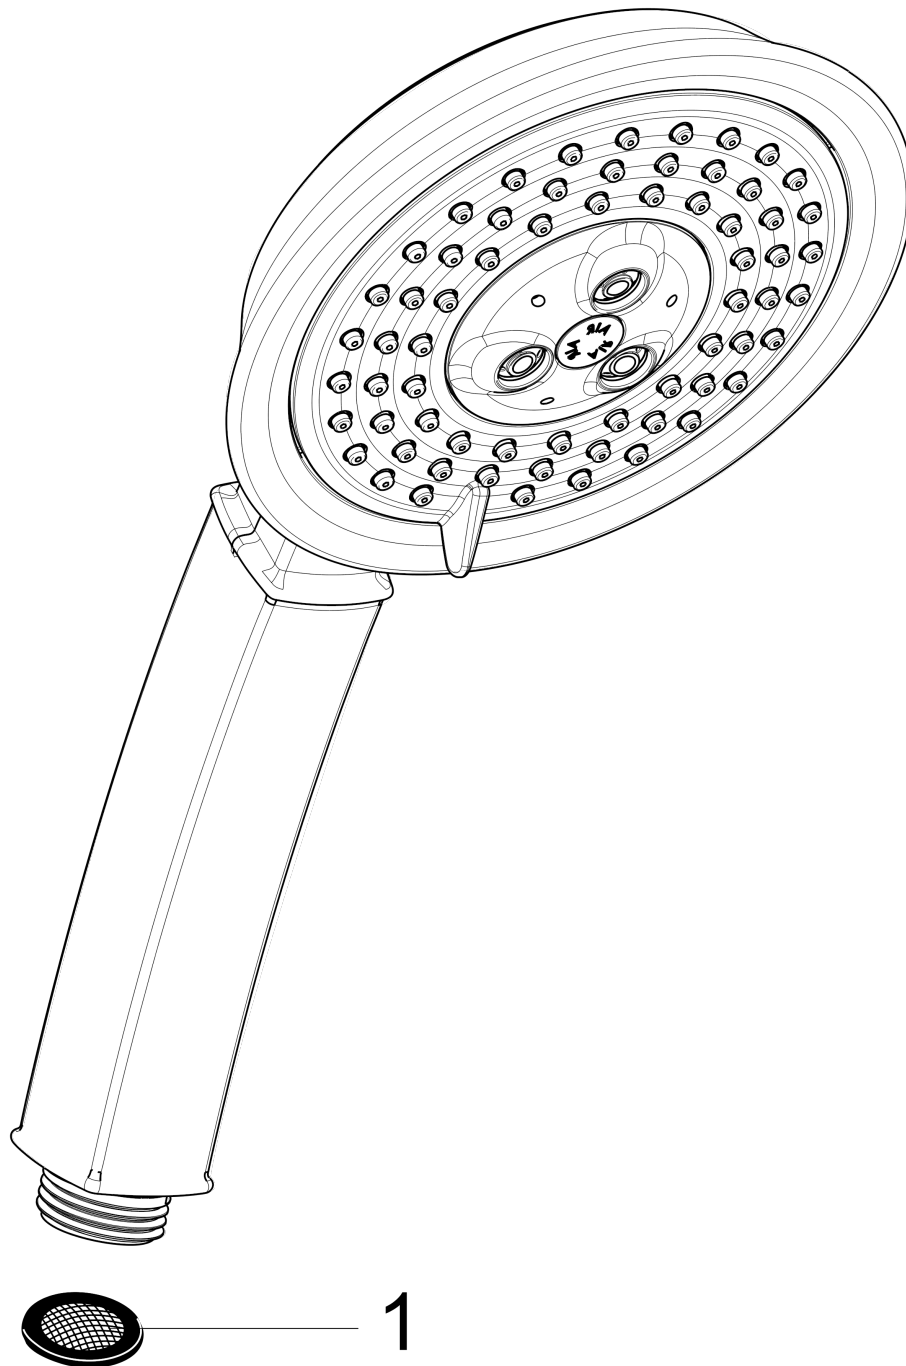

Raindance Classic
Handshower 100 3-Jet, 2.0 GPM
 Finishes : **brushed nickel** Part no. : **04345820**

Description

Features

- 65 no-clog spray channels
- Spray modes: RainAir, BalanceAir, Whirl
- Flow: 2.0 GPM (7.6 L/Min)
- Fully-finished matching spray face

Item details

List Price \$ 280.00

Technology

Compliance

Product image

Scale drawing

Raindance Classic
Handshower 100 3-Jet, 2.0 GPM
Finishes : **brushed nickel** Part no. : **04345820**

Exploded drawing

Year of production: >06/10

Raindance Classic
Handshower 100 3-Jet, 2.0 GPM
 Finishes : **brushed nickel** Part no. : **04345820**

Spare parts list

Year of production: >06/10

Pos.	Description	Part no.	Price	PU
1	filter packing	94246000	-	1