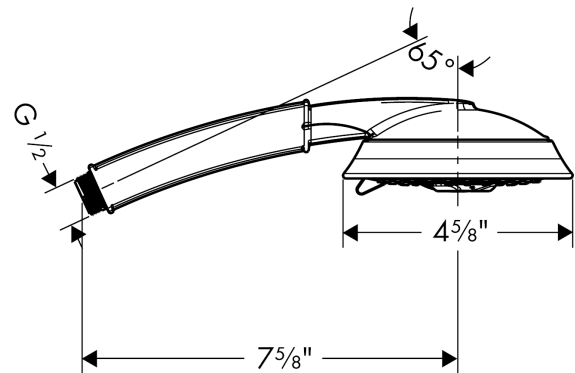

Raindance Classic
Handshower 100 3-Jet, 2.0 GPM
 Finishes : **brushed nickel** Part no. : **04345820**

Description

Features

- 65 no-clog spray channels
- Spray modes: RainAir, BalanceAir, Whirl
- Flow: 2.0 GPM (7.6 L/Min)
- Fully-finished matching spray face

Item details

List Price \$ 280.00

Technology

Compliance

Product image

Scale drawing

Raindance Classic
Handshower 100 3-Jet, 2.0 GPM
Finishes : **brushed nickel** Part no. : **04345820**

Exploded drawing

Year of production: >06/10

Raindance Classic
Handshower 100 3-Jet, 2.0 GPM
 Finishes : **brushed nickel** Part no. : **04345820**

Spare parts list

Year of production: >06/10

Pos.	Description	Part no.	Price	PU
1	filter packing	94246000	-	1