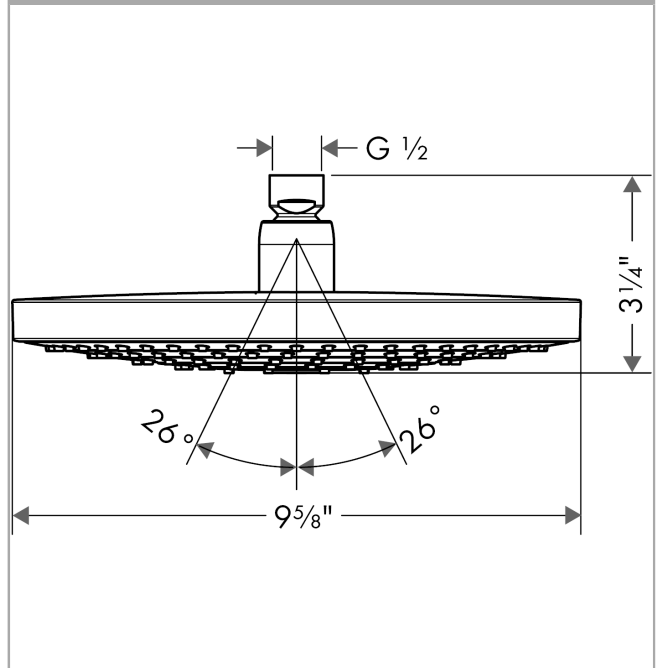

Raindance Select S
Showerhead 240 2-Jet, 1.8 GPM
 Finishes : **chrome** Part no. : **04720000**

Description

Features

- 134 no-clog spray channels
- Spray modes: RainAir, Rain
- Flow: 1.8 GPM (6.8 L/Min)
- Select button for comfortable alternation of spray modes
- Fully-finished matching spray face
- Spray face removable for cleaning

Item details

List Price \$ 544.00

Technology

Compliance

Product image

Scale drawing

Raindance Select S
Showerhead 240 2-Jet, 1.8 GPM
Finishes : **chrome** Part no. : **04720000**

Exploded drawing

Year of production: >01/18

Raindance Select S
Showerhead 240 2-Jet, 1.8 GPM
 Finishes : **chrome** Part no. : **04720000**

Spare parts list

Year of production: >01/18

Pos.	Description	Part no.	Price	PU
1	seal	98058000	-	1
2	filter	97735000	-	1
3	cover	98344000	-	1
4	O-ring 3x1	98384000	-	1
5	selector assy	93092000	-	1