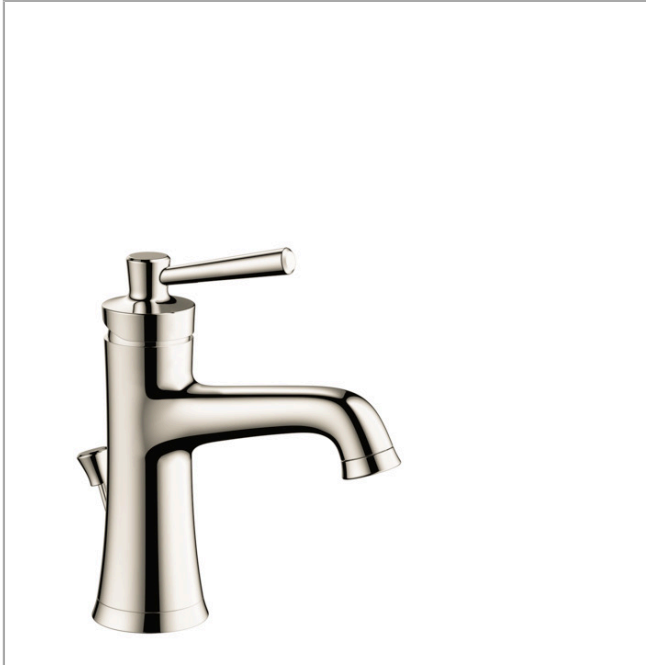

Joleena
Single-Hole Faucet 100 with Pop-Up Drain, 1.2 GPM
 Finishes : **polished nickel** Part no. : **04771830**

Description

Features

- Spray modes: Aerated spray
- Flow: 1.2 GPM (4.5 L/Min)
- Ceramic cartridge
- Includes pop-up drain

Item details

List Price \$ 287.00

Technology

Compliance

Product image

Scale drawing