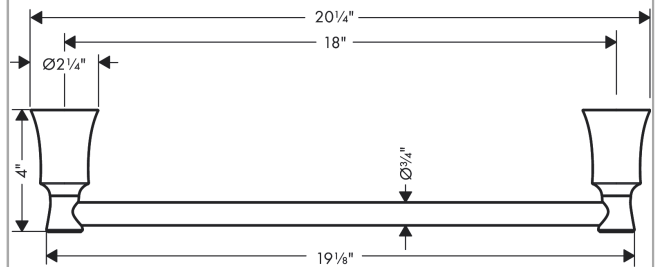

Joleena

Towel Bar, 18"

Finishes : **brushed nickel** Part no. : **04784820**

Description

Features

- Wall-mounted
- Metal holder

Item details

List Price \$ 77.00

Product image

Scale drawing

Joleena

Towel Bar, 18"

Finishes : **brushed nickel** Part no. : **04784820**

Exploded drawing

Year of production: >09/19

Joleena

Towel Bar, 18"

Finishes : **brushed nickel** Part no. : **04784820**

Spare parts list

Year of production: >**09/19**

Pos.	Description	Part no.	Price	PU
1	support element	93551000	-	1