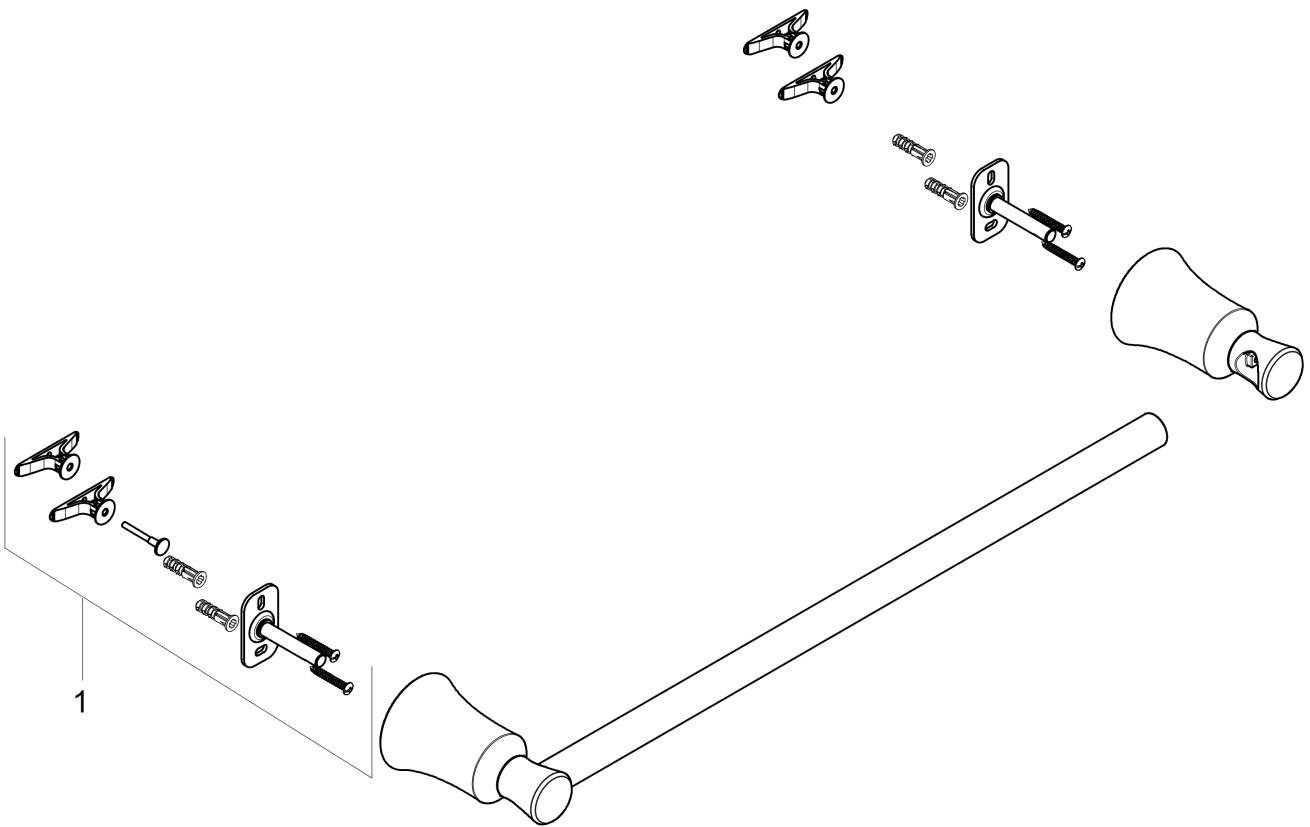

Joleena

Towel Bar, 18"

Finishes : **brushed nickel** Part no. : **04784820**

Description

Features

- Wall-mounted
- Metal holder

Item details

List Price \$ 77.00

Product image

Scale drawing

Joleena

Towel Bar, 18"

Finishes : **brushed nickel** Part no. : **04784820**

Exploded drawing

Year of production: >09/19

Joleena

Towel Bar, 18"

Finishes : **brushed nickel** Part no. : **04784820**

Spare parts list

Year of production: >**09/19**

Pos.	Description	Part no.	Price	PU
1	support element	93551000	-	1