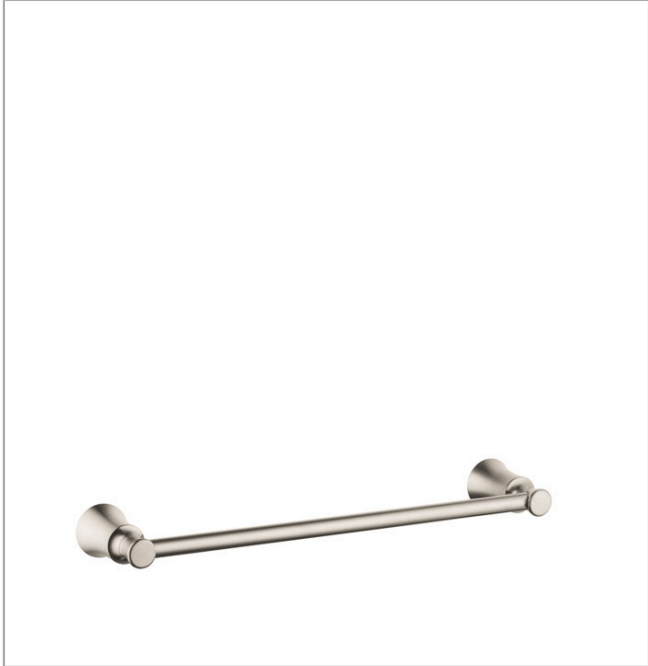

Joleena

Towel Bar, 18"

Finishes : **brushed nickel** Part no. : **04784820**

Description

Features

- Wall-mounted
- Metal holder

Item details

List Price \$ 77.00

Product image

Scale drawing

Joleena

Towel Bar, 18"

Finishes : **brushed nickel** Part no. : **04784820**

Exploded drawing

Year of production: >09/19

Joleena

Towel Bar, 18"

Finishes : **brushed nickel** Part no. : **04784820**

Spare parts list

Year of production: >**09/19**

Pos.	Description	Part no.	Price	PU
1	support element	93551000	-	1