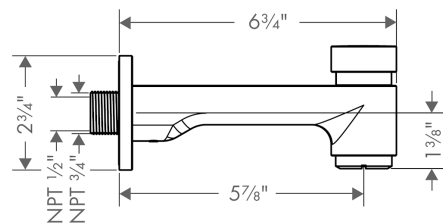

Metris S

Tub Spout with Diverter

Finishes : **brushed nickel**

Part no. : **14414821**

Description

Features

- Solid brass

Item details

List Price

\$ 325.00

Compliance

Product image

Scale drawing

Metris S

Tub Spout with Diverter

Finishes : **brushed nickel**

Part no. : **14414821**

Exploded drawing

Year of production: >06/07

Metris S

Tub Spout with Diverter

Finishes : **brushed nickel** Part no. : **14414821**

Spare parts list

Year of production: >06/07

Pos.	Description	Part no.	Price	PU
1	connecting thread	96472001	-	1
2	O-ring 16x2,5	98134000	-	1
3	hollow set screw M6x8	97810000	-	1