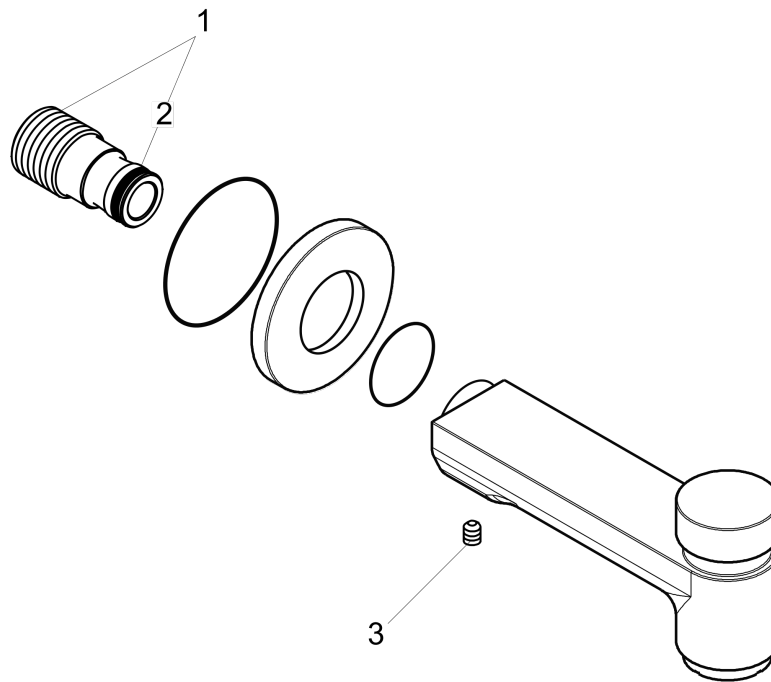

Metris S

Tub Spout with Diverter

Finishes : **brushed nickel**

Part no. : **14414821**

Description

Features

- Solid brass

Item details

List Price

\$ 325.00

Compliance

Product image

Scale drawing

Metris S

Tub Spout with Diverter

Finishes : **brushed nickel**

Part no. : **14414821**

Exploded drawing

Year of production: >06/07

Metris S

Tub Spout with Diverter

Finishes : **brushed nickel** Part no. : **14414821**

Spare parts list

Year of production: >06/07

Pos.	Description	Part no.	Price	PU
1	connecting thread	96472001	-	1
2	O-ring 16x2,5	98134000	-	1
3	hollow set screw M6x8	97810000	-	1