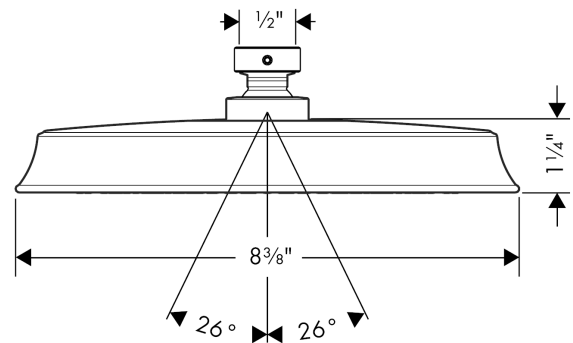

**Raindance Classic
Showerhead 180 1-Jet, 2.5 GPM**

Finishes : **rubbed bronze** Part no. : **28421921**

Description

Features

- 107 no-clog spray channels
- Spray modes: RainAir
- Flow: 2.5 GPM (9.5 L/Min)
- Fully-finished matching spray face

Item details

List Price \$ 721.00

Technology

Compliance

Product image

Scale drawing

Raindance Classic
Showerhead 180 1-Jet, 2.5 GPM
Finishes : **rubbed bronze** Part no. : **28421921**

Exploded drawing

Year of production: >06/09

Raindance Classic
Showerhead 180 1-Jet, 2.5 GPM
 Finishes : **rubbed bronze** Part no. : **28421921**

Spare parts list

Year of production: >**06/09**

Pos.	Description	Part no.	Price	PU
1	filter packing	88649000	-	1