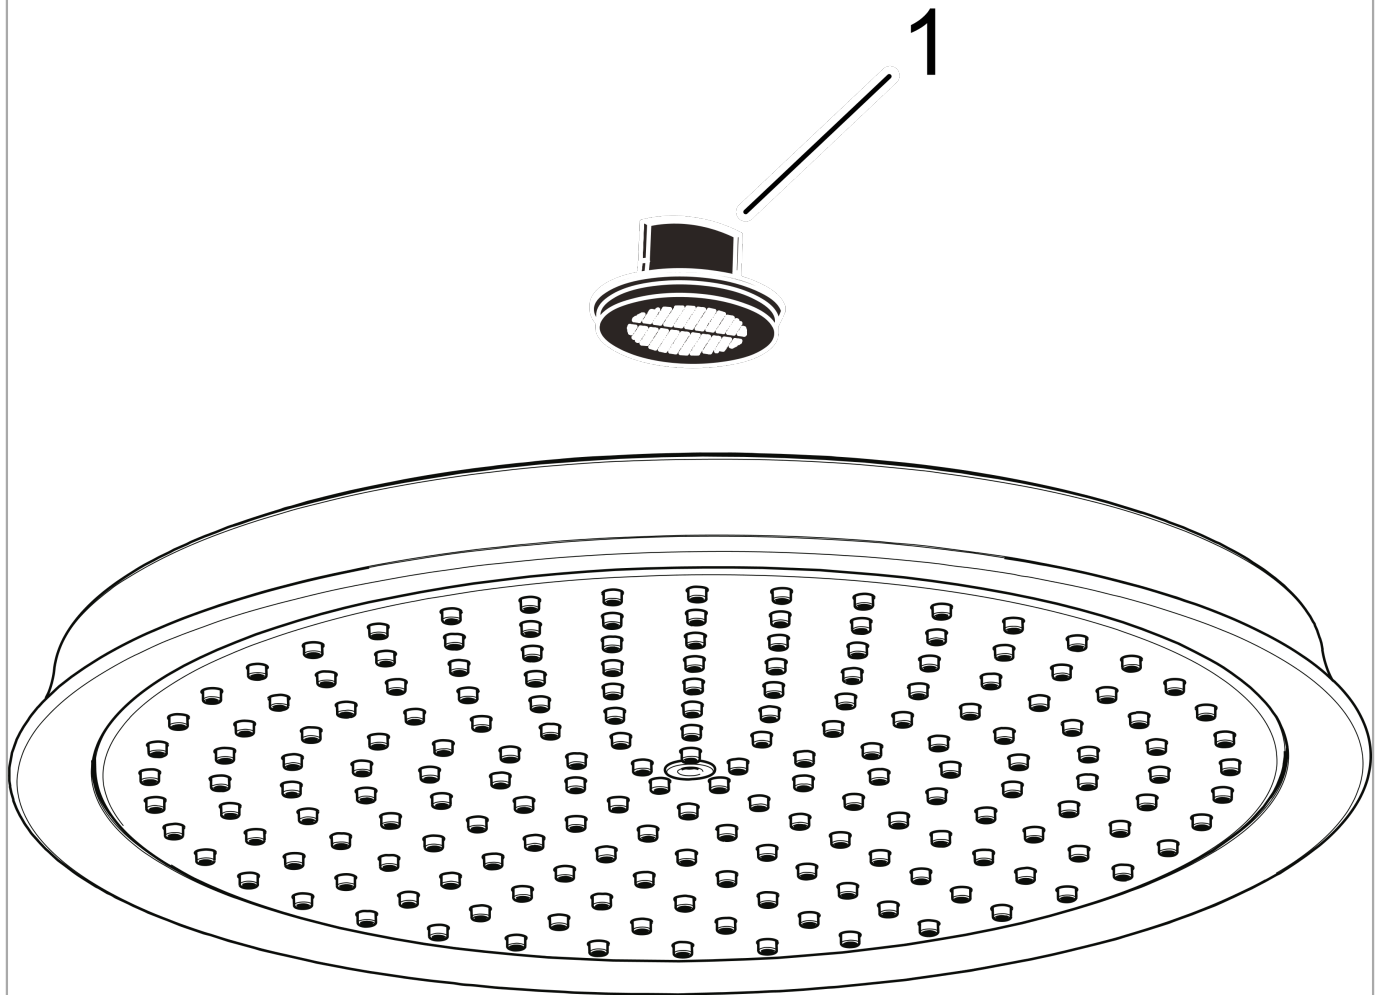

**Raindance Classic
Showerhead 180 1-Jet, 2.5 GPM**

Finishes : **rubbed bronze** Part no. : **28421921**

Description

Features

- 107 no-clog spray channels
- Spray modes: RainAir
- Flow: 2.5 GPM (9.5 L/Min)
- Fully-finished matching spray face

Item details

List Price \$ 721.00

Technology

Compliance

Product image

Scale drawing

Raindance Classic
Showerhead 180 1-Jet, 2.5 GPM
Finishes : **rubbed bronze** Part no. : **28421921**

Exploded drawing

Year of production: >06/09

Raindance Classic
Showerhead 180 1-Jet, 2.5 GPM
 Finishes : **rubbed bronze** Part no. : **28421921**

Spare parts list

Year of production: >**06/09**

Pos.	Description	Part no.	Price	PU
1	filter packing	88649000	-	1