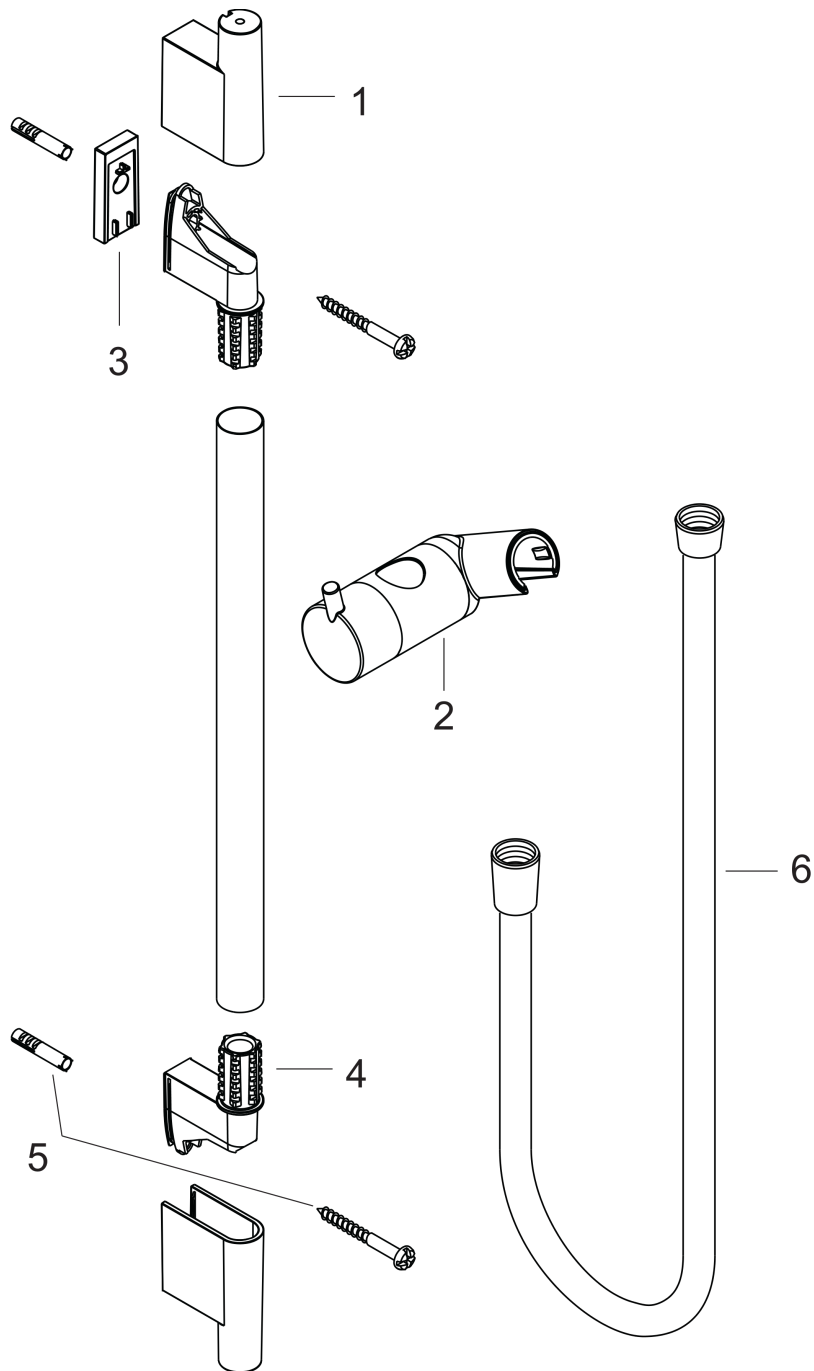

**Unica**

**Wallbar S, 36"**

Finishes : **chrome** Part no. : **28631000**

**Description**

**Features**

- consists of: Wallbar, Handshower hose, Slider
- Brass wallbar
- Angle-adjustable holder pivots left and right, slides easily and locks in place

**Item details**

List Price \$ 205.00

**Compliance**

**Product image**

**Scale drawing**

Unica

Wallbar S, 36"

Finishes : chrome

Part no. : 28631000

Exploded drawing

Year of production: >04/05

**Unica**

**Wallbar S, 36"**

Finishes : **chrome**    Part no. : **28631000**

**Spare parts list**

Year of production: >04/05

Pos.	Description	Part no.	Price	PU
1	cover	97709000	-	1
2	support, assy	97651000	-	1
3	tile-matching-disk	97450000	-	1
4	wall support	96275000	-	1
5	mounting set	96179000	-	1
6	shower hose Isiflex'B 1,60 m	28276000	-	1
7	shelf Casetta'S	28679000	-	1
8	clips for Casetta, Ø 22 mm	98717000	-	1