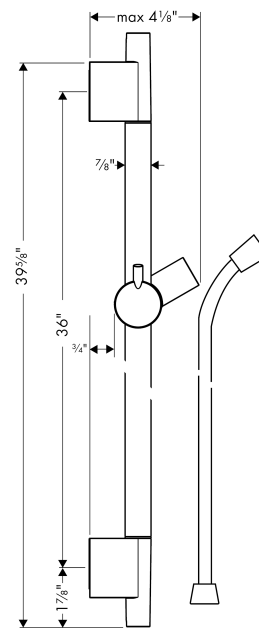

**Unica**

**Wallbar S, 36"**

Finishes : **chrome** Part no. : **28631000**

**Description**

**Features**

- consists of: Wallbar, Handshower hose, Slider
- Brass wallbar
- Angle-adjustable holder pivots left and right, slides easily and locks in place

**Item details**

List Price \$ 205.00

**Compliance**

**Product image**

**Scale drawing**

Unica

Wallbar S, 36"

Finishes : chrome

Part no. : 28631000

Exploded drawing

Year of production: >04/05

**Unica**

**Wallbar S, 36"**

Finishes : **chrome**    Part no. : **28631000**

**Spare parts list**

Year of production: >04/05

Pos.	Description	Part no.	Price	PU
1	cover	97709000	-	1
2	support, assy	97651000	-	1
3	tile-matching-disk	97450000	-	1
4	wall support	96275000	-	1
5	mounting set	96179000	-	1
6	shower hose Isiflex'B 1,60 m	28276000	-	1
7	shelf Casetta'S	28679000	-	1
8	clips for Casetta, Ø 22 mm	98717000	-	1