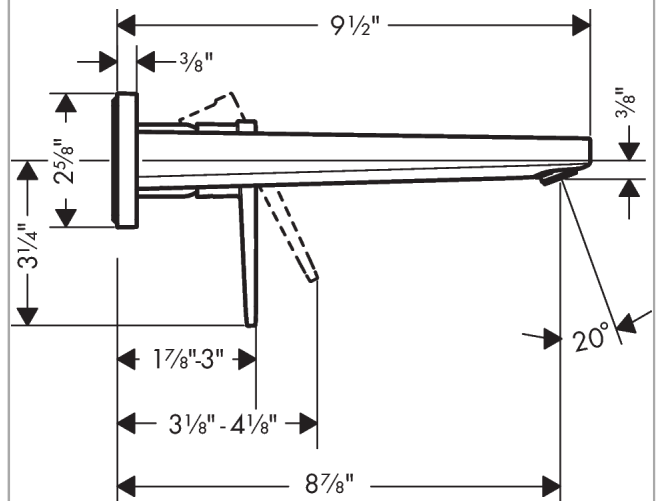

**Metropol**  
**Wall-Mounted Single-Handle Faucet Trim with Lever Handle, 1.2 GPM**  
 Finishes : **brushed nickel** Part no. : **32526821**

**Description**

**Features**

- Aerated spray
- Flow: 1.2 GPM (4.5 L/Min)
- Ceramic cartridge

**Item details**

List Price \$ 474.00

**Technology**

**Compliance**

**Product image**

**Scale drawing**

**Metropol**

**Wall-Mounted Single-Handle Faucet Trim with Lever Handle, 1.2 GPM**

Finishes : **brushed nickel** Part no. : **32526821**

**Exploded drawing**

Year of production: >01/18

**Metropol****Wall-Mounted Single-Handle Faucet Trim with Lever Handle, 1.2 GPM**Finishes : **brushed nickel** Part no. : **32526821****Spare parts list**

Year of production: &gt;01/18

Pos.	Description	Part no.	Price	PU
1	handle	93163820	-	1
2	screw cover	96338000	-	1
3	sleeve	93053820	-	1
4	escutcheon for handle	93161820	-	1
5	nut	93141000	-	1
6	O-ring 26x2	98147000	-	1
7	cartridge, assy	95973001	-	1
8	locking screw for handle	95140000	-	1
9	seal	98865000	-	1
10	adapter for cartridge	95634000	-	1
11	fixing set	97971000	-	1
12	spout 225 mm	93166820	-	1
13	aerator M24x1 (4,5 l/min)	93202000	-	1
14	service tool	95661000	-	1
15	O-ring 18x1,5	98231000	-	1
16	escutcheon for spout	93162820	-	1
17	connecting thread G½	95626000	-	1
18	O-ring 13x2	98128000	-	1
19	extension set 25 mm for 13622180	31971000	-	1