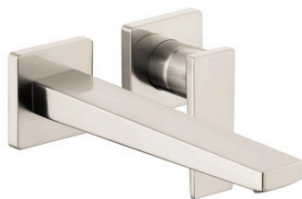

**Metropol**  
**Wall-Mounted Single-Handle Faucet Trim with Lever Handle, 1.2 GPM**  
 Finishes : **brushed nickel** Part no. : **32526821**

**Description**

**Features**

- Aerated spray
- Flow: 1.2 GPM (4.5 L/Min)
- Ceramic cartridge

**Item details**

List Price \$ 474.00

**Technology**

**Compliance**

**Product image**

**Scale drawing**

**Metropol**

**Wall-Mounted Single-Handle Faucet Trim with Lever Handle, 1.2 GPM**

Finishes : **brushed nickel** Part no. : **32526821**

**Exploded drawing**

Year of production: >01/18

**Metropol****Wall-Mounted Single-Handle Faucet Trim with Lever Handle, 1.2 GPM**Finishes : **brushed nickel** Part no. : **32526821****Spare parts list**

Year of production: &gt;01/18

Pos.	Description	Part no.	Price	PU
1	handle	93163820	-	1
2	screw cover	96338000	-	1
3	sleeve	93053820	-	1
4	escutcheon for handle	93161820	-	1
5	nut	93141000	-	1
6	O-ring 26x2	98147000	-	1
7	cartridge, assy	95973001	-	1
8	locking screw for handle	95140000	-	1
9	seal	98865000	-	1
10	adapter for cartridge	95634000	-	1
11	fixing set	97971000	-	1
12	spout 225 mm	93166820	-	1
13	aerator M24x1 (4,5 l/min)	93202000	-	1
14	service tool	95661000	-	1
15	O-ring 18x1,5	98231000	-	1
16	escutcheon for spout	93162820	-	1
17	connecting thread G½	95626000	-	1
18	O-ring 13x2	98128000	-	1
19	extension set 25 mm for 13622180	31971000	-	1