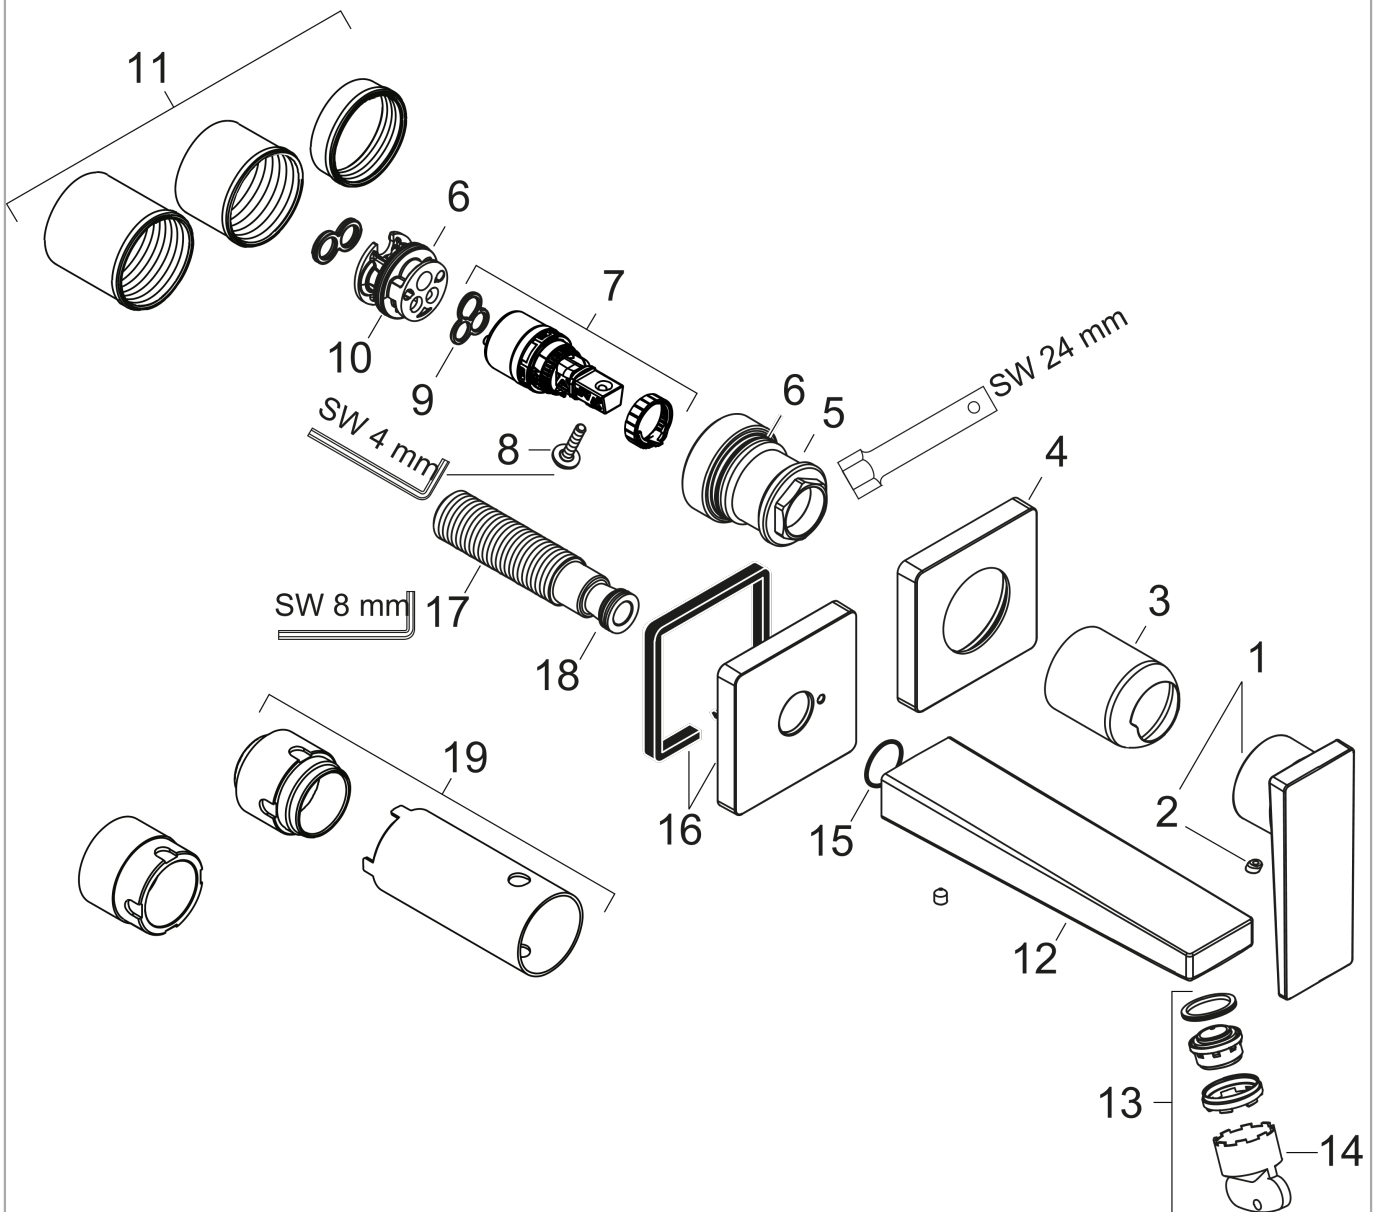

**Metropol**  
**Wall-Mounted Single-Handle Faucet Trim with Lever Handle, 1.2 GPM**  
 Finishes : **brushed nickel** Part no. : **32526821**

**Description**

**Features**

- Aerated spray
- Flow: 1.2 GPM (4.5 L/Min)
- Ceramic cartridge

**Item details**

List Price \$ 474.00

**Technology**

**Compliance**

**Product image**

**Scale drawing**

**Metropol**

**Wall-Mounted Single-Handle Faucet Trim with Lever Handle, 1.2 GPM**

Finishes : **brushed nickel** Part no. : **32526821**

**Exploded drawing**

Year of production: >01/18

**Metropol****Wall-Mounted Single-Handle Faucet Trim with Lever Handle, 1.2 GPM**Finishes : **brushed nickel** Part no. : **32526821****Spare parts list**

Year of production: &gt;01/18

Pos.	Description	Part no.	Price	PU
1	handle	93163820	-	1
2	screw cover	96338000	-	1
3	sleeve	93053820	-	1
4	escutcheon for handle	93161820	-	1
5	nut	93141000	-	1
6	O-ring 26x2	98147000	-	1
7	cartridge, assy	95973001	-	1
8	locking screw for handle	95140000	-	1
9	seal	98865000	-	1
10	adapter for cartridge	95634000	-	1
11	fixing set	97971000	-	1
12	spout 225 mm	93166820	-	1
13	aerator M24x1 (4,5 l/min)	93202000	-	1
14	service tool	95661000	-	1
15	O-ring 18x1,5	98231000	-	1
16	escutcheon for spout	93162820	-	1
17	connecting thread G½	95626000	-	1
18	O-ring 13x2	98128000	-	1
19	extension set 25 mm for 13622180	31971000	-	1