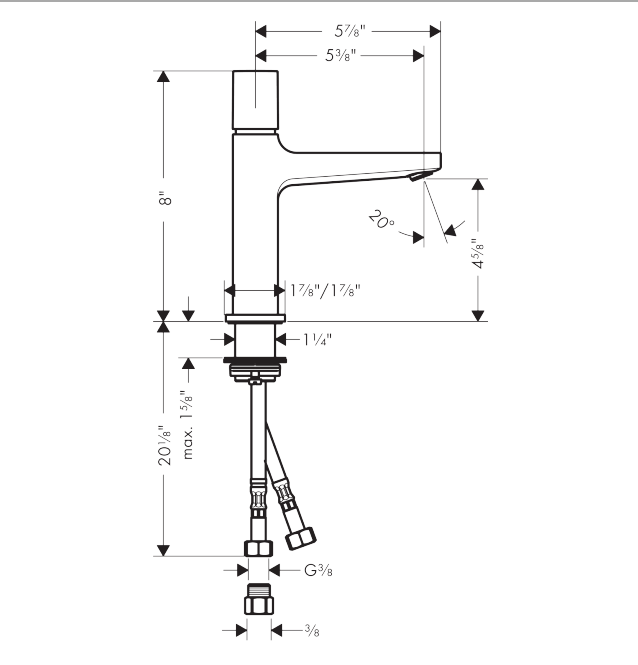

Metropol
Single-Hole Faucet 110 Select, 1.2 GPM
 Finishes : **chrome** Part no. : **32571001**

Description

Features

- Aerated spray
- Flow: 1.2 GPM (4.5 L/Min)
- Select cartridge for easy, intuitive operation: Push handle to turn water on and off, and turn to adjust temperature

Item details

List Price \$ 402.00

Technology

Compliance

Product image

Scale drawing

Metropol
Single-Hole Faucet 110 Select, 1.2 GPM
 Finishes : **chrome** Part no. : **32571001**

Exploded drawing

Year of production: >01/18

Metropol
Single-Hole Faucet 110 Select, 1.2 GPM
 Finishes : **chrome** Part no. : **32571001**

Spare parts list

Year of production: >01/18

Pos.	Description	Part no.	Price	PU
1	handle	93070000	-	1
2	adapter for handle	92526000	-	1
3	nut	92528000	-	1
4	O-ring 27x1,5	92527000	-	1
5	cartridge, assy	92529000	-	1
6	adapter for cartridge	98866000	-	1
7	O-ring 23x2	98398000	-	1
8	aerator M24x1 (4,5 l/min)	93202000	-	1
9	service tool	95661000	-	1
10	escutcheon	93048000	-	1
11	flat seal	98749000	-	1
12	fixing set (Ø 32)	13961000	-	1
13	lever collar	97548000	-	1
14	connection hose 600 mm M8x0,75 G3/8	92629000	-	1
15	O-ring 7x1,5	98422000	-	1
16	non return valve DW 10	96456000	-	1
17	filter	92532000	-	1
18	sealing set	92533000	-	1
a	adapter for connection hose	88802000	-	1