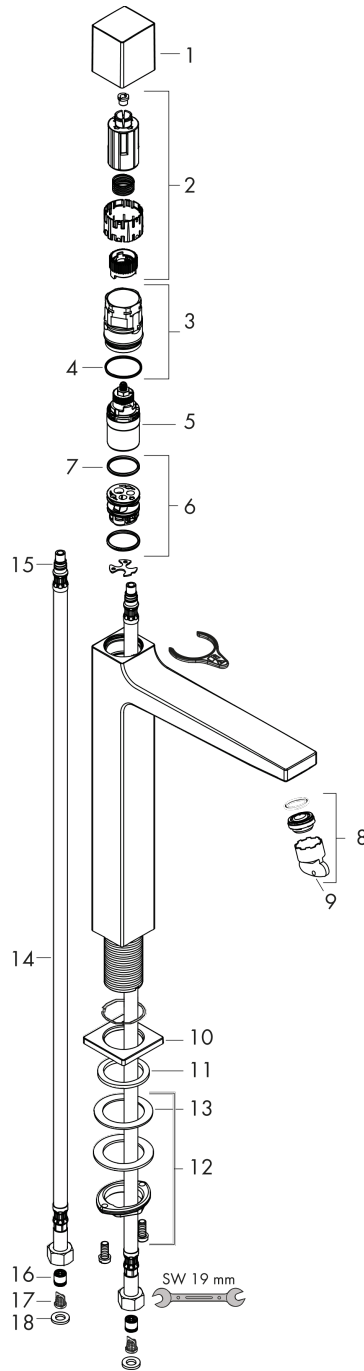

Metropol
Single-Hole Faucet 110 Select, 1.2 GPM
 Finishes : **chrome** Part no. : **32571001**

Description

Features

- Aerated spray
- Flow: 1.2 GPM (4.5 L/Min)
- Select cartridge for easy, intuitive operation: Push handle to turn water on and off, and turn to adjust temperature

Item details

List Price \$ 402.00

Technology

Compliance

Product image

Scale drawing

Metropol
Single-Hole Faucet 110 Select, 1.2 GPM
 Finishes : **chrome** Part no. : **32571001**

Exploded drawing

Year of production: >01/18

Metropol
Single-Hole Faucet 110 Select, 1.2 GPM
 Finishes : **chrome** Part no. : **32571001**

Spare parts list

Year of production: >01/18

Pos.	Description	Part no.	Price	PU
1	handle	93070000	-	1
2	adapter for handle	92526000	-	1
3	nut	92528000	-	1
4	O-ring 27x1,5	92527000	-	1
5	cartridge, assy	92529000	-	1
6	adapter for cartridge	98866000	-	1
7	O-ring 23x2	98398000	-	1
8	aerator M24x1 (4,5 l/min)	93202000	-	1
9	service tool	95661000	-	1
10	escutcheon	93048000	-	1
11	flat seal	98749000	-	1
12	fixing set (Ø 32)	13961000	-	1
13	lever collar	97548000	-	1
14	connection hose 600 mm M8x0,75 G3/8	92629000	-	1
15	O-ring 7x1,5	98422000	-	1
16	non return valve DW 10	96456000	-	1
17	filter	92532000	-	1
18	sealing set	92533000	-	1
a	adapter for connection hose	88802000	-	1