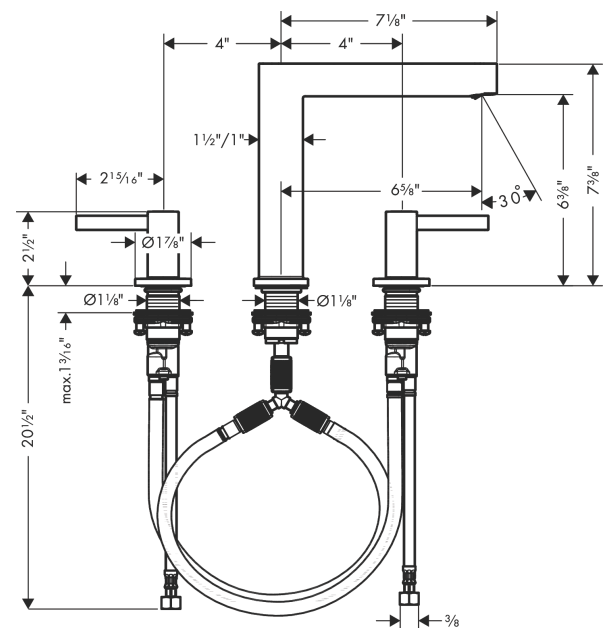

Finoris
Widespread Faucet 160 with Pop-Up Drain, 1.2 GPM
 Finishes : **chrome** Part no. : **76034001**

Description

Features

- Spray modes: Laminar spray
- Flow: 1.2 GPM (4.5 L/Min)
- 90° ceramic valves
- Does not include: Pop-up assembly

Item details

List Price \$ 610.00

Technology

Design awards

Compliance

Product image

Scale drawing

Finoris
Widespread Faucet 160 with Pop-Up Drain, 1.2 GPM
 Finishes : **chrome** Part no. : **76034001**

Exploded drawing

Year of production: >11/21

Finoris

Widespread Faucet 160 with Pop-Up Drain, 1.2 GPM

Finishes : **chrome** Part no. : **76034001**

Spare parts list

Year of production: >11/21

| Pos. | Description | Part no. | Price | PU |
|------|-----------------------------------|----------|-------|----|
| 1 | spout cpl. | 93972000 | - | 1 |
| 2 | spray former | 93973000 | - | 1 |
| 3 | null | 92913000 | - | 1 |
| 4 | flat seal | 98749000 | - | 1 |
| 5 | O-ring 26x4 | 92191000 | - | 1 |
| 6 | null | 92909000 | - | 1 |
| 7 | lever collar | 97548000 | - | 1 |
| 8 | hose connection angel | 92905000 | - | 1 |
| 9 | handle for hot water | 93969000 | - | 1 |
| 10 | handle for cold water | 93970000 | - | 1 |
| 11 | O-Ring 14x1,5 | 98201000 | - | 1 |
| 12 | escutcheon for handle | 92956000 | - | 1 |
| 13 | O-ring 26x2,5 | 98216000 | - | 1 |
| 14 | handle fixing set | 98932000 | - | 1 |
| 15 | shut off unit right closing | 98817000 | - | 1 |
| 16 | shut off unit left closing | 95366000 | - | 1 |
| 17 | null | 92907000 | - | 1 |
| 18 | null | 92914000 | - | 1 |
| 19 | O-ring 8x1,75 | 97827000 | - | 1 |
| 20 | connection hose 18½" M8x0,75 3/8" | 96321001 | - | 1 |
| 21 | O-ring 7x1,5 | 98422000 | - | 1 |