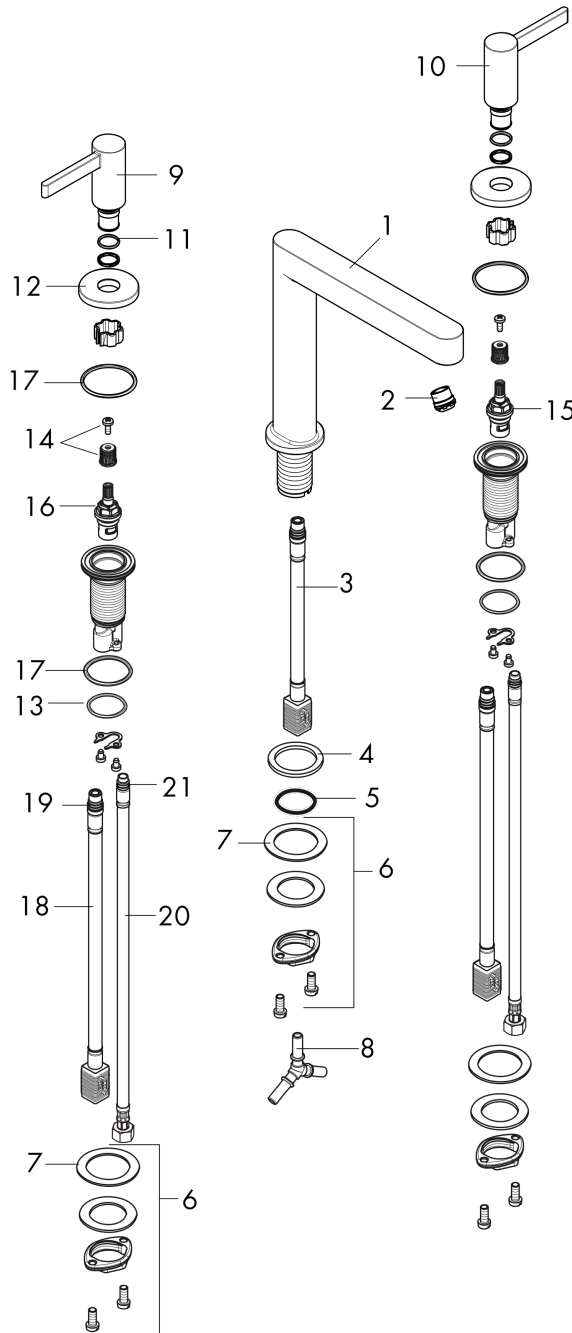

Finoris
Widespread Faucet 160 with Pop-Up Drain, 1.2 GPM
 Finishes : **chrome** Part no. : **76034001**

Description

Features

- Spray modes: Laminar spray
- Flow: 1.2 GPM (4.5 L/Min)
- 90° ceramic valves
- Does not include: Pop-up assembly

Item details

List Price \$ 610.00

Technology

Design awards

Compliance

Product image

Scale drawing

Finoris
Widespread Faucet 160 with Pop-Up Drain, 1.2 GPM
 Finishes : **chrome** Part no. : **76034001**

Exploded drawing

Year of production: >11/21

Finoris

Widespread Faucet 160 with Pop-Up Drain, 1.2 GPM

Finishes : **chrome** Part no. : **76034001**

Spare parts list

Year of production: >11/21

| Pos. | Description | Part no. | Price | PU |
|------|-----------------------------------|----------|-------|----|
| 1 | spout cpl. | 93972000 | - | 1 |
| 2 | spray former | 93973000 | - | 1 |
| 3 | null | 92913000 | - | 1 |
| 4 | flat seal | 98749000 | - | 1 |
| 5 | O-ring 26x4 | 92191000 | - | 1 |
| 6 | null | 92909000 | - | 1 |
| 7 | lever collar | 97548000 | - | 1 |
| 8 | hose connection angel | 92905000 | - | 1 |
| 9 | handle for hot water | 93969000 | - | 1 |
| 10 | handle for cold water | 93970000 | - | 1 |
| 11 | O-Ring 14x1,5 | 98201000 | - | 1 |
| 12 | escutcheon for handle | 92956000 | - | 1 |
| 13 | O-ring 26x2,5 | 98216000 | - | 1 |
| 14 | handle fixing set | 98932000 | - | 1 |
| 15 | shut off unit right closing | 98817000 | - | 1 |
| 16 | shut off unit left closing | 95366000 | - | 1 |
| 17 | null | 92907000 | - | 1 |
| 18 | null | 92914000 | - | 1 |
| 19 | O-ring 8x1,75 | 97827000 | - | 1 |
| 20 | connection hose 18½" M8x0,75 3/8" | 96321001 | - | 1 |
| 21 | O-ring 7x1,5 | 98422000 | - | 1 |