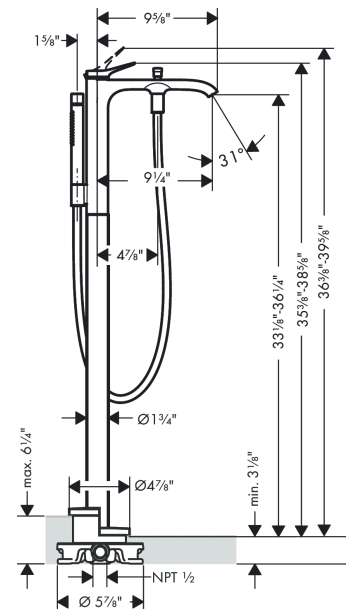

Finoris
Freestanding Tub Filler Trim with 1.75 GPM Handshower
 Finishes : **matte white** Part no. : **76445701**

Description

Features

- Consists of: Freestanding tub filler trim, Baton handshower, Handshower hose, Handshower holder
- spray type mixer: Aerated spray
- spray type hand shower: Rain, Mono
- flow rate of hand shower at 3 bar: 1.75 GPM (6.6 L/Min)
- Ceramic cartridge
- diverter with automatic resetting
- Integrated double backflow prevention

Item details

List Price \$ 3,696.00

Technology

Design awards

reddot winner 2021

Compliance

Product image

Scale drawing

Finoris
Freestanding Tub Filler Trim with 1.75 GPM Handshower
 Finishes : **matte white** Part no. : **76445701**

Exploded drawing

Year of production: >11/21

Finoris
Freestanding Tub Filler Trim with 1.75 GPM Handshower
 Finishes : **matte white** Part no. : **76445701**

Spare parts list

Year of production: >11/21

Pos.	Description	Part no.	Price	PU
1	handle	93993700	-	1
2	hollow set screw M5x5	98446000	-	1
3	screw cover	93735700	-	1
4	escutcheon	94027700	-	1
5	O-ring 33x2	98154000	-	1
6	nut	93995000	-	1
7	O-ring 35x2	92604000	-	1
8	cartridge, assy	93895000	-	1
9	seal	95008000	-	1
10	diverter knob	97981700	-	1
11	sleeve	97979700	-	1
12	selector	97978000	-	1
13	non return valve	97980000	-	1
14	shower hose 1,25 m	28282700	-	1
15	seal	98058000	-	1
16	aerator M24x1 (38 l/min)	93965000	-	1
17	service tool	93750000	-	1
18	shower holder, assy	96295700	-	1
20	filter packing	94246000	-	1
21	hexagon socket screw M10x35	97670000	-	1
22	O-ring 44x2,5	98162000	-	1
23	O-ring 29x3	98371000	-	1
24	O-ring 7x2	98419000	-	1
25	extension set 60 mm	93882000	-	1