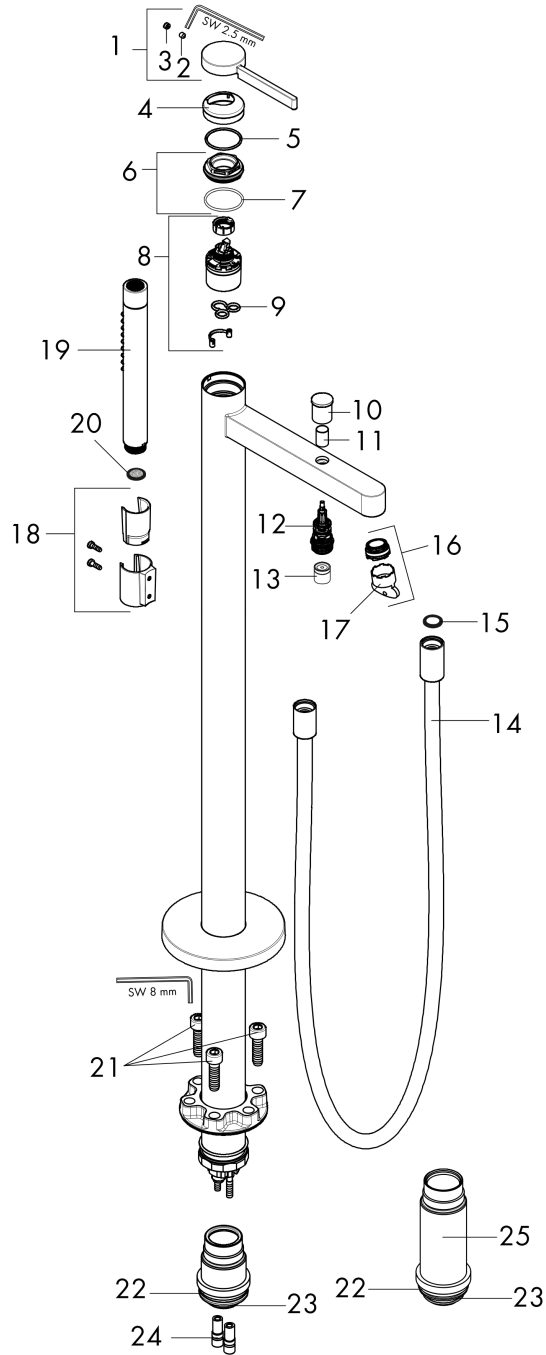

Finoris
Freestanding Tub Filler Trim with 1.75 GPM Handshower
 Finishes : **matte white** Part no. : **76445701**

Description

Features

- Consists of: Freestanding tub filler trim, Baton handshower, Handshower hose, Handshower holder
- spray type mixer: Aerated spray
- spray type hand shower: Rain, Mono
- flow rate of hand shower at 3 bar: 1.75 GPM (6.6 L/Min)
- Ceramic cartridge
- diverter with automatic resetting
- Integrated double backflow prevention

Item details

List Price \$ 3,696.00

Technology

Design awards

reddot winner 2021

Compliance

Product image

Scale drawing

Finoris
Freestanding Tub Filler Trim with 1.75 GPM Handshower
 Finishes : **matte white** Part no. : **76445701**

Exploded drawing

Year of production: >11/21

Finoris
Freestanding Tub Filler Trim with 1.75 GPM Handshower
 Finishes : **matte white** Part no. : **76445701**

Spare parts list

Year of production: >11/21

Pos.	Description	Part no.	Price	PU
1	handle	93993700	-	1
2	hollow set screw M5x5	98446000	-	1
3	screw cover	93735700	-	1
4	escutcheon	94027700	-	1
5	O-ring 33x2	98154000	-	1
6	nut	93995000	-	1
7	O-ring 35x2	92604000	-	1
8	cartridge, assy	93895000	-	1
9	seal	95008000	-	1
10	diverter knob	97981700	-	1
11	sleeve	97979700	-	1
12	selector	97978000	-	1
13	non return valve	97980000	-	1
14	shower hose 1,25 m	28282700	-	1
15	seal	98058000	-	1
16	aerator M24x1 (38 l/min)	93965000	-	1
17	service tool	93750000	-	1
18	shower holder, assy	96295700	-	1
20	filter packing	94246000	-	1
21	hexagon socket screw M10x35	97670000	-	1
22	O-ring 44x2,5	98162000	-	1
23	O-ring 29x3	98371000	-	1
24	O-ring 7x2	98419000	-	1
25	extension set 60 mm	93882000	-	1