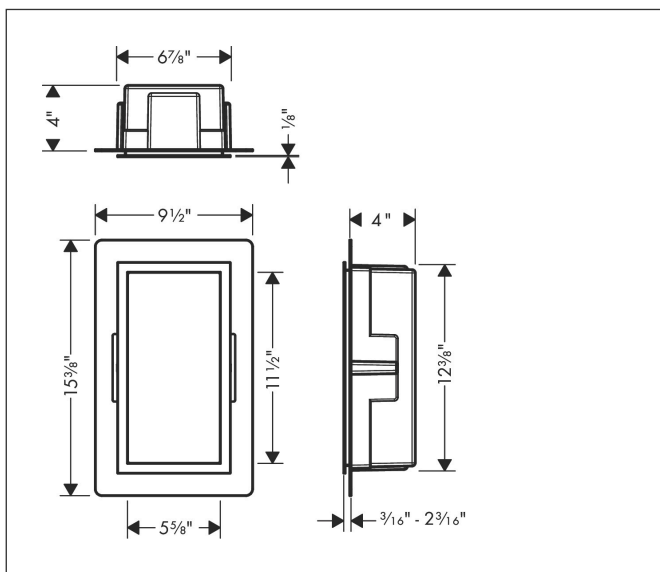

Brand hansgrohe
Art. Name **XtraStoris Individual** Wall niche Matte Black with design frame 12"x 6"x 4"
Art. Nr. 56095140
Surface brushed bronze
Pos. 1

Product Picture

Features

- Consists of: wall niche with design frame, sealing set
- Body colour: matte black
- Installation depth: 100 mm
- Where to use: new construction, renovation
- Easy to clean surface
- Suitable for use in wet areas
- Wall type: solid wall construction, drywall construction
- Material sealing set: Polystyrene (PS)
- Material wall niche: Stainless Steel 304 (1.4301)
- With 2 mm thick design frame
- Dimensions wall niche: 300 x 150 x 100 mm (HxWxD)
- Required dimensions for sealing set: 313 x 175 x 100 mm (HxWxD)

Drawing

Technology