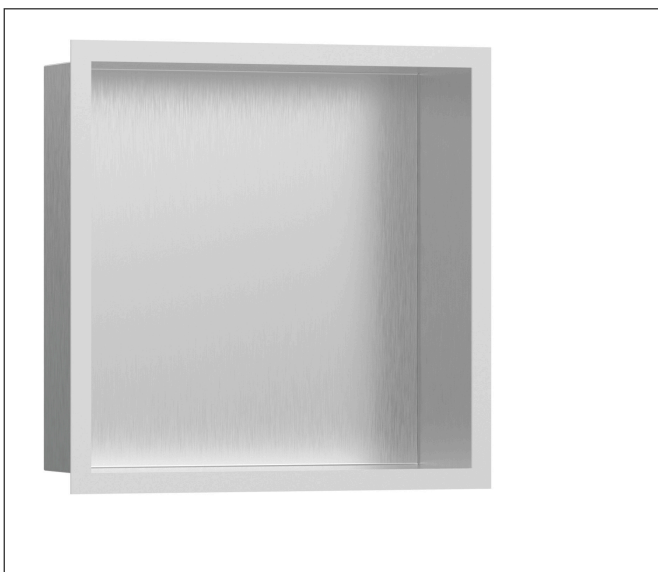

Brand hansgrohe
 Art. Name **XtraStoris Individual** Wall niche Brushed Stainless Steel with design frame 12"x 12"x 4"
 Art. Nr. 56097700
 Surface matte white
 Pos. 1

Product Picture

Features

- Consists of: wall niche with design frame, sealing set
- Body colour: Brushed Stainless Steel
- Installation depth: 100 mm
- Where to use: new construction, renovation
- Easy to clean surface
- Suitable for use in wet areas
- Wall type: solid wall construction, drywall construction
- Material sealing set: Polystyrene (PS)
- Material wall niche: Stainless Steel 304 (1.4301)
- With 2 mm thick design frame
- Dimensions wall niche: 300 x 300 x 100 mm (HxWxD)
- Required dimensions for sealing set: 313 x 325 x 100 mm (HxWxD)