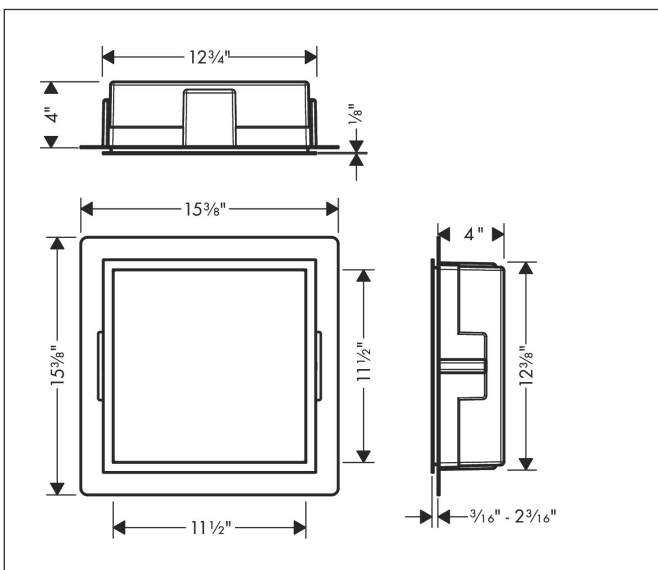

Brand hansgrohe
 Art. Name **XtraStoris Individual** Wall niche Brushed Stainless Steel with design frame 12"x 12"x 4"
 Art. Nr. 56097700
 Surface matte white
 Pos. 1

Product Picture

Features

- Consists of: wall niche with design frame, sealing set
- Body colour: Brushed Stainless Steel
- Installation depth: 100 mm
- Where to use: new construction, renovation
- Easy to clean surface
- Suitable for use in wet areas
- Wall type: solid wall construction, drywall construction
- Material sealing set: Polystyrene (PS)
- Material wall niche: Stainless Steel 304 (1.4301)
- With 2 mm thick design frame
- Dimensions wall niche: 300 x 300 x 100 mm (HxWxD)
- Required dimensions for sealing set: 313 x 325 x 100 mm (HxWxD)

Drawing

Technology