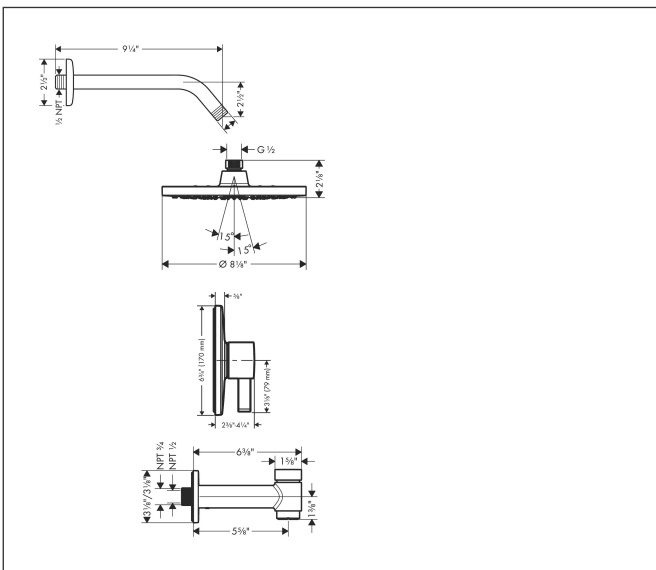

Drawing

Technology

Spray Types