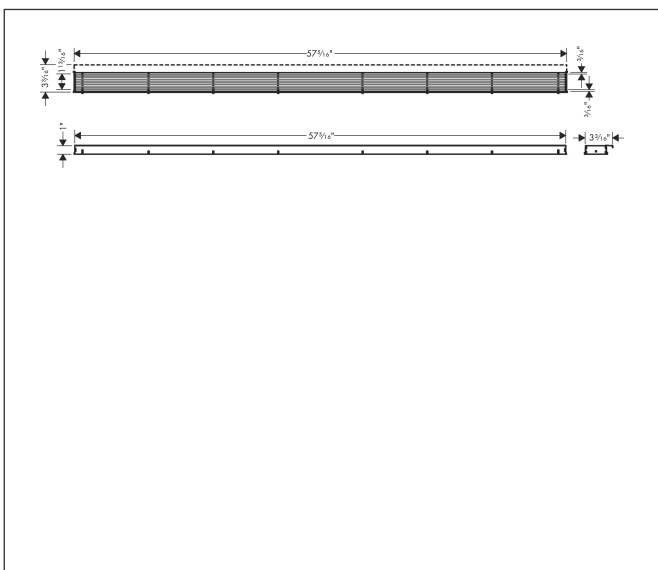

Brand	hansgrohe
Art. Name	<b>RainDrain Match Boardwalk</b> Trim 59 1/8" with Height Adjustable Frame
Art. Nr.	56128801
Surface	Brushed Stainless Steel
Pos.	1

## Product Picture

## Drawing

## Features

- Consists of: design trim, height adjustable frame, wall installation flange
- Mounting type: wall-mounted, free in the floor
- Easy to clean surface
- Easy adjustment to tile thickness with height adjustable frame (7 - 18 mm)
- Tile thickness: up to 18 mm
- Suitable for any type of tile
- Up to 60 l/min drainage capacity
- Where to use: new construction, renovation
- Grate removal tool allows easy removal of the trim
- Wall mounting possible
- tile inlay depth: 12 mm
- Grate material: Stainless Steel 304 (1.4301)
- Suitable for primary and secondary drainage
- Frame width: 62 mm