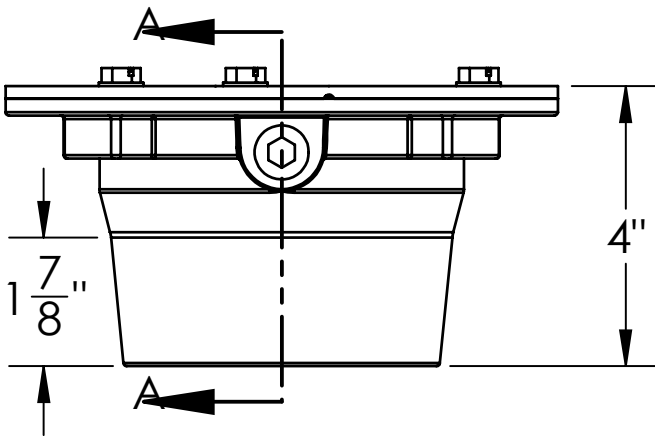

# CDIC 43 Specifications ID Infinity Drain

## CDIC 43:

- Cast Iron Clamp Down Drain Body Assembly
- 4" IPS Throat
- 3" Inside Caulk Outlet
- Compatible with traditional waterproofing membranes

SECTION A-A

**Infinity Drain**  
 145 Dixon Avenue  
 Amityville, NY 11701  
 Phone: 516.767.6786  
 Fax: 516.740.3066  
 www.infinitydrain.com