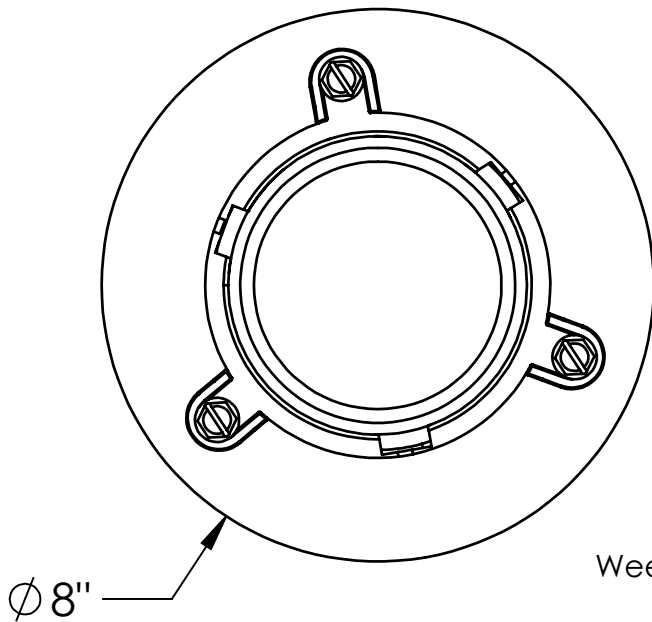

# CDIC 43 Specifications ID Infinity Drain

## CDIC 43:

- Cast Iron Clamp Down Drain Body Assembly
- 4" IPS Throat
- 3" Inside Caulk Outlet
- Compatible with traditional waterproofing membranes

SECTION A-A

**Infinity Drain**  
 145 Dixon Avenue  
 Amityville, NY 11701  
 Phone: 516.767.6786  
 Fax: 516.740.3066  
 www.infinitydrain.com