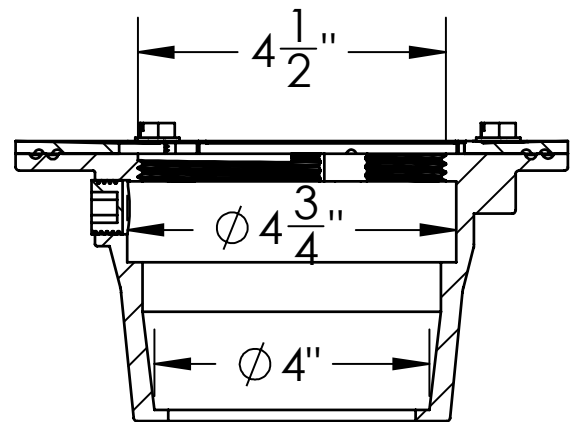

# CDIC 43 Specifications ID Infinity Drain

## CDIC 43:

- Cast Iron Clamp Down Drain Body Assembly
- 4" IPS Throat
- 3" Inside Caulk Outlet
- Compatible with traditional waterproofing membranes

SECTION A-A

**Infinity Drain**  
 145 Dixon Avenue  
 Amityville, NY 11701  
 Phone: 516.767.6786  
 Fax: 516.740.3066  
 www.infinitydrain.com