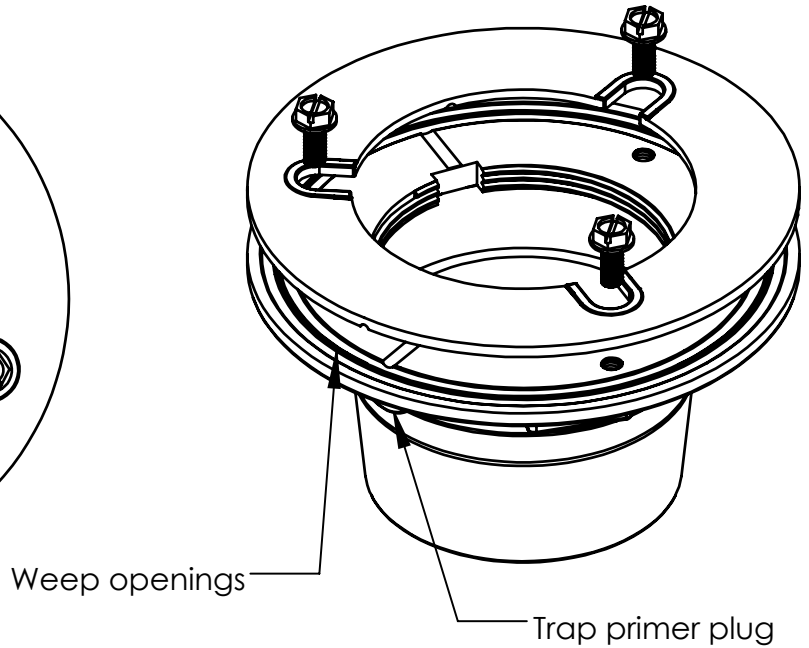

# CDIC 43 Specifications ID Infinity Drain

## CDIC 43:

- Cast Iron Clamp Down Drain Body Assembly
- 4" IPS Throat
- 3" Inside Caulk Outlet
- Compatible with traditional waterproofing membranes

SECTION A-A

**Infinity Drain**  
 145 Dixon Avenue  
 Amityville, NY 11701  
 Phone: 516.767.6786  
 Fax: 516.740.3066  
 www.infinitydrain.com