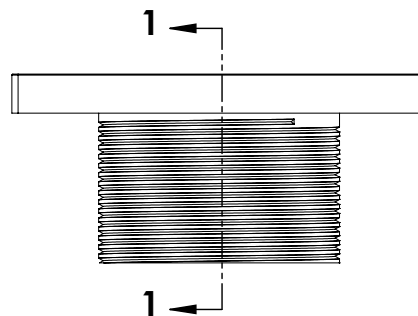

Infinity Drain
145 Dixon Avenue
Amityville, NY 11701
Phone: 516.767.6786
Fax: 516.740.3066
www.infinitydrain.com

NOTE: Installer must verify all rough-in dimensions prior to installation and consult local and national codes. Conformity and compliance to local and national codes are the responsibility of the installer.