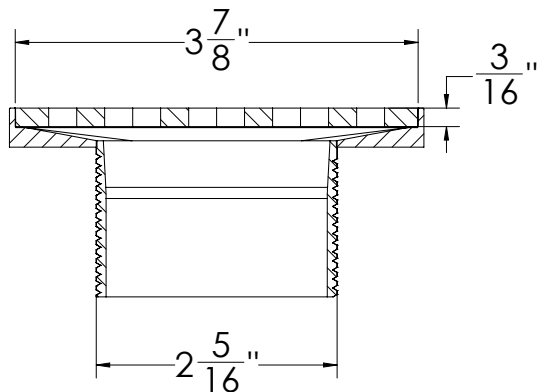

Finishes:

- Satin Stainless
- Polished Stainless
- Oil Rubbed Bronze
- Satin Bronze
- Matte Black