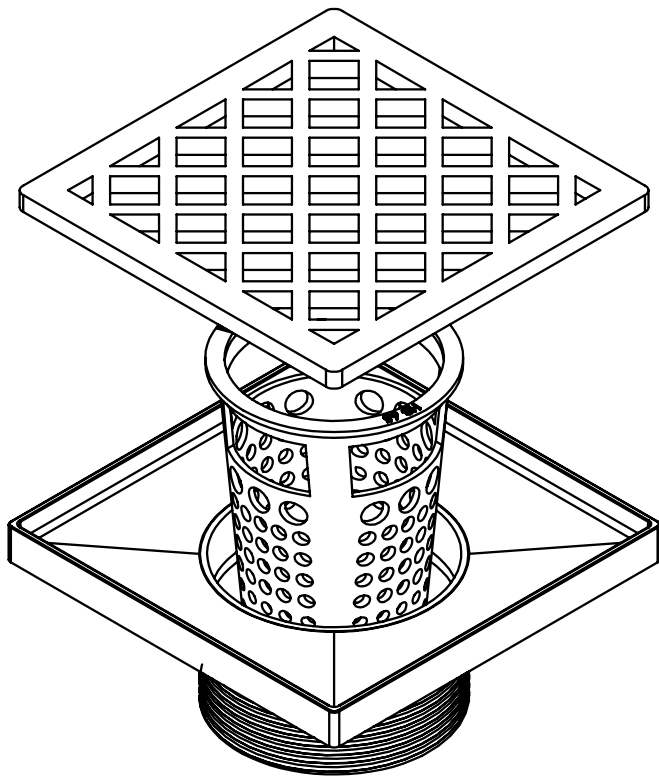

# X 4 Specification

## X 4:

- 4" x 4" 304L stainless steel strainer assembly with 2" throat

## Kit includes:

- 1 - XS 4 - 4" x 4" Stainless steel decorative plate
- 1 - T 42 - Stainless steel 2" throat with mud guard
- 1 - HMK - C2-D Hair maintenance kit:
  - 1 - HB 65 Hair basket
  - 1 - DKEY Lift out key