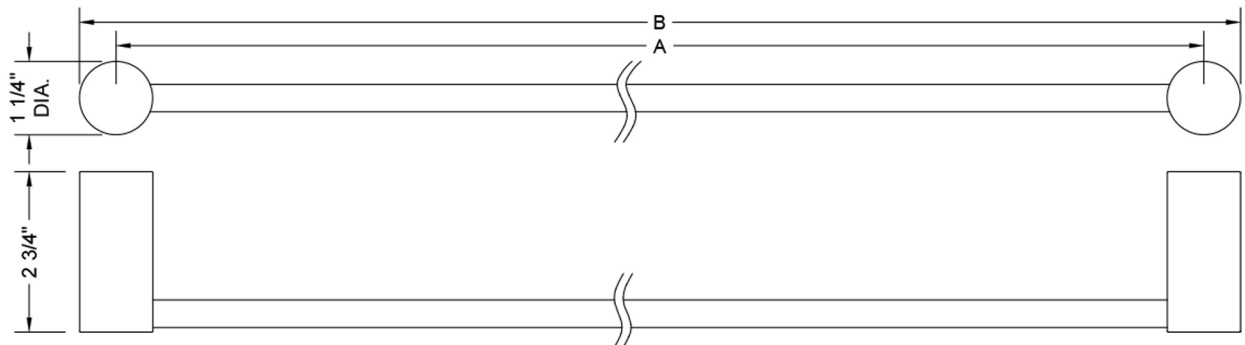

Contempo II 18" Towel Bar
Model #: 3501-TB-18-

FEATURES:

- All brass 18" towel bar
- Universal mounting hardware included
- 2 3/4" projection
- Custom lengths available. Contact JACLO for pricing and availability.
- Able to be cut in the field

SPECIFICATION DRAWING:

CONTEMPO II JACLO TOWEL BARS			
PART. #	DESCRIPTION	A	B
3501-TB-18-	18" ALL BRASS TOWEL BAR	18"	19 1/4"
3501-TB-24-	24" ALL BRASS TOWEL BAR	23 3/16"	24 7/16"