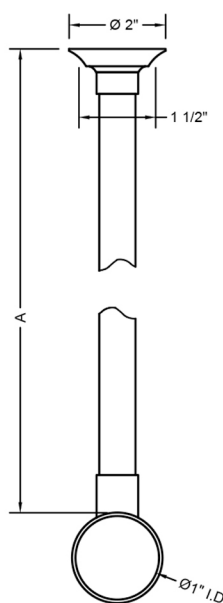

18" Ceiling Support Rod

Model #: 4018-

FEATURES:

- Shower bar ceiling support
- For use with 7982- "L" bar
- Fully plated
- Can be used as support for long showerarms
- Custom lengths available up to 36" –contact JACLO

AVAILABLE FINISHES:

| | | |
|-------------------------|---------------------|-----------------------|
| Polished Chrome (PCH) | Satin Chrome (SC) | Bronze Umber (BU) |
| Satin Nickel (SN) | Pewter (PEW) | Caramel Bronze (CB) |
| Polished Nickel (PN) | Antique Brass (AB) | Antique Copper (ACU) |
| Oil-Rubbed Bronze (ORB) | Polished Brass (PB) | Polished Copper (PCU) |
| Vintage Bronze (VB) | Satin Brass (SB) | Rose Gold (RG) |
| Matte Black (MBK) | Satin Gold (SG) | Polished Gold (PG) |
| Black Nickel (BKN) | Bombay Gold (BG) | Jewelers Gold (JG) |
| Europa Bronze (EB) | White (WH) | Sedona Beige (SDB) |
| Tristan Brass (TB) | Satin Cooper (SCU) | |

SPECIFICATION DRAWING:

| CEILING SUPPORT ROD | | |
|---------------------|----------------------------|-----|
| PART. # | DESCRIPTION | A |
| 4012 | SHOWER BAR CEILING SUPPORT | 12" |
| 4018 | SHOWER BAR CEILING SUPPORT | 18" |
| 4024- | SHOWER BAR CEILING SUPPORT | 24" |
| 4030- | SHOWER BAR CEILING SUPPORT | 30" |
| 4036- | SHOWER BAR CEILING SUPPORT | 36" |