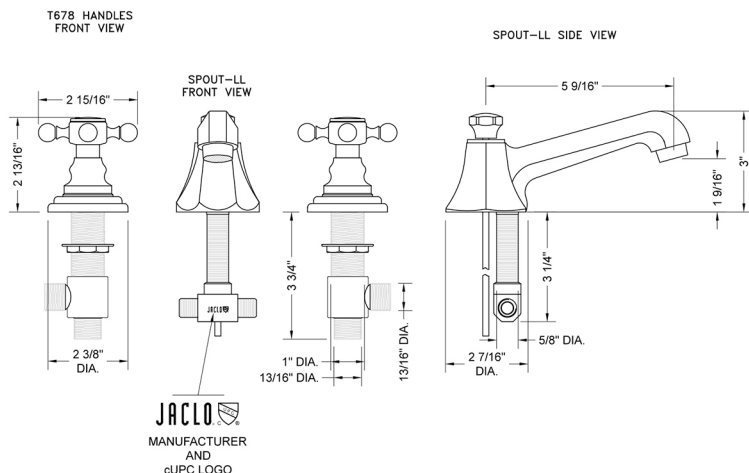

SPECIFICATION DRAWING: