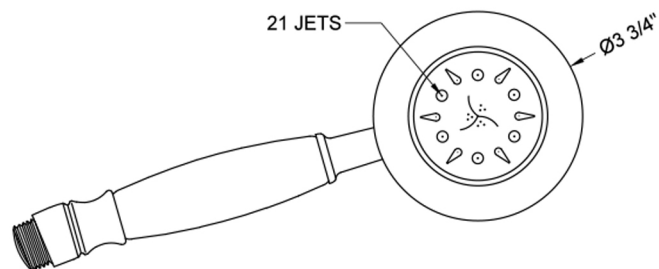

Dania Handshower - 1.75 GPM

Model #: B288-1.75-

FEATURES:

- All brass construction
- 5 function handshower
- 1/2" IPS male threads
- Ergonomically well balanced for comfortable grip

AVAILABLE FINISHES:

| | | |
|-------------------------|---------------------|-----------------------|
| Polished Chrome (PCH) | Satin Chrome (SC) | Bronze Umber (BU) |
| Satin Nickel (SN) | Pewter (PEW) | Caramel Bronze (CB) |
| Polished Nickel (PN) | Antique Brass (AB) | Antique Copper (ACU) |
| Oil-Rubbed Bronze (ORB) | Polished Brass (PB) | Polished Copper (PCU) |
| Vintage Bronze (VB) | Satin Brass (SB) | Matte Black (MBK) |
| Satin Gold (SG) | Polished Gold (PG) | Black Nickel (BKN) |
| Satin Cooper (SCU) | | |

SPECIFICATION DRAWING:

SPRAY PATTERNS: