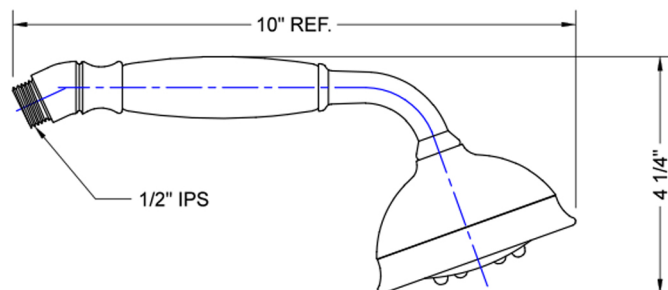

Dania Handshower - 1.75 GPM

Model #: B288-1.75-

FEATURES:

- All brass construction
- 5 function handshower
- 1/2" IPS male threads
- Ergonomically well balanced for comfortable grip

AVAILABLE FINISHES:

| | | |
|-------------------------|---------------------|-----------------------|
| Polished Chrome (PCH) | Satin Chrome (SC) | Bronze Umber (BU) |
| Satin Nickel (SN) | Pewter (PEW) | Caramel Bronze (CB) |
| Polished Nickel (PN) | Antique Brass (AB) | Antique Copper (ACU) |
| Oil-Rubbed Bronze (ORB) | Polished Brass (PB) | Polished Copper (PCU) |
| Vintage Bronze (VB) | Satin Brass (SB) | Matte Black (MBK) |
| Satin Gold (SG) | Polished Gold (PG) | Black Nickel (BKN) |
| Satin Cooper (SCU) | | |

SPECIFICATION DRAWING:

SPRAY PATTERNS: