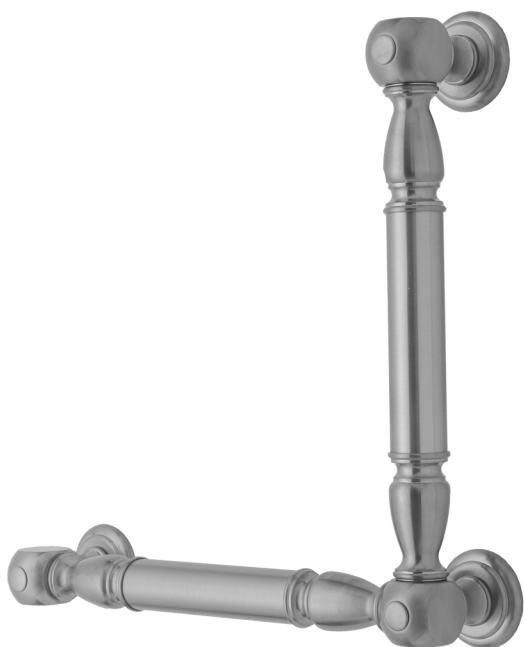

## G20 16H x 32W 90° Left Hand Grab Bar

Model #: **G20-16H-32W-LH-**

### FEATURES:

- ADA compliant when properly installed
- All brass construction, fully polished & plated
- All grab bars can be custom sized. Contact JACLO for pricing & availability
- Optional handshower sliders and toilet paper/wash cloth holders can be added only upon initial order
- Grab bars over 32" REQUIRE a middle post

### SPECIFICATION DRAWING:

BRASS LUXURY GRAB BAR			
PART. #	DESCRIPTION	A H	B W
G20-12H-12W	CENTER TO CENTER	12"	12"
G20-12H-16W	CENTER TO CENTER	12"	16"
G20-12H-24W	CENTER TO CENTER	12"	24"
G20-12H-32W	CENTER TO CENTER	12"	32"
G20-16H-12W	CENTER TO CENTER	16"	12"
G20-16H-16W	CENTER TO CENTER	16"	16"
G20-16H-24W	CENTER TO CENTER	16"	24"
G20-16H-32W	CENTER TO CENTER	16"	32"
G20-24H-12W	CENTER TO CENTER	24"	12"
G20-24H-16W	CENTER TO CENTER	24"	16"
G20-24H-24W	CENTER TO CENTER	24"	24"
G20-24H-32W	CENTER TO CENTER	24"	32"
G20-32H-12W	CENTER TO CENTER	32"	12"
G20-32H-16W	CENTER TO CENTER	32"	16"
G20-32H-24W	CENTER TO CENTER	32"	24"
G20-32H-32W	CENTER TO CENTER	32"	32"