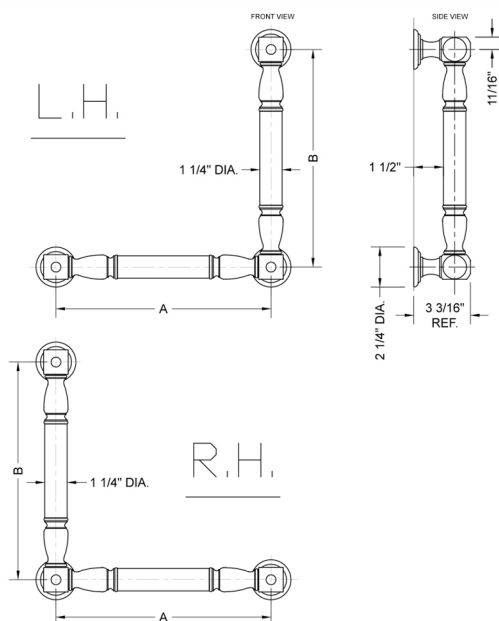

## G20 16H x 32W 90° Left Hand Grab Bar

Model #: **G20-16H-32W-LH-**

### FEATURES:

- ADA compliant when properly installed
- All brass construction, fully polished & plated
- All grab bars can be custom sized. Contact JACLO for pricing & availability
- Optional handshower sliders and toilet paper/wash cloth holders can be added only upon initial order
- Grab bars over 32" REQUIRE a middle post

### SPECIFICATION DRAWING:

BRASS LUXURY GRAB BAR			
PART. #	DESCRIPTION	A H	B W
G20-12H-12W	CENTER TO CENTER	12"	12"
G20-12H-16W	CENTER TO CENTER	12"	16"
G20-12H-24W	CENTER TO CENTER	12"	24"
G20-12H-32W	CENTER TO CENTER	12"	32"
G20-16H-12W	CENTER TO CENTER	16"	12"
G20-16H-16W	CENTER TO CENTER	16"	16"
G20-16H-24W	CENTER TO CENTER	16"	24"
G20-16H-32W	CENTER TO CENTER	16"	32"
G20-24H-12W	CENTER TO CENTER	24"	12"
G20-24H-16W	CENTER TO CENTER	24"	16"
G20-24H-24W	CENTER TO CENTER	24"	24"
G20-24H-32W	CENTER TO CENTER	24"	32"
G20-32H-12W	CENTER TO CENTER	32"	12"
G20-32H-16W	CENTER TO CENTER	32"	16"
G20-32H-24W	CENTER TO CENTER	32"	24"
G20-32H-32W	CENTER TO CENTER	32"	32"