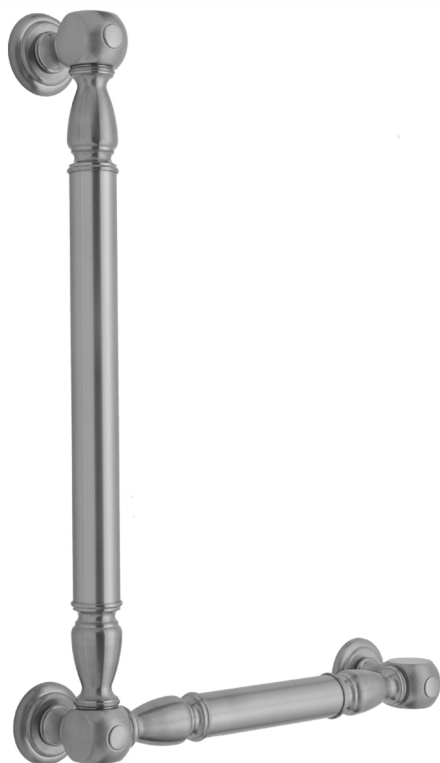

## G20 32H x 24W 90° Right Hand Grab Bar

Model #: **G20-32H-24W-RH-**

### FEATURES:

- ADA compliant when properly installed
- All brass construction, fully polished & plated
- All grab bars can be custom sized. Contact JACLO for pricing & availability
- Optional handshower sliders and toilet paper/wash cloth holders can be added only upon initial order
- Grab bars over 32" REQUIRE a middle post

### AVAILABLE FINISHES:

Polished Chrome (PCH)	Satin Chrome (SC)	Bronze Umber (BU)
Satin Nickel (SN)	Pewter (PEW)	Caramel Bronze (CB)
Polished Nickel (PN)	Antique Brass (AB)	Antique Copper (ACU)
Oil-Rubbed Bronze (ORB)	Polished Brass (PB)	Polished Copper (PCU)
Vintage Bronze (VB)	Satin Brass (SB)	Rose Gold (RG)
Matte Black (MBK)	Satin Gold (SG)	Polished Gold (PG)
Black Nickel (BKN)	Bombay Gold (BG)	Jewelers Gold (JG)
Europa Bronze (EB)	White (WH)	Sedona Beige (SDB)
Tristan Brass (TB)	Unlacquered Brass (ULB)	Satin Cooper (SCU)

### SPECIFICATION DRAWING:

BRASS LUXURY GRAB BAR			
PART. #	DESCRIPTION	A H	B W
G20-12H-12W	CENTER TO CENTER	12"	12"
G20-12H-16W	CENTER TO CENTER	12"	16"
G20-12H-24W	CENTER TO CENTER	12"	24"
G20-12H-32W	CENTER TO CENTER	12"	32"
G20-16H-12W	CENTER TO CENTER	16"	12"
G20-16H-16W	CENTER TO CENTER	16"	16"
G20-16H-24W	CENTER TO CENTER	16"	24"
G20-16H-32W	CENTER TO CENTER	16"	32"
G20-24H-12W	CENTER TO CENTER	24"	12"
G20-24H-16W	CENTER TO CENTER	24"	16"
G20-24H-24W	CENTER TO CENTER	24"	24"
G20-24H-32W	CENTER TO CENTER	24"	32"
G20-32H-12W	CENTER TO CENTER	32"	12"
G20-32H-16W	CENTER TO CENTER	32"	16"
G20-32H-24W	CENTER TO CENTER	32"	24"
G20-32H-32W	CENTER TO CENTER	32"	32"