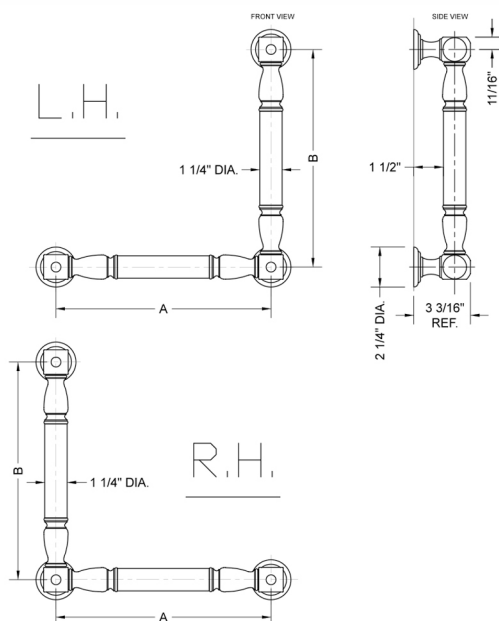

## G20 32H x 24W 90° Right Hand Grab Bar

Model #: **G20-32H-24W-RH-**

### FEATURES:

- ADA compliant when properly installed
- All brass construction, fully polished & plated
- All grab bars can be custom sized. Contact JACLO for pricing & availability
- Optional handshower sliders and toilet paper/wash cloth holders can be added only upon initial order
- Grab bars over 32" REQUIRE a middle post

### SPECIFICATION DRAWING:

BRASS LUXURY GRAB BAR			
PART. #	DESCRIPTION	A H	B W
G20-12H-12W	CENTER TO CENTER	12"	12"
G20-12H-16W	CENTER TO CENTER	12"	16"
G20-12H-24W	CENTER TO CENTER	12"	24"
G20-12H-32W	CENTER TO CENTER	12"	32"
G20-16H-12W	CENTER TO CENTER	16"	12"
G20-16H-16W	CENTER TO CENTER	16"	16"
G20-16H-24W	CENTER TO CENTER	16"	24"
G20-16H-32W	CENTER TO CENTER	16"	32"
G20-24H-12W	CENTER TO CENTER	24"	12"
G20-24H-16W	CENTER TO CENTER	24"	16"
G20-24H-24W	CENTER TO CENTER	24"	24"
G20-24H-32W	CENTER TO CENTER	24"	32"
G20-32H-12W	CENTER TO CENTER	32"	12"
G20-32H-16W	CENTER TO CENTER	32"	16"
G20-32H-24W	CENTER TO CENTER	32"	24"
G20-32H-32W	CENTER TO CENTER	32"	32"