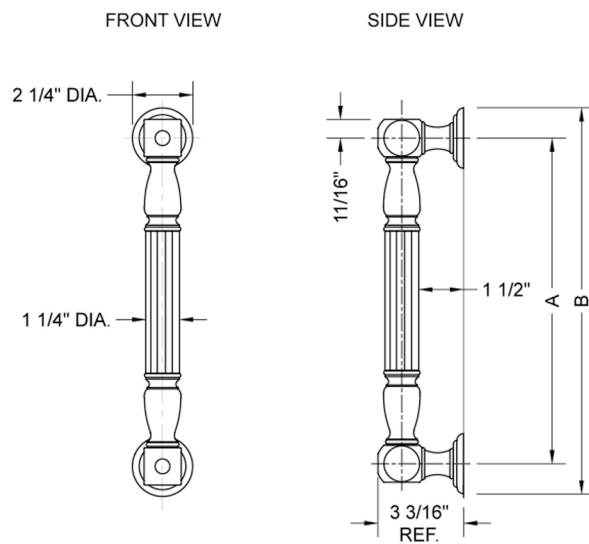

32" G21 Straight Grab Bar

Model #: G21-32-

FEATURES:

- ADA compliant when properly installed
- All brass construction, fully polished & plated
- All grab bars can be custom sized. Contact JACLO for pricing & availability
- Optional handshower sliders and toilet paper/wash cloth holders can be added only upon initial order
- Grab bars over 32" REQUIRE a middle post

SPECIFICATION DRAWING:

BRASS LUXURY GRAB BAR			
PART. #	DESCRIPTION	A	B
G21-12-XX	12" CENTER TO CENTER	12"	14 1/4"
G21-16-XX	16" CENTER TO CENTER	16"	18 1/4"
G21-18-XX	18" CENTER TO CENTER	18"	20 1/4"
G21-24-XX	24" CENTER TO CENTER	24"	26 1/4"
G21-32-XX	32" CENTER TO CENTER	32"	34 1/4"
*NOTE: GRAB BARS OVER 32" REQUIRE A MIDDLE POST			
G21-36-XX	36" CENTER TO CENTER	36"	38 1/4"
G21-42-XX	42" CENTER TO CENTER	42"	44 1/4"
G21-48-XX	48" CENTER TO CENTER	48"	50 1/4"
G21-60-XX	60" CENTER TO CENTER	60"	62 1/4"