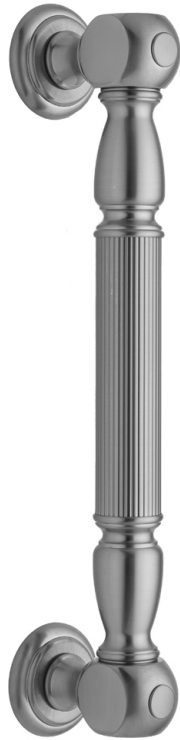

32" G21 Straight Grab Bar

Model #: G21-32-

FEATURES:

- ADA compliant when properly installed
- All brass construction, fully polished & plated
- All grab bars can be custom sized. Contact JACLO for pricing & availability
- Optional handshower sliders and toilet paper/wash cloth holders can be added only upon initial order
- Grab bars over 32" REQUIRE a middle post

AVAILABLE FINISHES:

Polished Chrome (PCH)	Satin Chrome (SC)	Bronze Umber (BU)
Satin Nickel (SN)	Pewter (PEW)	Caramel Bronze (CB)
Polished Nickel (PN)	Antique Brass (AB)	Antique Copper (ACU)
Oil-Rubbed Bronze (ORB)	Polished Brass (PB)	Polished Copper (PCU)
Vintage Bronze (VB)	Satin Brass (SB)	Rose Gold (RG)
Matte Black (MBK)	Satin Gold (SG)	Polished Gold (PG)
Black Nickel (BKN)	Bombay Gold (BG)	Jewelers Gold (JG)
Europa Bronze (EB)	White (WH)	Sedona Beige (SDB)
Tristan Brass (TB)	Unlacquered Brass (ULB)	Satin Cooper (SCU)

SPECIFICATION DRAWING:

BRASS LUXURY GRAB BAR			
PART. #	DESCRIPTION	A	B
G21-12-XX	12" CENTER TO CENTER	12"	14 1/4"
G21-16-XX	16" CENTER TO CENTER	16"	18 1/4"
G21-18-XX	18" CENTER TO CENTER	18"	20 1/4"
G21-24-XX	24" CENTER TO CENTER	24"	26 1/4"
G21-32-XX	32" CENTER TO CENTER	32"	34 1/4"
*NOTE: GRAB BARS OVER 32" REQUIRE A MIDDLE POST			
G21-36-XX	36" CENTER TO CENTER	36"	38 1/4"
G21-42-XX	42" CENTER TO CENTER	42"	44 1/4"
G21-48-XX	48" CENTER TO CENTER	48"	50 1/4"
G21-60-XX	60" CENTER TO CENTER	60"	62 1/4"