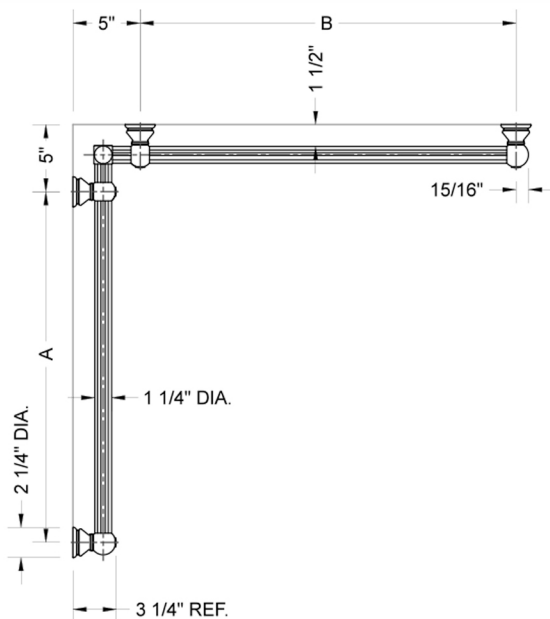

G33 16" x 32" Inside Corner Grab Bar

Model #: G33-16-32-IC-

FEATURES:

- ADA compliant when properly installed
- All brass construction, fully polished & plated
- All grab bars can be custom sized. Contact JACLO for pricing & availability
- Optional handshower sliders and toilet paper/wash cloth holders can be added only upon initial order
- Grab bars over 32" REQUIRE a middle post

SPECIFICATION DRAWING:

BRASS LUXURY GRAB BAR							
PART. #	DESCRIPTION	A	B	PART. #	DESCRIPTION	A	B
G33-12-12-IC	CENTER OF POST	12"	12"	G33-24-36-IC	CENTER OF POST	24"	36"
G33-12-16-IC	CENTER OF POST	12"	16"	G33-24-48-IC	CENTER OF POST	24"	48"
G33-12-24-IC	CENTER OF POST	12"	24"	G33-24-60-IC	CENTER OF POST	24"	60"
G33-12-32-IC	CENTER OF POST	12"	32"				
				G33-32-32-IC	CENTER OF POST	32"	32"
G33-12-36-IC	CENTER OF POST	12"	36"	G33-32-36-IC	CENTER OF POST	32"	36"
G33-12-48-IC	CENTER OF POST	12"	48"	G33-32-48-IC	CENTER OF POST	32"	48"
G33-12-60-IC	CENTER OF POST	12"	60"	G33-32-60-IC	CENTER OF POST	32"	60"
G33-16-16-IC	CENTER OF POST	16"	16"	G33-36-36-IC	CENTER OF POST	36"	36"
G33-16-24-IC	CENTER OF POST	16"	24"	G33-36-48-IC	CENTER OF POST	36"	48"
G33-16-32-IC	CENTER OF POST	16"	32"	G33-36-60-IC	CENTER OF POST	36"	60"
G33-16-36-IC	CENTER OF POST	16"	36"	G33-48-48-IC	CENTER OF POST	48"	48"
G33-16-48-IC	CENTER OF POST	16"	48"	G33-48-60-IC	CENTER OF POST	48"	60"
G33-16-60-IC	CENTER OF POST	16"	60"				
				G33-60-60-IC	CENTER OF POST	60"	60"
G33-24-24-IC	CENTER OF POST	24"	24"				
G33-24-32-IC	CENTER OF POST	24"	32"				