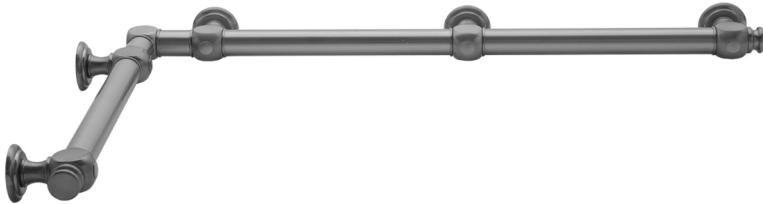

## G60 16" x 48" Inside Corner Grab Bar Model #: G60-16-48-IC-

### FEATURES:

- ADA compliant when properly installed
- All brass construction, fully polished & plated
- All grab bars can be custom sized. Contact JACLO for pricing & availability
- Optional handshower sliders and toilet paper/wash cloth holders can be added only upon initial order
- Grab bars over 32" REQUIRE a middle post