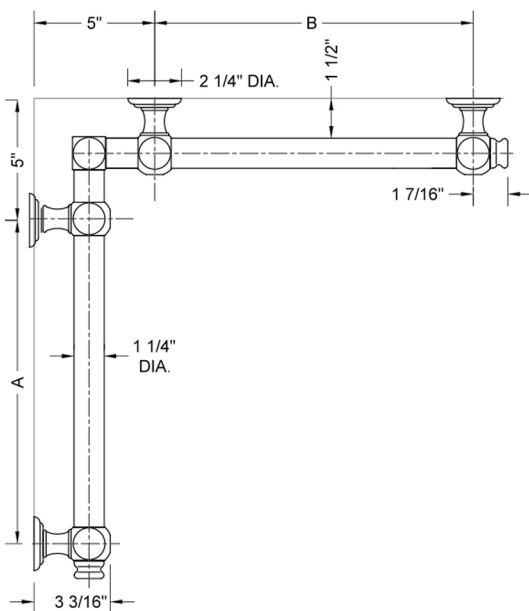

## G60 16" x 48" Inside Corner Grab Bar Model #: G60-16-48-IC-

### FEATURES:

- ADA compliant when properly installed
- All brass construction, fully polished & plated
- All grab bars can be custom sized. Contact JACLO for pricing & availability
- Optional handshower sliders and toilet paper/wash cloth holders can be added only upon initial order
- Grab bars over 32" REQUIRE a middle post

### SPECIFICATION DRAWING:

BRASS LUXURY GRAB BAR							
PART #	DESCRIPTION	A	B	PART #	DESCRIPTION	A	B
G60-12-12-IC	CENTER OF POST	12"	12"	G60-24-36-IC	CENTER OF POST	24"	36"
G60-12-16-IC	CENTER OF POST	12"	16"	G60-24-48-IC	CENTER OF POST	24"	48"
G60-12-24-IC	CENTER OF POST	12"	24"	G60-24-60-IC	CENTER OF POST	24"	60"
G60-12-32-IC	CENTER OF POST	12"	32"				
				G60-32-32-IC	CENTER OF POST	32"	32"
G60-12-36-IC	CENTER OF POST	12"	36"	G60-32-36-IC	CENTER OF POST	32"	36"
G60-12-48-IC	CENTER OF POST	12"	48"	G60-32-48-IC	CENTER OF POST	32"	48"
G60-12-60-IC	CENTER OF POST	12"	60"	G60-32-60-IC	CENTER OF POST	32"	60"
G60-16-16-IC	CENTER OF POST	16"	16"	G60-36-36-IC	CENTER OF POST	36"	36"
G60-16-24-IC	CENTER OF POST	16"	24"	G60-36-48-IC	CENTER OF POST	36"	48"
G60-16-32-IC	CENTER OF POST	16"	32"	G60-36-60-IC	CENTER OF POST	36"	60"
G60-16-36-IC	CENTER OF POST	16"	36"	G60-48-48-IC	CENTER OF POST	48"	48"
G60-16-48-IC	CENTER OF POST	16"	48"	G60-48-60-IC	CENTER OF POST	48"	60"
G60-16-60-IC	CENTER OF POST	16"	60"				
				G60-60-60-IC	CENTER OF POST	60"	60"
G60-24-24-IC	CENTER OF POST	24"	24"				
G60-24-32-IC	CENTER OF POST	24"	32"				