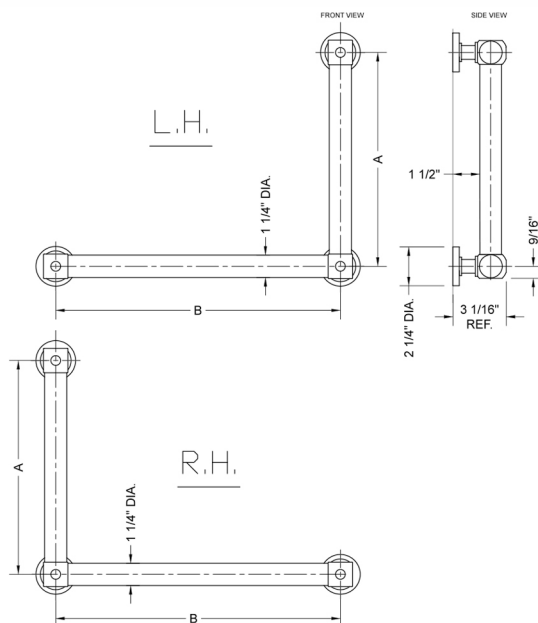

## G70 12H x 32W 90° Left Hand Grab Bar

**Model #: G70-12H-32W-LH-**

### FEATURES:

- ADA compliant when properly installed
- All brass construction, fully polished & plated
- All grab bars can be custom sized. Contact JACLO for pricing & availability
- Optional handshower sliders and toilet paper/wash cloth holders can be added only upon initial order
- Grab bars over 32" REQUIRE a middle post

### SPECIFICATION DRAWING:

BRASS LUXURY GRAB BAR			
PART #	DESCRIPTION	A H	B W
G70-12H-12W	CENTER TO CENTER	12"	12"
G70-12H-16W	CENTER TO CENTER	12"	16"
G70-12H-24W	CENTER TO CENTER	12"	24"
G70-12H-32W	CENTER TO CENTER	12"	32"
G70-16H-12W	CENTER TO CENTER	16"	12"
G70-16H-16W	CENTER TO CENTER	16"	16"
G70-16H-24W	CENTER TO CENTER	16"	24"
G70-16H-32W	CENTER TO CENTER	16"	32"
G70-24H-12W	CENTER TO CENTER	24"	12"
G70-24H-16W	CENTER TO CENTER	24"	16"
G70-24H-24W	CENTER TO CENTER	24"	24"
G70-24H-32W	CENTER TO CENTER	24"	32"
G70-32H-12W	CENTER TO CENTER	32"	12"
G70-32H-16W	CENTER TO CENTER	32"	16"
G70-32H-24W	CENTER TO CENTER	32"	24"
G70-32H-32W	CENTER TO CENTER	32"	32"