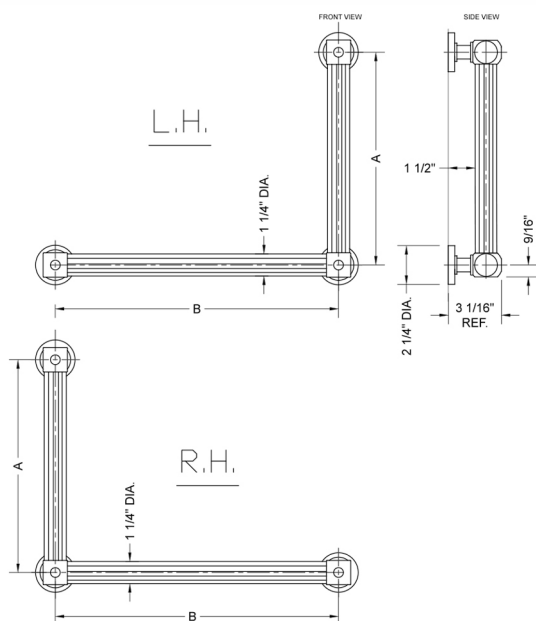

## G71 24H x 16W 90° Right Hand Grab Bar

Model #: **G71-24H-16W-RH-**

### FEATURES:

- ADA compliant when properly installed
- All brass construction, fully polished & plated
- All grab bars can be custom sized. Contact JACLO for pricing & availability
- Optional handshower sliders and toilet paper/wash cloth holders can be added only upon initial order
- Grab bars over 32" REQUIRE a middle post

### SPECIFICATION DRAWING:

| BRASS LUXURY GRAB BAR |                  |        |        |
|-----------------------|------------------|--------|--------|
| PART. #               | DESCRIPTION      | A<br>H | B<br>W |
| G71-12H-12W           | CENTER TO CENTER | 12"    | 12"    |
| G71-12H-16W           | CENTER TO CENTER | 12"    | 16"    |
| G71-12H-24W           | CENTER TO CENTER | 12"    | 24"    |
| G71-12H-32W           | CENTER TO CENTER | 12"    | 32"    |
|                       |                  |        |        |
| G71-16H-12W           | CENTER TO CENTER | 16"    | 12"    |
| G71-16H-16W           | CENTER TO CENTER | 16"    | 16"    |
| G71-16H-24W           | CENTER TO CENTER | 16"    | 24"    |
| G71-16H-32W           | CENTER TO CENTER | 16"    | 32"    |
|                       |                  |        |        |
| G71-24H-12W           | CENTER TO CENTER | 24"    | 12"    |
| G71-24H-16W           | CENTER TO CENTER | 24"    | 16"    |
| G71-24H-24W           | CENTER TO CENTER | 24"    | 24"    |
| G71-24H-32W           | CENTER TO CENTER | 24"    | 32"    |
|                       |                  |        |        |
| G71-32H-12W           | CENTER TO CENTER | 32"    | 12"    |
| G71-32H-16W           | CENTER TO CENTER | 32"    | 16"    |
| G71-32H-24W           | CENTER TO CENTER | 32"    | 24"    |
| G71-32H-32W           | CENTER TO CENTER | 32"    | 32"    |