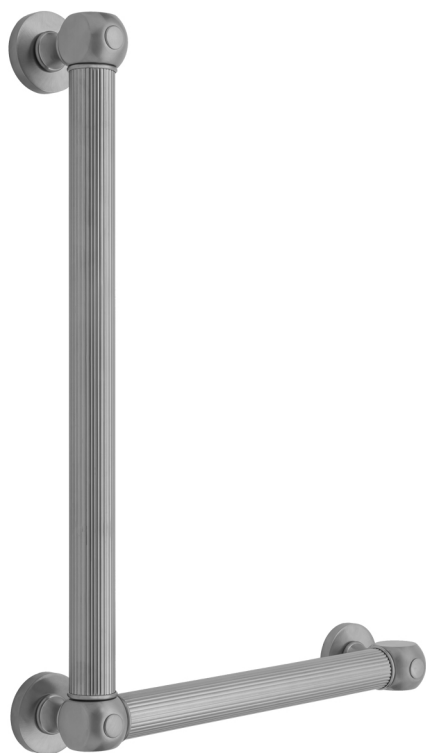

## G71 24H x 16W 90° Right Hand Grab Bar

Model #: **G71-24H-16W-RH-**

### FEATURES:

- ADA compliant when properly installed
- All brass construction, fully polished & plated
- All grab bars can be custom sized. Contact JACLO for pricing & availability
- Optional handshower sliders and toilet paper/wash cloth holders can be added only upon initial order
- Grab bars over 32" REQUIRE a middle post

### SPECIFICATION DRAWING:

| BRASS LUXURY GRAB BAR |                  |        |        |
|-----------------------|------------------|--------|--------|
| PART. #               | DESCRIPTION      | A<br>H | B<br>W |
| G71-12H-12W           | CENTER TO CENTER | 12"    | 12"    |
| G71-12H-16W           | CENTER TO CENTER | 12"    | 16"    |
| G71-12H-24W           | CENTER TO CENTER | 12"    | 24"    |
| G71-12H-32W           | CENTER TO CENTER | 12"    | 32"    |
|                       |                  |        |        |
| G71-16H-12W           | CENTER TO CENTER | 16"    | 12"    |
| G71-16H-16W           | CENTER TO CENTER | 16"    | 16"    |
| G71-16H-24W           | CENTER TO CENTER | 16"    | 24"    |
| G71-16H-32W           | CENTER TO CENTER | 16"    | 32"    |
|                       |                  |        |        |
| G71-24H-12W           | CENTER TO CENTER | 24"    | 12"    |
| G71-24H-16W           | CENTER TO CENTER | 24"    | 16"    |
| G71-24H-24W           | CENTER TO CENTER | 24"    | 24"    |
| G71-24H-32W           | CENTER TO CENTER | 24"    | 32"    |
|                       |                  |        |        |
| G71-32H-12W           | CENTER TO CENTER | 32"    | 12"    |
| G71-32H-16W           | CENTER TO CENTER | 32"    | 16"    |
| G71-32H-24W           | CENTER TO CENTER | 32"    | 24"    |
| G71-32H-32W           | CENTER TO CENTER | 32"    | 32"    |