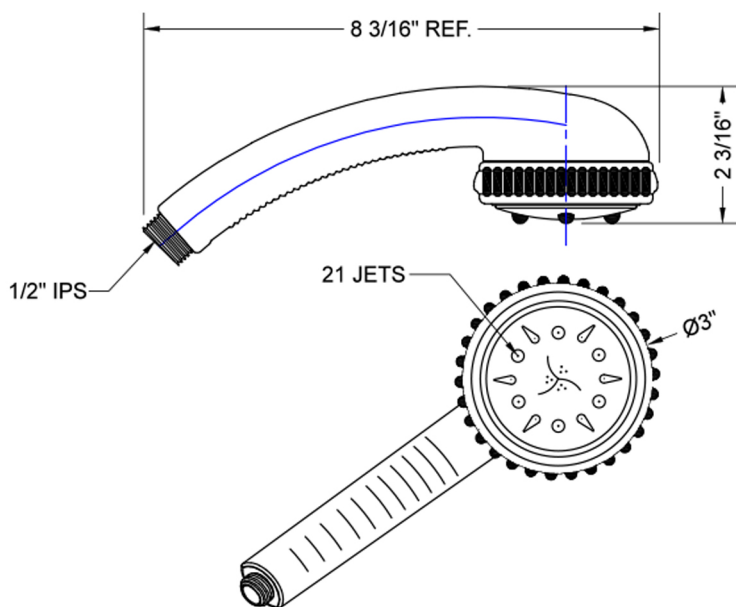

Serena Handshower

Model #: S428-

FEATURES:

- 5 function handshower with 3" face
- 1/2" IPS male threads
- Rubber ring for easy grip, no slip adjustment of functions
- Comfortable ergonomic design

AVAILABLE FINISHES:

Polished Chrome (PCH)	Satin Chrome (SC)	Bronze Umber (BU)
Satin Nickel (SN)	Pewter (PEW)	Caramel Bronze (CB)
Polished Nickel (PN)	Antique Brass (AB)	Antique Copper (ACU)
Oil-Rubbed Bronze (ORB)	Polished Brass (PB)	Polished Copper (PCU)
Vintage Bronze (VB)	Satin Brass (SB)	Rose Gold (RG)
Matte Black (MBK)	Satin Gold (SG)	Polished Gold (PG)
Black Nickel (BKN)	Satin Cooper (SCU)	

SPECIFICATION DRAWING:

SPRAY PATTERNS:

COMPLIANCES:

Complies with: ASME A112.18.1-2012/CSA B125.1-12