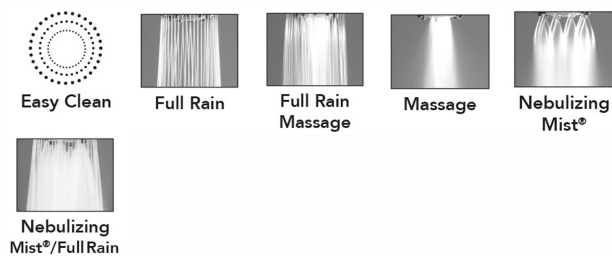

SPRAY PATTERNS:

COMPLIANCES:

Complies with: ASME A112.18.1-2012/CSA B125.1-12