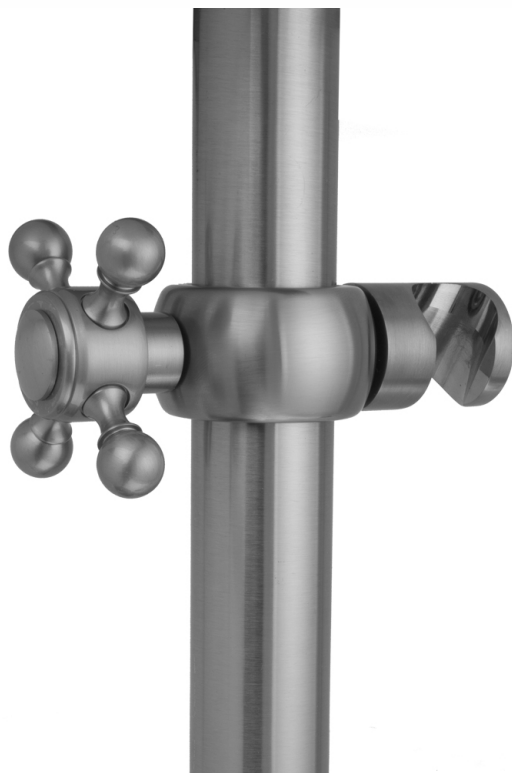

## Ball Cross Grab Bar Handshower Slider

Model #: SRSL34-

### FEATURES:

- Sliding handshower mount for all luxury grab bars
- All brass construction, fully polished & plated
- Adjustable tilt of handshower bracket allows for use of handshower at desired angle
- For white porcelain button add -P- to model #
- Grab Bar Sold Separately

### AVAILABLE FINISHES:

Polished Chrome (PCH)	Satin Chrome (SC)	Bronze Umber (BU)
Satin Nickel (SN)	Pewter (PEW)	Caramel Bronze (CB)
Polished Nickel (PN)	Antique Brass (AB)	Antique Copper (ACU)
Oil-Rubbed Bronze (ORB)	Polished Brass (PB)	Polished Copper (PCU)
Vintage Bronze (VB)	Satin Brass (SB)	Rose Gold (RG)
Matte Black (MBK)	Satin Gold (SG)	Polished Gold (PG)
Black Nickel (BKN)	Bombay Gold (BG)	Jewelers Gold (JG)
Europa Bronze (EB)	White (WH)	Sedona Beige (SDB)
Tristan Brass (TB)	Unlacquered Brass (ULB)	Satin Cooper (SCU)

#### FRONT VIEW