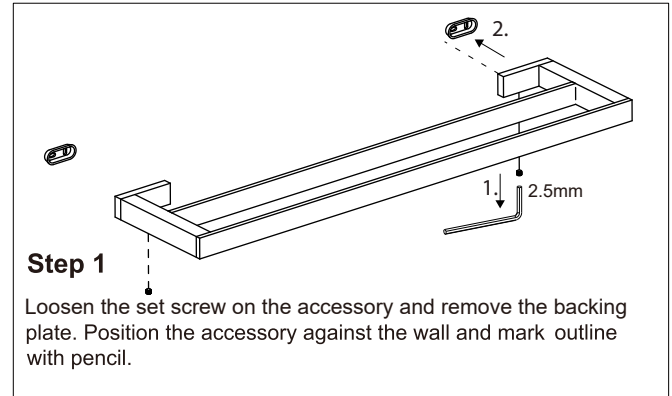

MUNICH COLLECTION

DOUBLE TOWEL BARS

288242

Tools required for installation

Level

Pencil

Drill

Screwdriver