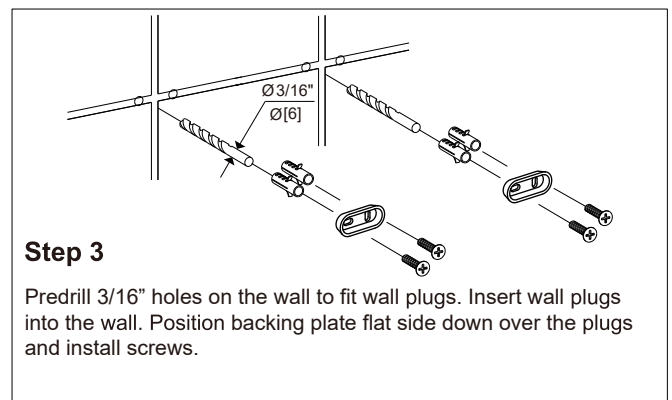

MUNICH COLLECTION

DOUBLE TOWEL BARS

288242

Tools required for installation

Level

Pencil

Drill

Screwdriver