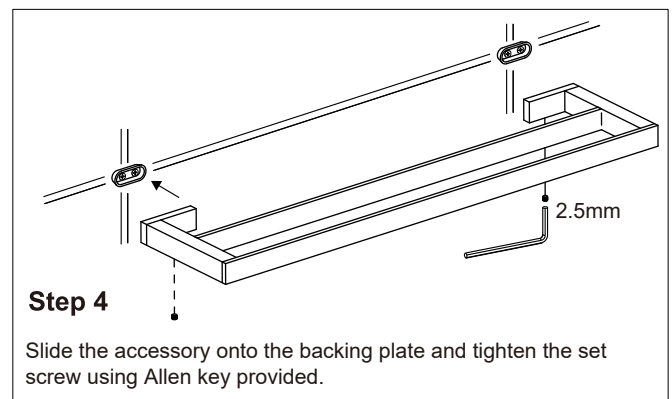

MUNICH COLLECTION

DOUBLE TOWEL BARS

288242

Tools required for installation

Level

Pencil

Drill

Screwdriver