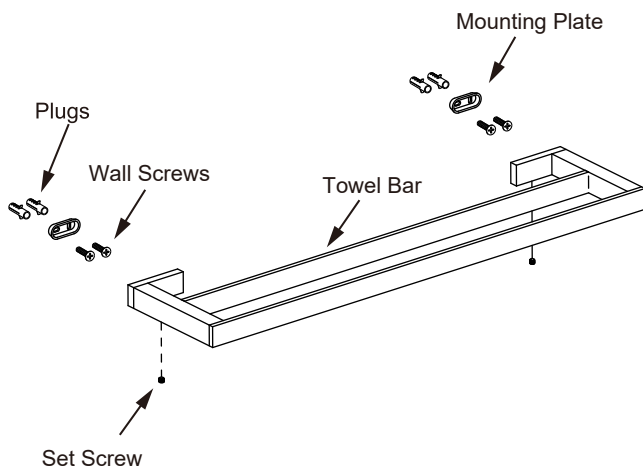

MUNICH COLLECTION

DOUBLE TOWEL BARS

288242

Tools required for installation

Level

Pencil

Drill

Screwdriver