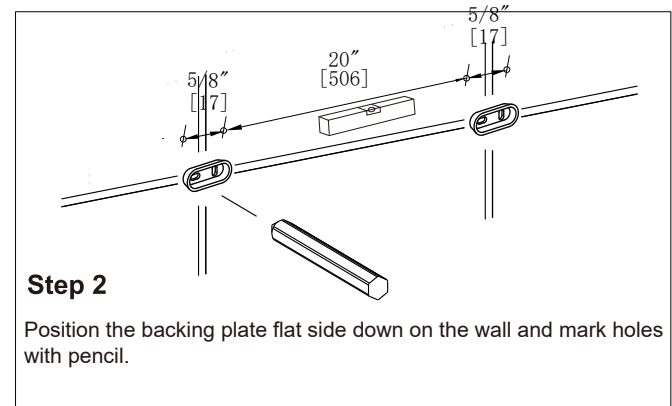

MUNICH COLLECTION

DOUBLE TOWEL BARS

288242

Tools required for installation

Level

Pencil

Drill

Screwdriver