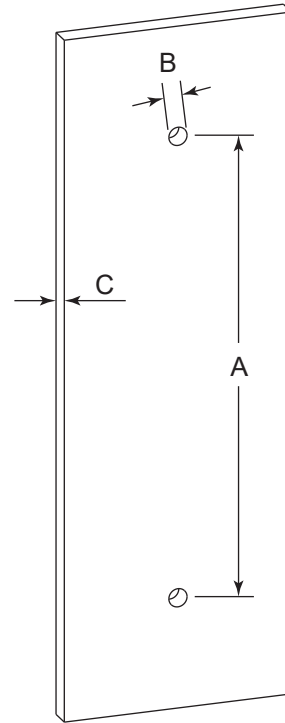

PORTO COLLECTION SINGLE SHOWER DOOR HANDLE 1377518

PRODUCT NAME: SINGLE SHOWER DOOR HANDLE

PRODUCT CODE: 1377518

MATERIAL: All-brass construction

KEY FEATURES: Contemporary design. Round and linear geometries. Sleek modern aesthetic.

NOTE: Dimensions and specifications are subject to change without notice.

HANDLES INFO

Components Included		
①	Handle	X1
②	Set Screw M6	X2
③	Fixing Bracket	X2
④	Rubber Gasket	X4

Mounting Kits Included		
	X1	Allen Key

GLASS INFO

Glass Hole C-C Distance		
A	8"/203mm	8" Shower Door Handle
	12"/305mm	12" Shower Door Handle
	18"/457mm	18" Shower Door Handle
	24"/610mm	24" Shower Door Handle
	36"/914mm	36" Shower Door Handle
B	1/2" (12mm)	Glass Hole Diameter
C	6-12mm	Glass Thickness