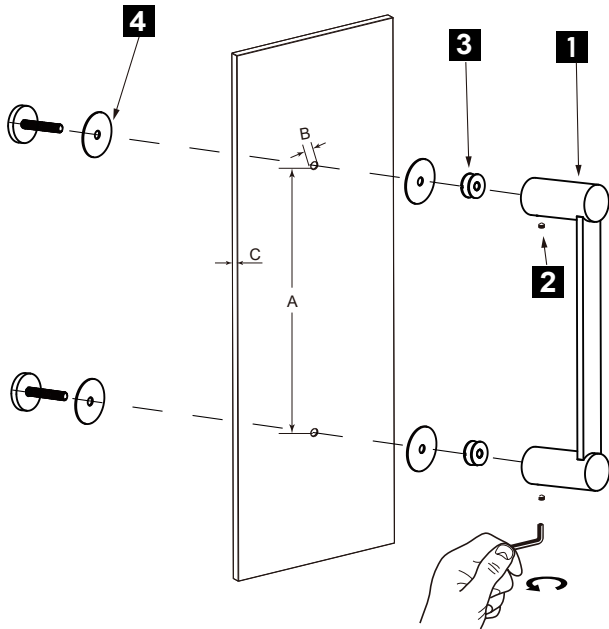

PORTO COLLECTION SINGLE SHOWER DOOR HANDLE 1377518

PRODUCT NAME: SINGLE SHOWER DOOR HANDLE

PRODUCT CODE: 1377518

MATERIAL: All-brass construction

KEY FEATURES: Contemporary design. Round and linear geometries. Sleek modern aesthetic.

NOTE: Dimensions and specifications are subject to change without notice.

HANDLES INFO

Components Included		
①	Handle	X1
②	Set Screw M6	X2
③	Fixing Bracket	X2
④	Rubber Gasket	X4

Mounting Kits Included		
	X1	Allen Key

GLASS INFO

Glass Hole C-C Distance		
A	8"/203mm	8" Shower Door Handle
	12"/305mm	12" Shower Door Handle
	18"/457mm	18" Shower Door Handle
	24"/610mm	24" Shower Door Handle
	36"/914mm	36" Shower Door Handle
B	1/2" (12mm)	Glass Hole Diameter
C	6-12mm	Glass Thickness