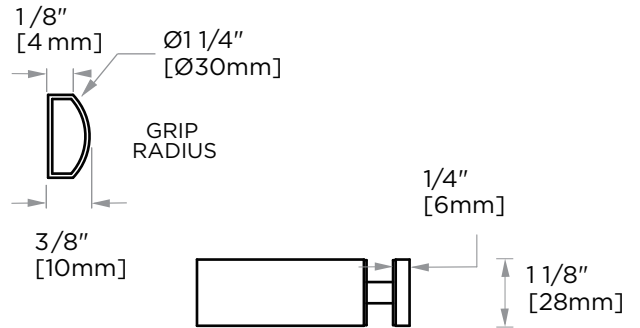

PORTO COLLECTION SINGLE SHOWER DOOR HANDLE 1377518

PRODUCT NAME: SINGLE SHOWER DOOR HANDLE

PRODUCT CODE: 1377518

MATERIAL: All-brass construction

KEY FEATURES: Contemporary design. Round and linear geometries. Sleek modern aesthetic.

NOTE: Dimensions and specifications are subject to change without notice.

HANDLES INFO

Components Included		
①	Handle	X1
②	Set Screw M6	X2
③	Fixing Bracket	X2
④	Rubber Gasket	X4

Mounting Kits Included		
	X1	Allen Key

GLASS INFO

Glass Hole C-C Distance		
A	8"/203mm	8" Shower Door Handle
	12"/305mm	12" Shower Door Handle
	18"/457mm	18" Shower Door Handle
	24"/610mm	24" Shower Door Handle
	36"/914mm	36" Shower Door Handle
B	1/2" (12mm)	Glass Hole Diameter
C	6-12mm	Glass Thickness