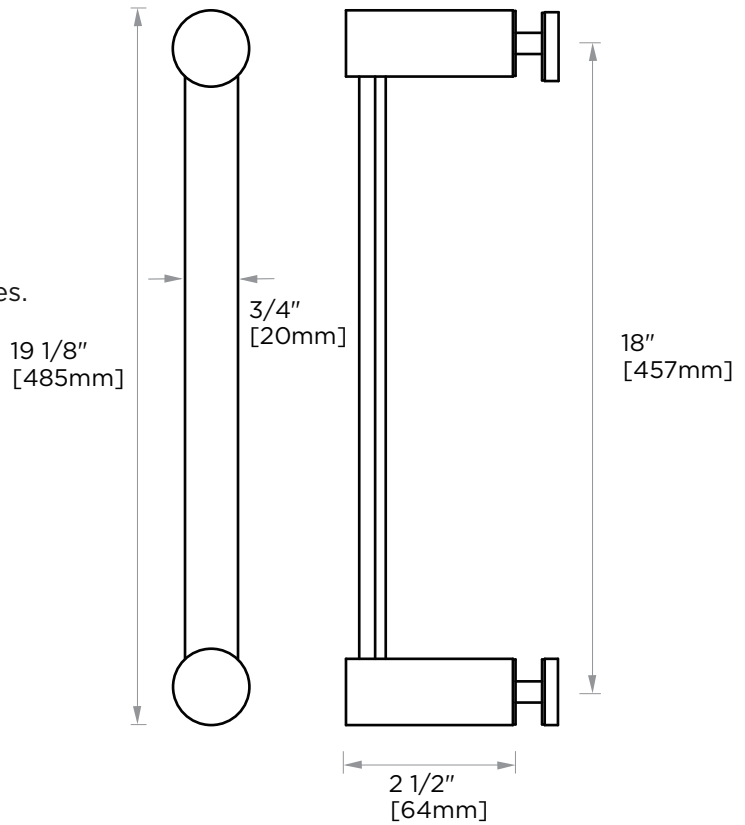

PORTO COLLECTION SINGLE SHOWER DOOR HANDLE 1377518

PRODUCT NAME: SINGLE SHOWER DOOR HANDLE

PRODUCT CODE: 1377518

MATERIAL: All-brass construction

KEY FEATURES: Contemporary design. Round and linear geometries. Sleek modern aesthetic.

NOTE: Dimensions and specifications are subject to change without notice.

HANDLES INFO

Components Included		
①	Handle	X1
②	Set Screw M6	X2
③	Fixing Bracket	X2
④	Rubber Gasket	X4

Mounting Kits Included		
	X1	Allen Key

GLASS INFO

Glass Hole C-C Distance		
A	8"/203mm	8" Shower Door Handle
	12"/305mm	12" Shower Door Handle
	18"/457mm	18" Shower Door Handle
	24"/610mm	24" Shower Door Handle
	36"/914mm	36" Shower Door Handle
B	1/2" (12mm)	Glass Hole Diameter
C	6-12mm	Glass Thickness

* Can be used with extension kit for thicker doors

NOTE: Dimensions and specifications are subject to change without notice.