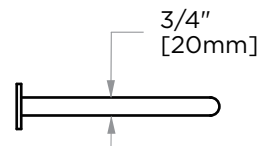

WARRANTY:

Lifetime Limited (Residential Use)
One Year (Commercial Use)

NOTE: Dimensions and specifications are subject to change without notice.