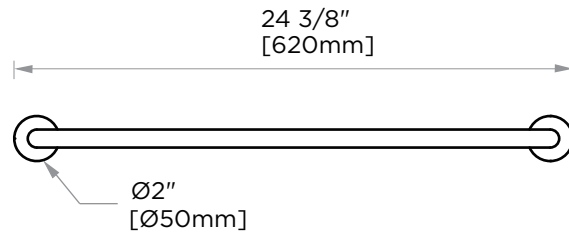

NICE COLLECTION
TOWEL SHELF
170440

PRODUCT NAME: TOWEL SHELF

PRODUCT CODE: 170440

MATERIAL: All-brass construction

KEY FEATURES: Contemporary design.
Soft, curved brass with thin rosettes

STOCKED FINISHES: ● Polished Chrome (99)
● Polished Nickel (68)