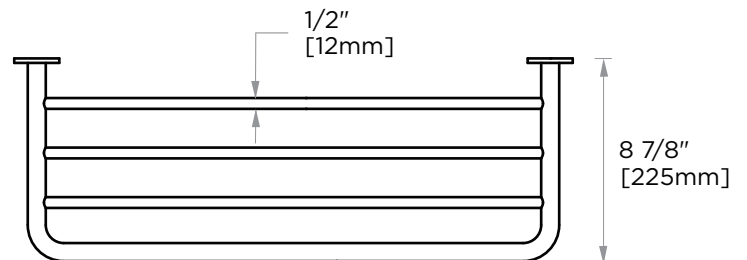

NICE COLLECTION
TOWEL SHELF
170440

PRODUCT NAME: TOWEL SHELF

PRODUCT CODE: 170440

MATERIAL: All-brass construction

KEY FEATURES: Contemporary design.
Soft, curved brass with thin rosettes

STOCKED FINISHES: ● Polished Chrome (99)
● Polished Nickel (68)