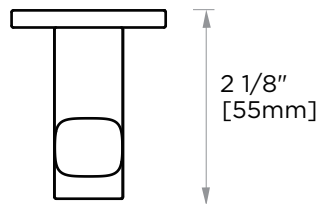

NOTE: Dimensions and specifications are subject to change without notice.