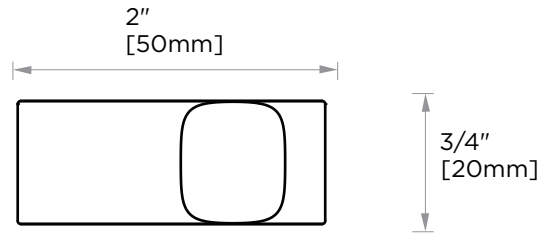

INCLUDES ROSETTE : 45X5MM
WITHOUT ROSETTE

WITH ROSETTE

SEVILLE COLLECTION

ROBE HOOK

188130

*Rosette is not included (188RDLG). Image is for reference only. Please order separately and use item number 188RDLG (Please see page 246).

PRODUCT NAME: ROBE HOOK

PRODUCT CODE: 188130

MATERIAL: All-brass construction

KEY FEATURES: Sleek round profile, minimalist footprint, with no rosette.

STOCKED FINISHES:

- Polished Chrome (99)
- Brushed Nickel (81)
- Polished Nickel (68)
- Matte Black (48)

SPECIAL FINISHES AVAILABLE: 26 options available. Please see our website for full list samples

WARRANTY:

Lifetime Limited (Residential Use)
One Year (Commercial Use)

NOTE: Dimensions and specifications are subject to change without notice.