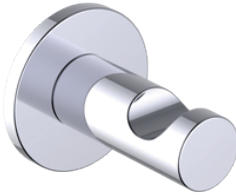

INCLUDES ROSETTE : 45X5MM
WITHOUT ROSETTE

WITH ROSETTE

SEVILLE COLLECTION

ROBE HOOK

188130

*Rosette is not included (188RDLG). Image is for reference only. Please order separately and use item number 188RDLG (Please see page 246).

PRODUCT NAME: ROBE HOOK

PRODUCT CODE: 188130

MATERIAL: All-brass construction

KEY FEATURES: Sleek round profile, minimalist footprint, with no rosette.

STOCKED FINISHES:

- Polished Chrome (99)
- Brushed Nickel (81)
- Polished Nickel (68)
- Matte Black (48)