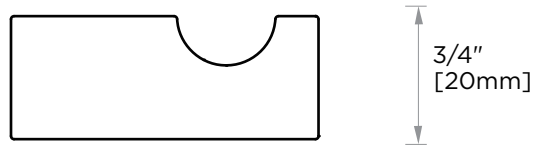

NOTE: Dimensions and specifications are subject to change without notice.