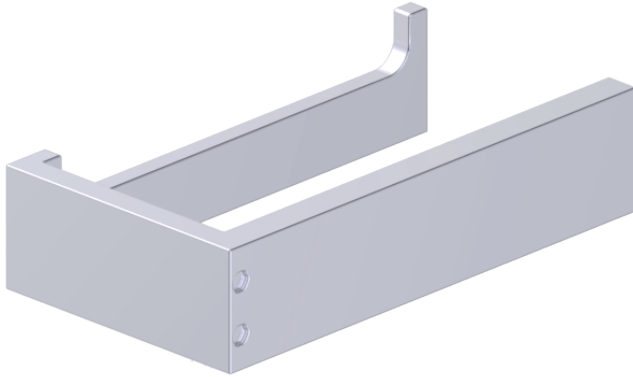

BERLIN COLLECTION
SOLID BACK TISSUE
HOLDER

232151L SB

PRODUCT NAME: SOLID BACK TISSUE HOLDER

PRODUCT CODE: 232151L SB

MATERIAL: All-brass construction

KEY FEATURES: Contemporary design with solid bold rectangular geometry.