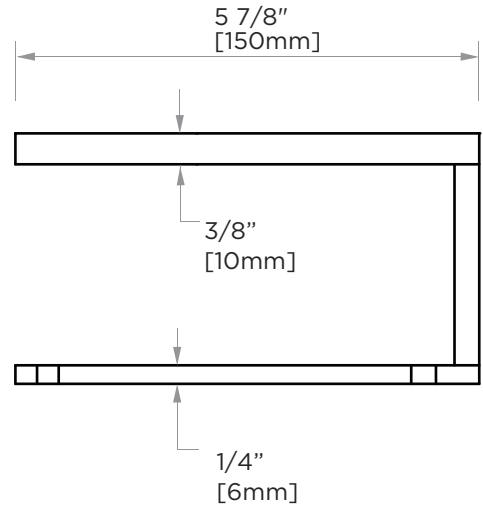

BERLIN COLLECTION
SOLID BACK TISSUE
HOLDER

232151L SB

PRODUCT NAME: SOLID BACK TISSUE HOLDER

PRODUCT CODE: 232151L SB

MATERIAL: All-brass construction

KEY FEATURES: Contemporary design with solid bold rectangular geometry.

NOTE: Dimensions and specifications are subject to change without notice.