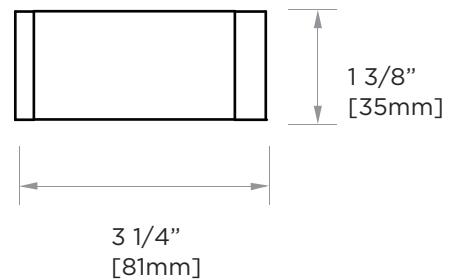

BERLIN COLLECTION
SOLID BACK TISSUE
HOLDER

232151L SB

PRODUCT NAME: SOLID BACK TISSUE HOLDER

PRODUCT CODE: 232151L SB

MATERIAL: All-brass construction

KEY FEATURES: Contemporary design with solid bold rectangular geometry.

NOTE: Dimensions and specifications are subject to change without notice.