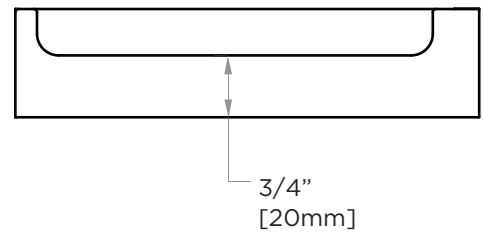

BERLIN COLLECTION
SOLID BACK TISSUE
HOLDER

232151L SB

PRODUCT NAME: SOLID BACK TISSUE HOLDER

PRODUCT CODE: 232151L SB

MATERIAL: All-brass construction

KEY FEATURES: Contemporary design with solid bold rectangular geometry.

NOTE: Dimensions and specifications are subject to change without notice.