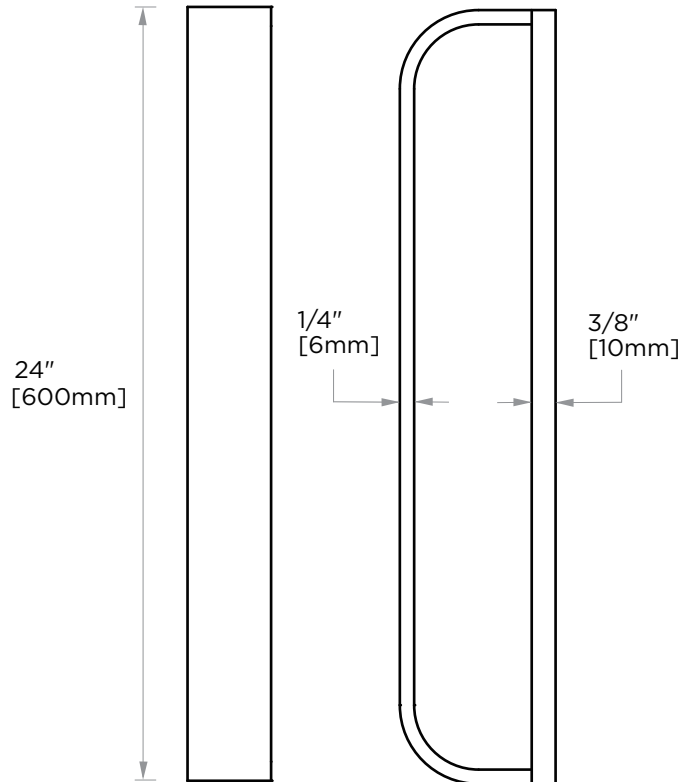

WARRANTY:

Lifetime Limited (Residential Use)
One Year (Commercial Use)

NOTE: Dimensions and specifications are subject to change without notice.