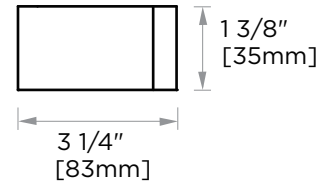

BONN COLLECTION TOWEL BAR 24" 238240

PRODUCT NAME: TOWEL BAR 24"

PRODUCT CODE: 238240

MATERIAL: All-brass construction

KEY FEATURES: Contemporary design.
Rectangular geometry,
softened with curved corners.