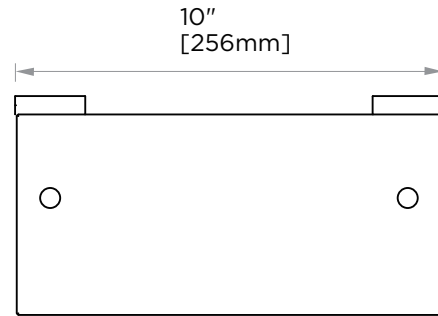

## LONDON COLLECTION GLASS SHELF WITH TOWEL BAR 10" 248676

**PRODUCT NAME:** GLASS SHELF WITH TOWEL BAR 10"

**PRODUCT CODE:** 248671

**MATERIAL:** All-brass construction

**KEY FEATURES:** Contemporary design. Sleek rectangular shapes offset by strong squared anchors.

NOTE: Dimensions and specifications are subject to change without notice.