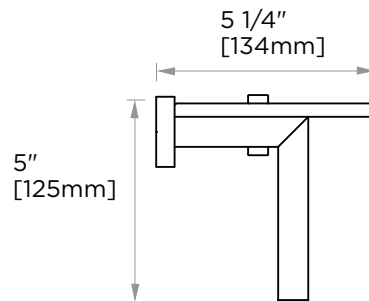

## LONDON COLLECTION GLASS SHELF WITH TOWEL BAR 10" 248676

**PRODUCT NAME:** GLASS SHELF WITH TOWEL BAR 10"

**PRODUCT CODE:** 248671

**MATERIAL:** All-brass construction

**KEY FEATURES:** Contemporary design. Sleek rectangular shapes offset by strong squared anchors.

NOTE: Dimensions and specifications are subject to change without notice.