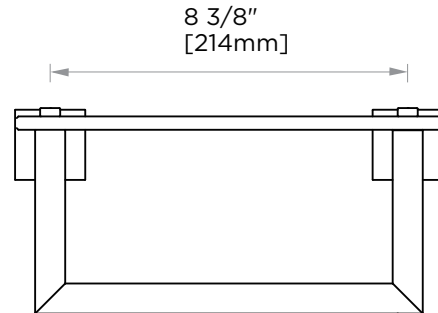

## LONDON COLLECTION GLASS SHELF WITH TOWEL BAR 10" 248676

**PRODUCT NAME:** GLASS SHELF WITH TOWEL BAR 10"

**PRODUCT CODE:** 248671

**MATERIAL:** All-brass construction

**KEY FEATURES:** Contemporary design. Sleek rectangular shapes offset by strong squared anchors.

NOTE: Dimensions and specifications are subject to change without notice.