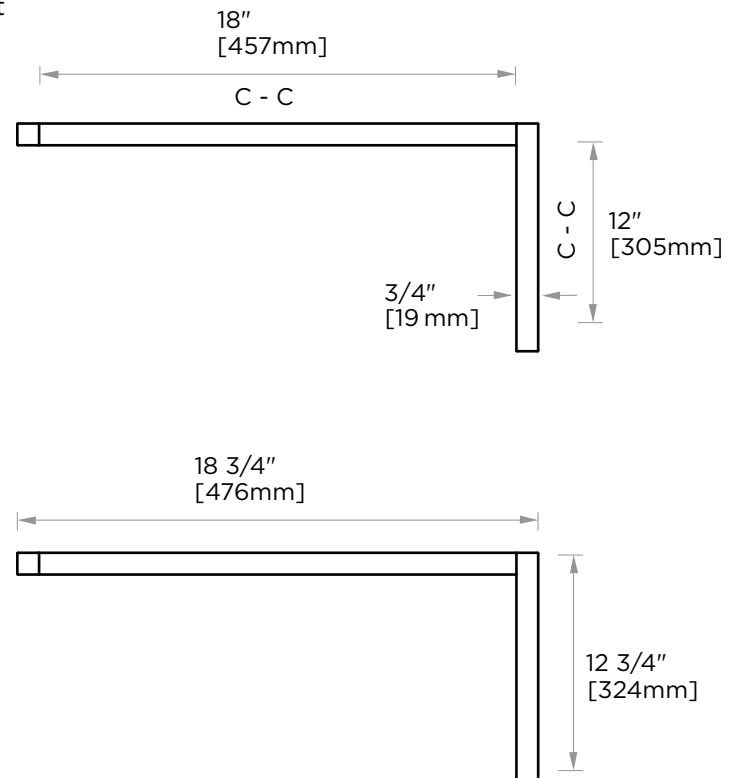

WARRANTY:

Lifetime Limited (Residential Use)
One Year (Commercial Use)

NOTE: Dimensions and specifications are subject to change without notice.