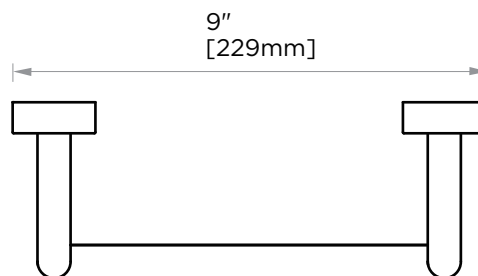

## MADRID COLLECTION TOWEL RING 262462

**PRODUCT NAME:** TOWEL RING

**PRODUCT CODE:** 262462

**MATERIAL:** All-brass construction

**KEY FEATURES:** Contemporary design.  
Simple and straight forward lines.  
Strong linear silhouette.