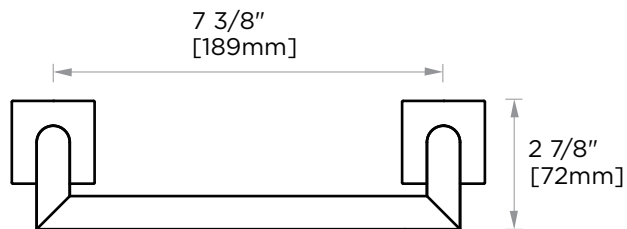

NOTE: Dimensions and specifications are subject to change without notice.