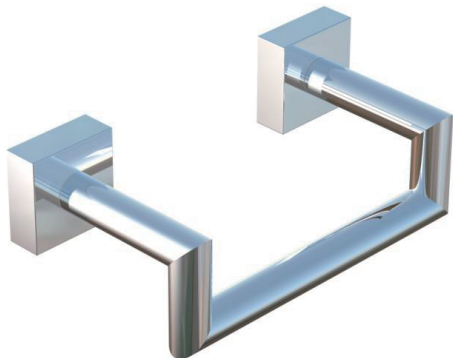

## MADRID COLLECTION TOWEL RING 262462

**PRODUCT NAME:** TOWEL RING

**PRODUCT CODE:** 262462

**MATERIAL:** All-brass construction

**KEY FEATURES:** Contemporary design.  
Simple and straight forward lines.  
Strong linear silhouette.