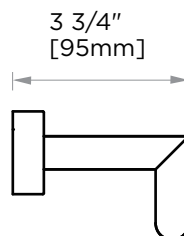

NOTE: Dimensions and specifications are subject to change without notice.