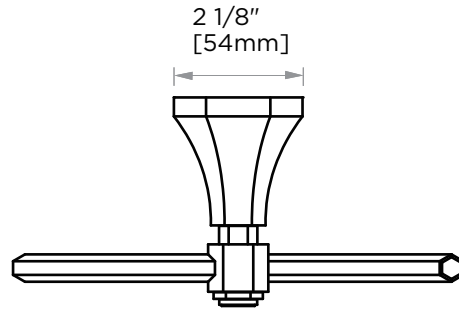

PISA COLLECTION TOWEL RING 342463

PRODUCT NAME: TOWEL RING

PRODUCT CODE: 342463

MATERIAL: All-brass construction

KEY FEATURES: Classic Art Deco take on a traditional design

STOCKED FINISHES:

- Polished Chrome (99)
- Brushed Nickel (81)
- Polished Nickel (68)