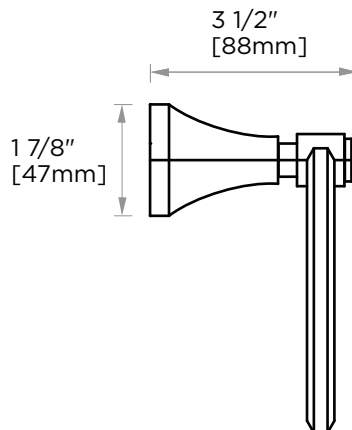

WARRANTY:

Lifetime Limited (Residential Use)
One Year (Commercial Use)

NOTE: Dimensions and specifications are subject to change without notice.