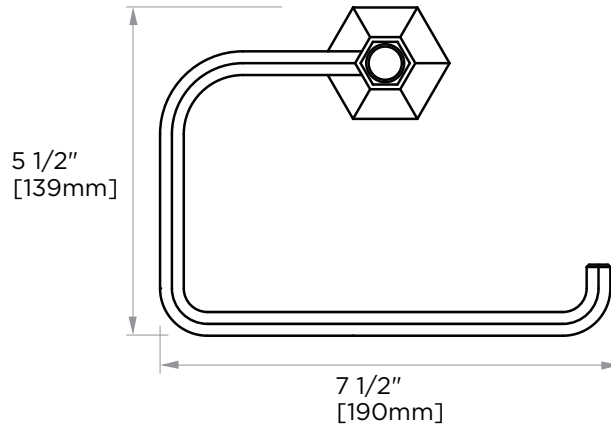

WARRANTY:

Lifetime Limited (Residential Use)
One Year (Commercial Use)

NOTE: Dimensions and specifications are subject to change without notice.