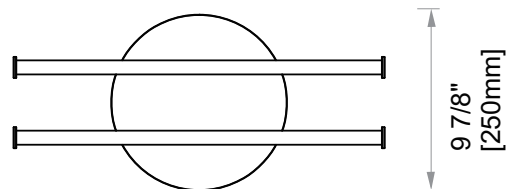

NOTE: Dimensions and specifications are subject to change without notice.