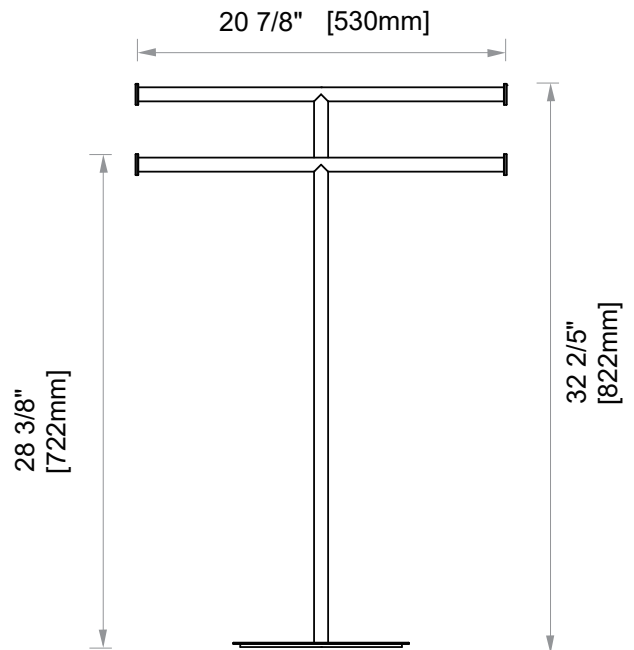

NOTE: Dimensions and specifications are subject to change without notice.