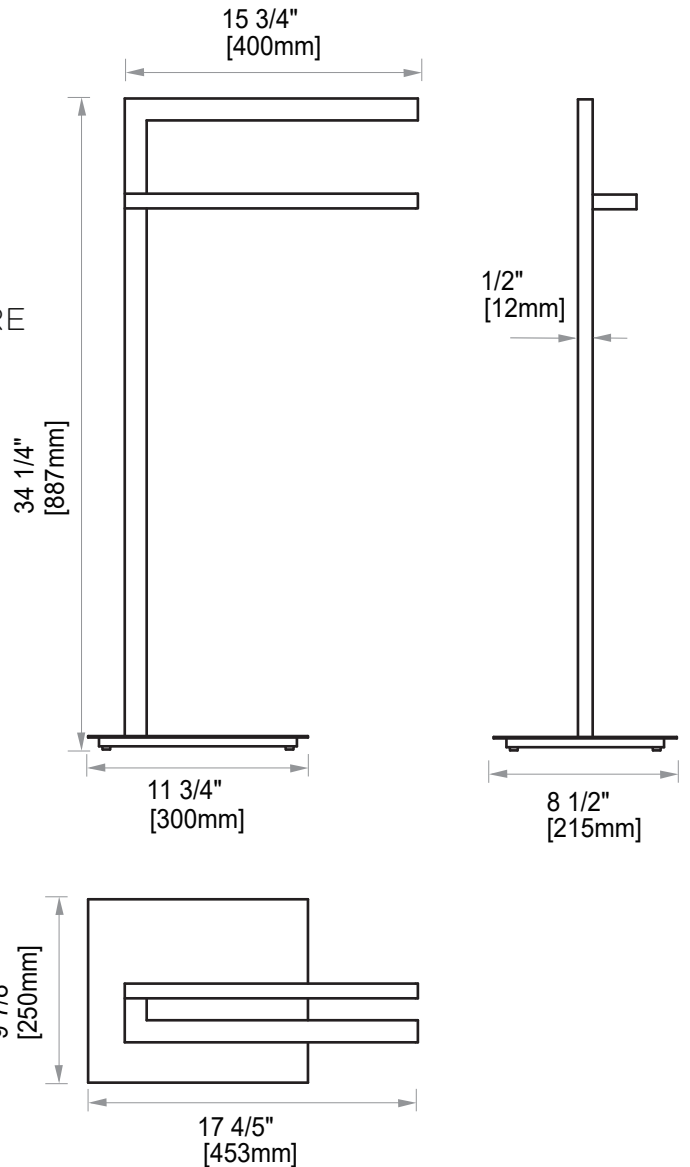

NOTE: Dimensions and specifications are subject to change without notice.