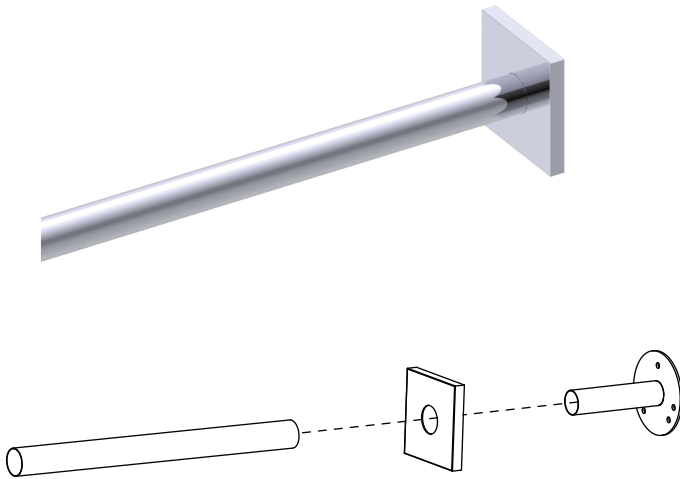

**SHOWER RODS**  
**STRAIGHT & SQUARE**

5' KSR-SQ-5SS  
6' KSR-SQ-6SS

**PRODUCT NAME:** STRAIGHT & SQUARE SHOWER ROD

**PRODUCT CODE:** 5' KSR-SQ-5SS  
6' KSR-SQ-6SS

**MATERIAL:** Stainless Steel construction

**KEY FEATURES:** Contemporary design.  
Square minimalist look.

**STOCKED FINISHES:**

- Polished (SS)
- Satin (SF)
- Matte Black (MB)

**SPECIAL FINISHES AVAILABLE:** Please see our website for full list samples