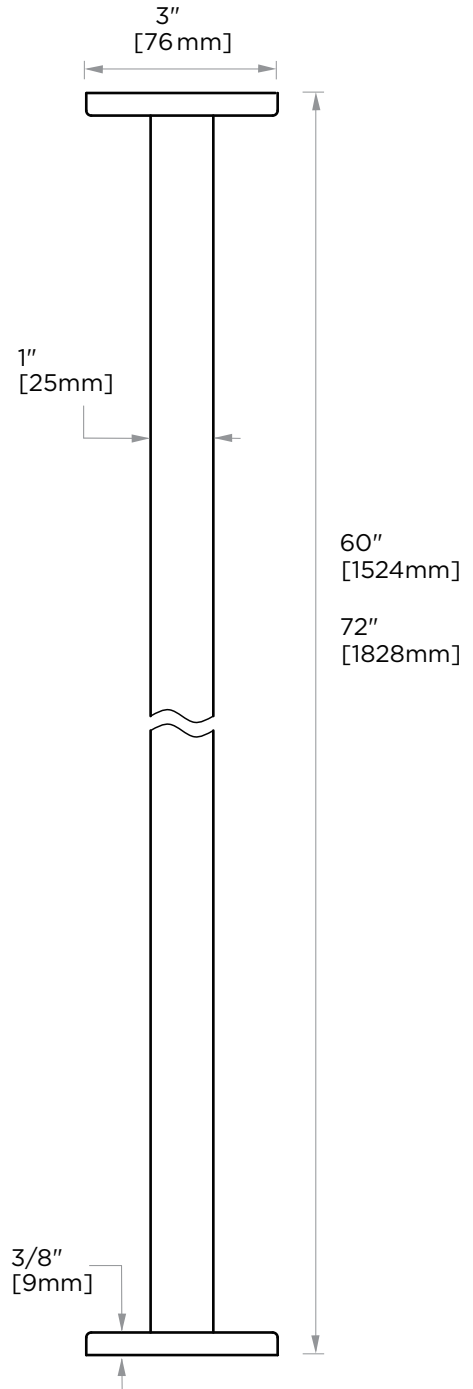

**SHOWER RODS**  
**STRAIGHT & SQUARE**

5' KSR-SQ-5SS  
6' KSR-SQ-6SS

**PRODUCT NAME:** STRAIGHT & SQUARE SHOWER ROD

**PRODUCT CODE:** 5' KSR-SQ-5SS  
6' KSR-SQ-6SS

**MATERIAL:** Stainless Steel construction