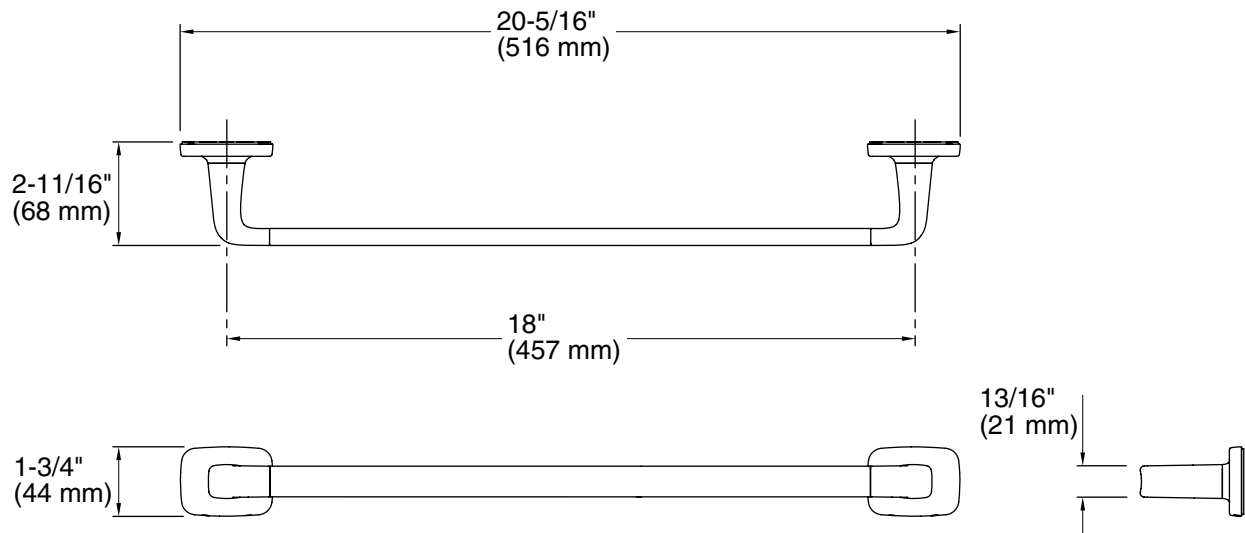

FEATURES

P34701

- Solid metal construction for durability and reliability
- Includes hex wrench for installation
- Complements the Per Se collection

| SPECIFIED MODEL | | | | | | |
|-----------------|-----------------------|---|---|--|--|--|
| Model | Description | Finishes | | | | |
| P34701-00 | Per Se Towel Bar, 18" | <input type="checkbox"/> CP Polished Chrome | <input type="checkbox"/> AD Nickel Silver | <input type="checkbox"/> AG Brushed Nickel | <input type="checkbox"/> W7 Black Nickel | <input type="checkbox"/> 24K Polished Gold |