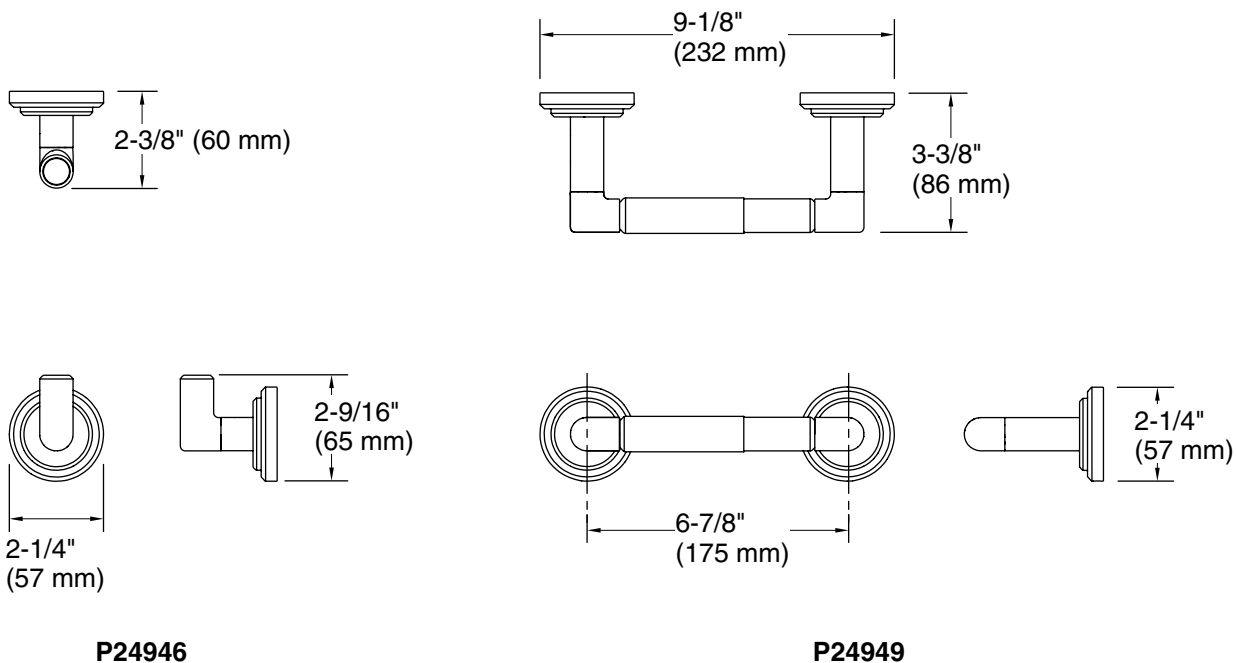

FEATURES

- Solid brass construction for durability and reliability
- Includes hex wrench for installation
- Complements the Pure Paletta collection

P24946,
P24949

P24946

P24949

SPECIFIED MODEL				
Model	Description	Finishes		
P24946-00	Pure Paletta Hook	<input type="checkbox"/> CP Polished Chrome	<input type="checkbox"/> AD Nickel Silver	<input type="checkbox"/> AG Brushed Nickel
		<input type="checkbox"/> BZ Antique Bronze	<input type="checkbox"/> ULB Unlacquered Brass	
P24949-00	Pure Paletta Toilet Paper Holder	<input type="checkbox"/> CP Polished Chrome	<input type="checkbox"/> AD Nickel Silver	<input type="checkbox"/> AG Brushed Nickel
		<input type="checkbox"/> BZ Antique Bronze	<input type="checkbox"/> ULB Unlacquered Brass	